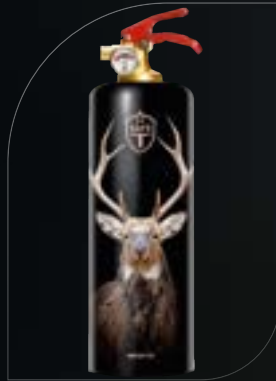

CHIC
FIRE

DESIGN FIRE EXTINGUISHERS

ANIMALS

DEER 2

DESIGN FIRE BLANKETS