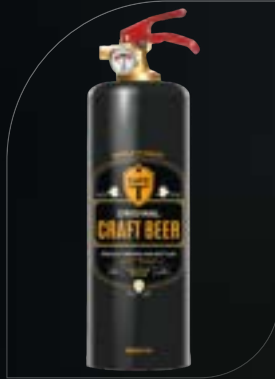

**CHIC
FIRE**

DESIGN FIRE PROTECTION

CHICFIRE.US

A vibrant, pop-art style fire extinguisher is the central focus. It has a yellow body with a pink and blue design that resembles a woman's face in profile. A small 'SAFE' logo is visible on the front. The extinguisher is mounted on a white shelf. In the background, there are stacks of white books and a small potted plant on a white shelf.

COHIBA

ASTRONAUT

BBRY

GOOD LIFE

RIPPLES

JOVER GIRL

POP KISS

FULL BLUE

ALBERT

DALI

POP HYDRANT

CHIC
FIRE

DESIGN FIRE EXTINGUISHERS

LIQUID FLOW

BLOODY MARY

CRAFT BEER

GREY WHISKY

DRY GIN

SPIRIT

TROPICAL

ON THE MOVE

911 CUP

911 CLASSIC

FLIGHT