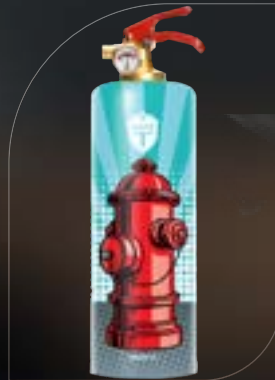

**CHIC
FIRE**

DESIGN FIRE PROTECTION

CHICFIRE.US

A vibrant, pop-art style fire extinguisher is the central focus. It has a yellow body with a pink and blue design that resembles a woman's face in profile. A small 'SAFE' logo is visible on the front. The extinguisher is mounted on a white shelf. In the background, there are stacks of white books and a small potted plant on a white shelf.

COHIBA

ASTRONAUT

BBRY

GOOD LIFE

RIPPLES

JOVER GIRL

POP KISS

FULL BLUE

ALBERT

DALI

POP HYDRANT

CHIC
FIRE

DESIGN FIRE EXTINGUISHERS

LIQUID FLOW

BLOODY MARY

CRAFT BEER