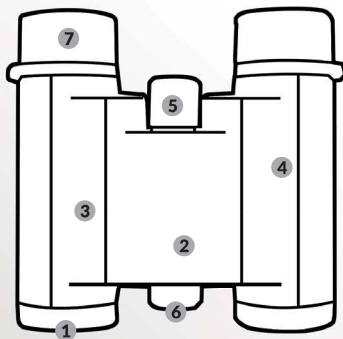

KEY FEATURES

1. 22mm XD (ED) objective lenses
2. Magnesium alloy body
3. Textured finish
4. Waterproof/nitrogen filled body
5. Responsive focus wheel
6. Dioptre adjustment
7. Twist eyecups

SPECIFICATION

	8x22	10x22
Magnification	8x	10x
Objective lens diameter	22mm	22mm
Minimum focus distance	1.5m	1.5m
Field of view	7.5°	6°
Relative brightness	9.6	6.3
Twilight factor	13.3	14.8
Eye relief	15mm	15mm
Field of view at 1000m	131.1m	104.8m
Field of view at 1000yds	131.1yds	104.8yds

PHYSICAL DIMENSIONS

	8x22	10x22
Length	105mm	105mm
Width	110mm	110mm
Height	38mm	38mm
Weight	315g	325g

KEY ADVANTAGES

- Class leading optics XD lenses (ED)
- Magnesium alloy body
- Tough and lightweight
- Ergonomic, tactile design
- Ultra compact design
- KR coating repels dirt and residue
- Close focus (1.5m)
- Fully waterproof and nitrogen filled
- Manufactured in Japan

USEFUL RESOURCES

Stand alone product website:
www.kowagenesis22.com