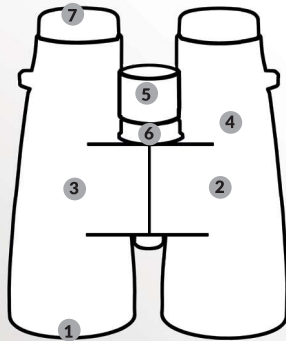

KOWA **BD56 XD** SERIES BINOCULARS

Limited
Lifetime
Warranty

INCLUDED:
CASE
STRAP
END CAPS

KOWA **BD56-8XD**
8x Magnification

KOWA **BD56-10XD**
10x Magnification

KOWA **BD56-12XD**
12x Magnification

KEY FEATURES

1. 56mm XD (ED) fully coated objective lenses
2. Lightweight polycarbonate body
3. Tough rubber armour
4. Waterproof/nitrogen filled body
5. Responsive focus wheel
6. Dioptre adjustment
7. Twist eyecups

SPECIFICATION

	BD56-8XD	BD56-10XD	BD56-12XD
Magnification	8x	10x	12x
Objective lens diameter	56mm	56mm	56mm
Minimum focus distance	3.0m	3.0m	3.0m
Field of view	6.0°	5.9°	5.5°
Exit pupil diameter	7.0mm	5.6mm	4.7mm
Relative brightness	49.0	31.4	22.1
Twilight factor	21.2	23.7	25.9
Eye relief	23.0mm	18.0mm	16.0mm
Field of view at 1000m/yds	106m/yds	104m/yds	97m/yds

PHYSICAL DIMENSIONS

	BD56-8XD	BD56-10XD	BD56-12XD
Length	167mm	165mm	164mm
Width	148.5mm	148.5mm	148.5mm
Height	66.5mm	66.5mm	66.5mm
Weight	1050g	1050g	1050g

KEY ADVANTAGES

- High grade XD (ED) lenses
- Compact design for a large objective lens binocular
- KR coating repels dirt and residue
- Light weight polycarbonate body
- Edge to edge sharpness
- Phase-coated prism surface