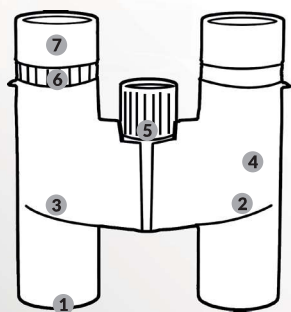

KOWA **BD25** SERIES BINOCULARS

Limited
Lifetime
Warranty

INCLUDED:
CASE
STRAP
END CAPS

KOWA BD25-8GR
8x Magnification

KOWA BD25-10GR
10x Magnification

KEY FEATURES

1. 25mm fully coated objective lenses
2. Compact lightweight polycarbonate body
3. Tough rubber armour
4. Waterproof/nitrogen filled body
5. Responsive focus wheel
6. Dioptre adjustment
7. Twist eyecups

SPECIFICATION

	BD25-8GR	BD25-10GR
Magnification	8x	10x
Objective lens diameter	25mm	25mm
Minimum focus distance	1.8m	1.8m
Field of view	6.3°	5.0°
Exit pupil diameter	3.1mm	2.5mm
Relative brightness	9.6	6.3
Twilight factor	14.1	15.8
Eye relief	16mm	18mm
Field of view at 1000m/yds	110m/yds	87m/yds

PHYSICAL DIMENSIONS

	BD25-8GR	BD25-10GR
Length	111mm	111mm
Width	107mm	107mm
Height	39mm	39mm
Weight	320g	320g

KEY ADVANTAGES

- Fully multi-coated optics
- Ergonomic, tactile design
- Light weight body
- Ultra compact design
- KR coating repels dirt and residue
- Close focus (1.8m)
- Fully waterproof and nitrogen filled
- Manufactured in Japan