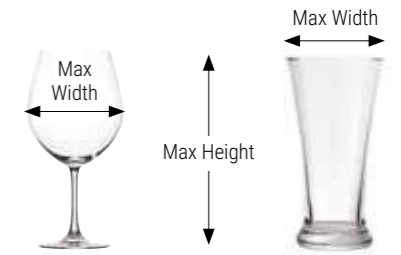

Manoeuvrability

Easy car and manual transport.

Detergents & High Temperature Resistant

Made of polypropylene highly resistant to detergents and high temperature (up to 199°F/+93°C).

- Smart Racks are easy to handle with 1.3cm overlap area and smooth sides.
- These racks interstack with all racks from major dishrack manufacturers.
- Open inside compartments provide thorough circulation of water and cleaning solutions and promote quick and thorough drying.
- Extremely durable, long-lasting polypropylene built to withstand chemicals and high temperatures up to 93 degrees celsius.
- Closed external walls are designed for optimum cleaning and storage racks keep finger and contaminants out and reduce risk of breakage and injury.
- Easy to carry, easy to grip handles on all four sides as well as smooth overlapping sides and rounded corners reduce the risk of injury.

1

Measure the maximum diameter of the glass (stemware or tumbler) to determine the number of compartments.

2

Measure the maximum height of the glass (stemware or tumbler) to the top edge of the rim to determine the compartment height.