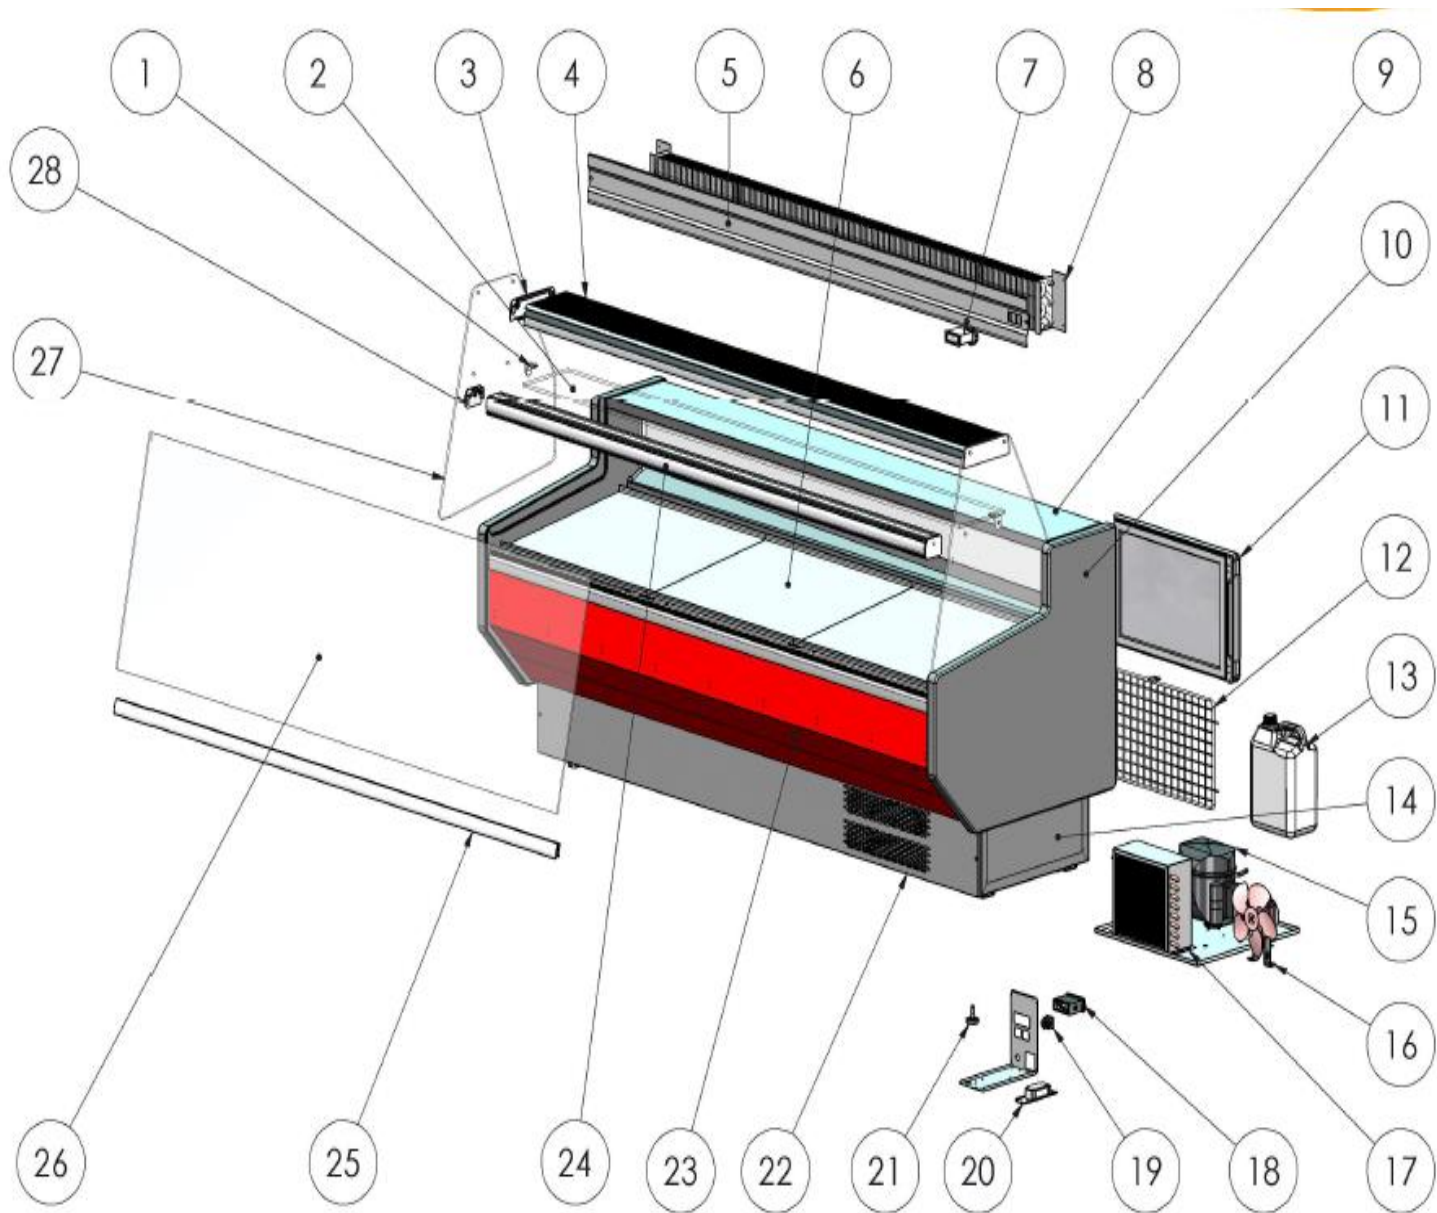

# Zeta Range

Exploded parts diagram (Up to 2020)

## Zeta100

Part Number	Number	Description	Qty
T2-BRACKETKIT	1	Shelf Brackets Kit	1
***	2	Intermediate Glass Shelf	1
T2-10019	3	Cap for Light Canopy	1
T2-61300001	4	Light Canopy	2
***	5	Evaporator Cover	2
***	6	Display Deck	1
T2-213500017	7	Thermometer	1
T2-EVAP100	8	Evaporator	1
***	9	Worktop	1
***	10	Left Side Panel	1
***	10A	Right Side Panel	1
T2-USDOOR	11	Door Under Storage	1
***	12	Rear Grille	1
T2-TRAY100	13	Condensate Tub	1
***	14	Bottom Left Panel	1
***	14A	Bottom Right Panel	1
***	15	Compressor	1
***	16	Condenser Fan	1
T2-COND100	17	Condenser	1
T2-CONTROLLER01	18	Controller	1
T2-SWITCH	19	Power Switch	1
***	20	40W Ballast	1
***	21	Adjustable Leg	1
***	22	Front Bottom Grille	1
***	23	Front Décor Panel	1
N/A	24	Front Shelf Bracket (200/250 only)	-
***	25	Aluminium Glass Profile	1
T2-FRONTGLASS100	26	Front Glass	1
T2-SIDEGLASS	27	Side Glass	1
***	28	Front Left Cap	1
***	29	Front Right Cap	1

## Zeta130

Part Number	Number	Description	Qty
T2-BRACKETKIT	1	Shelf Brackets Kit	1
T2-SHELF130	2	Intermediate Glass Shelf	1
T2-10019	3	Cap for Light Canopy	1
T2-61130	4	Light Canopy	2
***	5	Evaporator Cover	2
***	6	Display Deck	1
T2-213500017	7	Thermometer	1
T2-EVAP100	8	Evaporator	1
***	9	Worktop	1
***	10	Left Side Panel	1
***	10A	Right Side Panel	1
T2-USDOOR	11	Door Under Storage	1
***	12	Rear Grille	1
***	13	Condensate Tub	1
***	14	Bottom Left Panel	1
***	14A	Bottom Right Panel	1
***	15	Compressor	1
***	16	Condenser Fan	1
T2-COND130	17	Condenser	1
T2-CONTROLLER01	18	Controller	1
T2-SWITCH	19	Power Switch	1
***	20	40W Ballast	1
***	21	Adjustable Leg	1
***	22	Front Bottom Grille	1
***	23	Front Décor Panel	1
N/A	24	Front Shelf Bracket (200/250 only)	-
***	25	Aluminium Glass Profile	1
T2-FRONTGLASS130	26	Front Glass	1
T2-SIDEGLASS	27	Side Glass	1