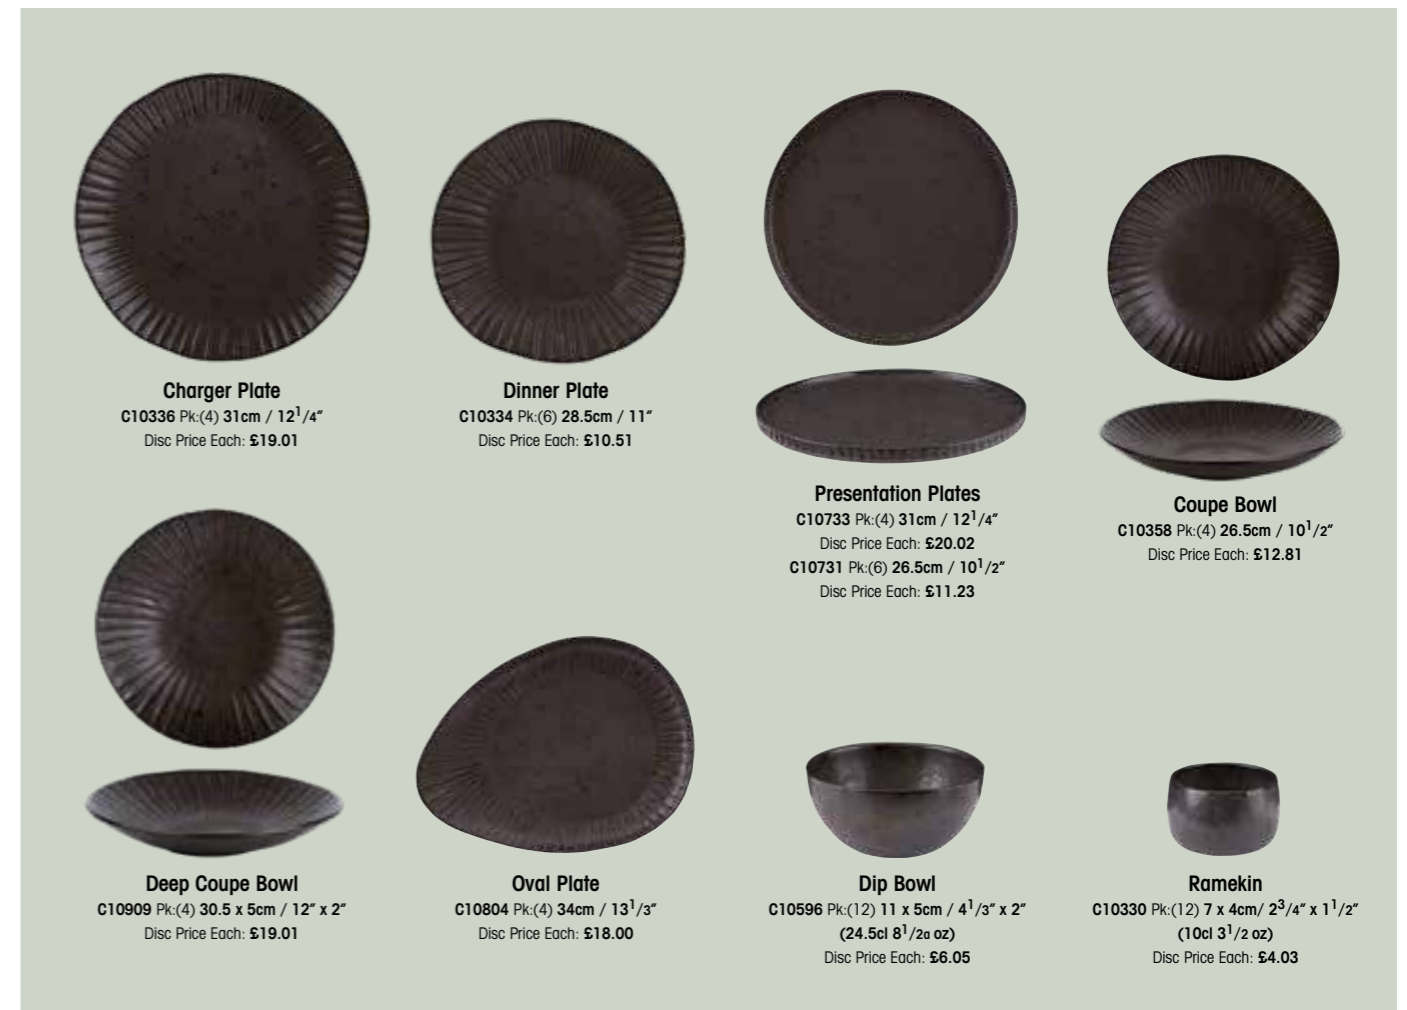

Aztec

Metallised semi matt appearance, Aztec shimmers with iron and copper shades, perfect presentation for signature dishes or casual dining.

Presentation Plates
C73336 Pk:(6) 31cm / 12¹/₄"
 Disc Price Each: **£12.96**
C73338 Pk:(6) 27cm / 10¹/₂"
 Disc Price Each: **£10.80**