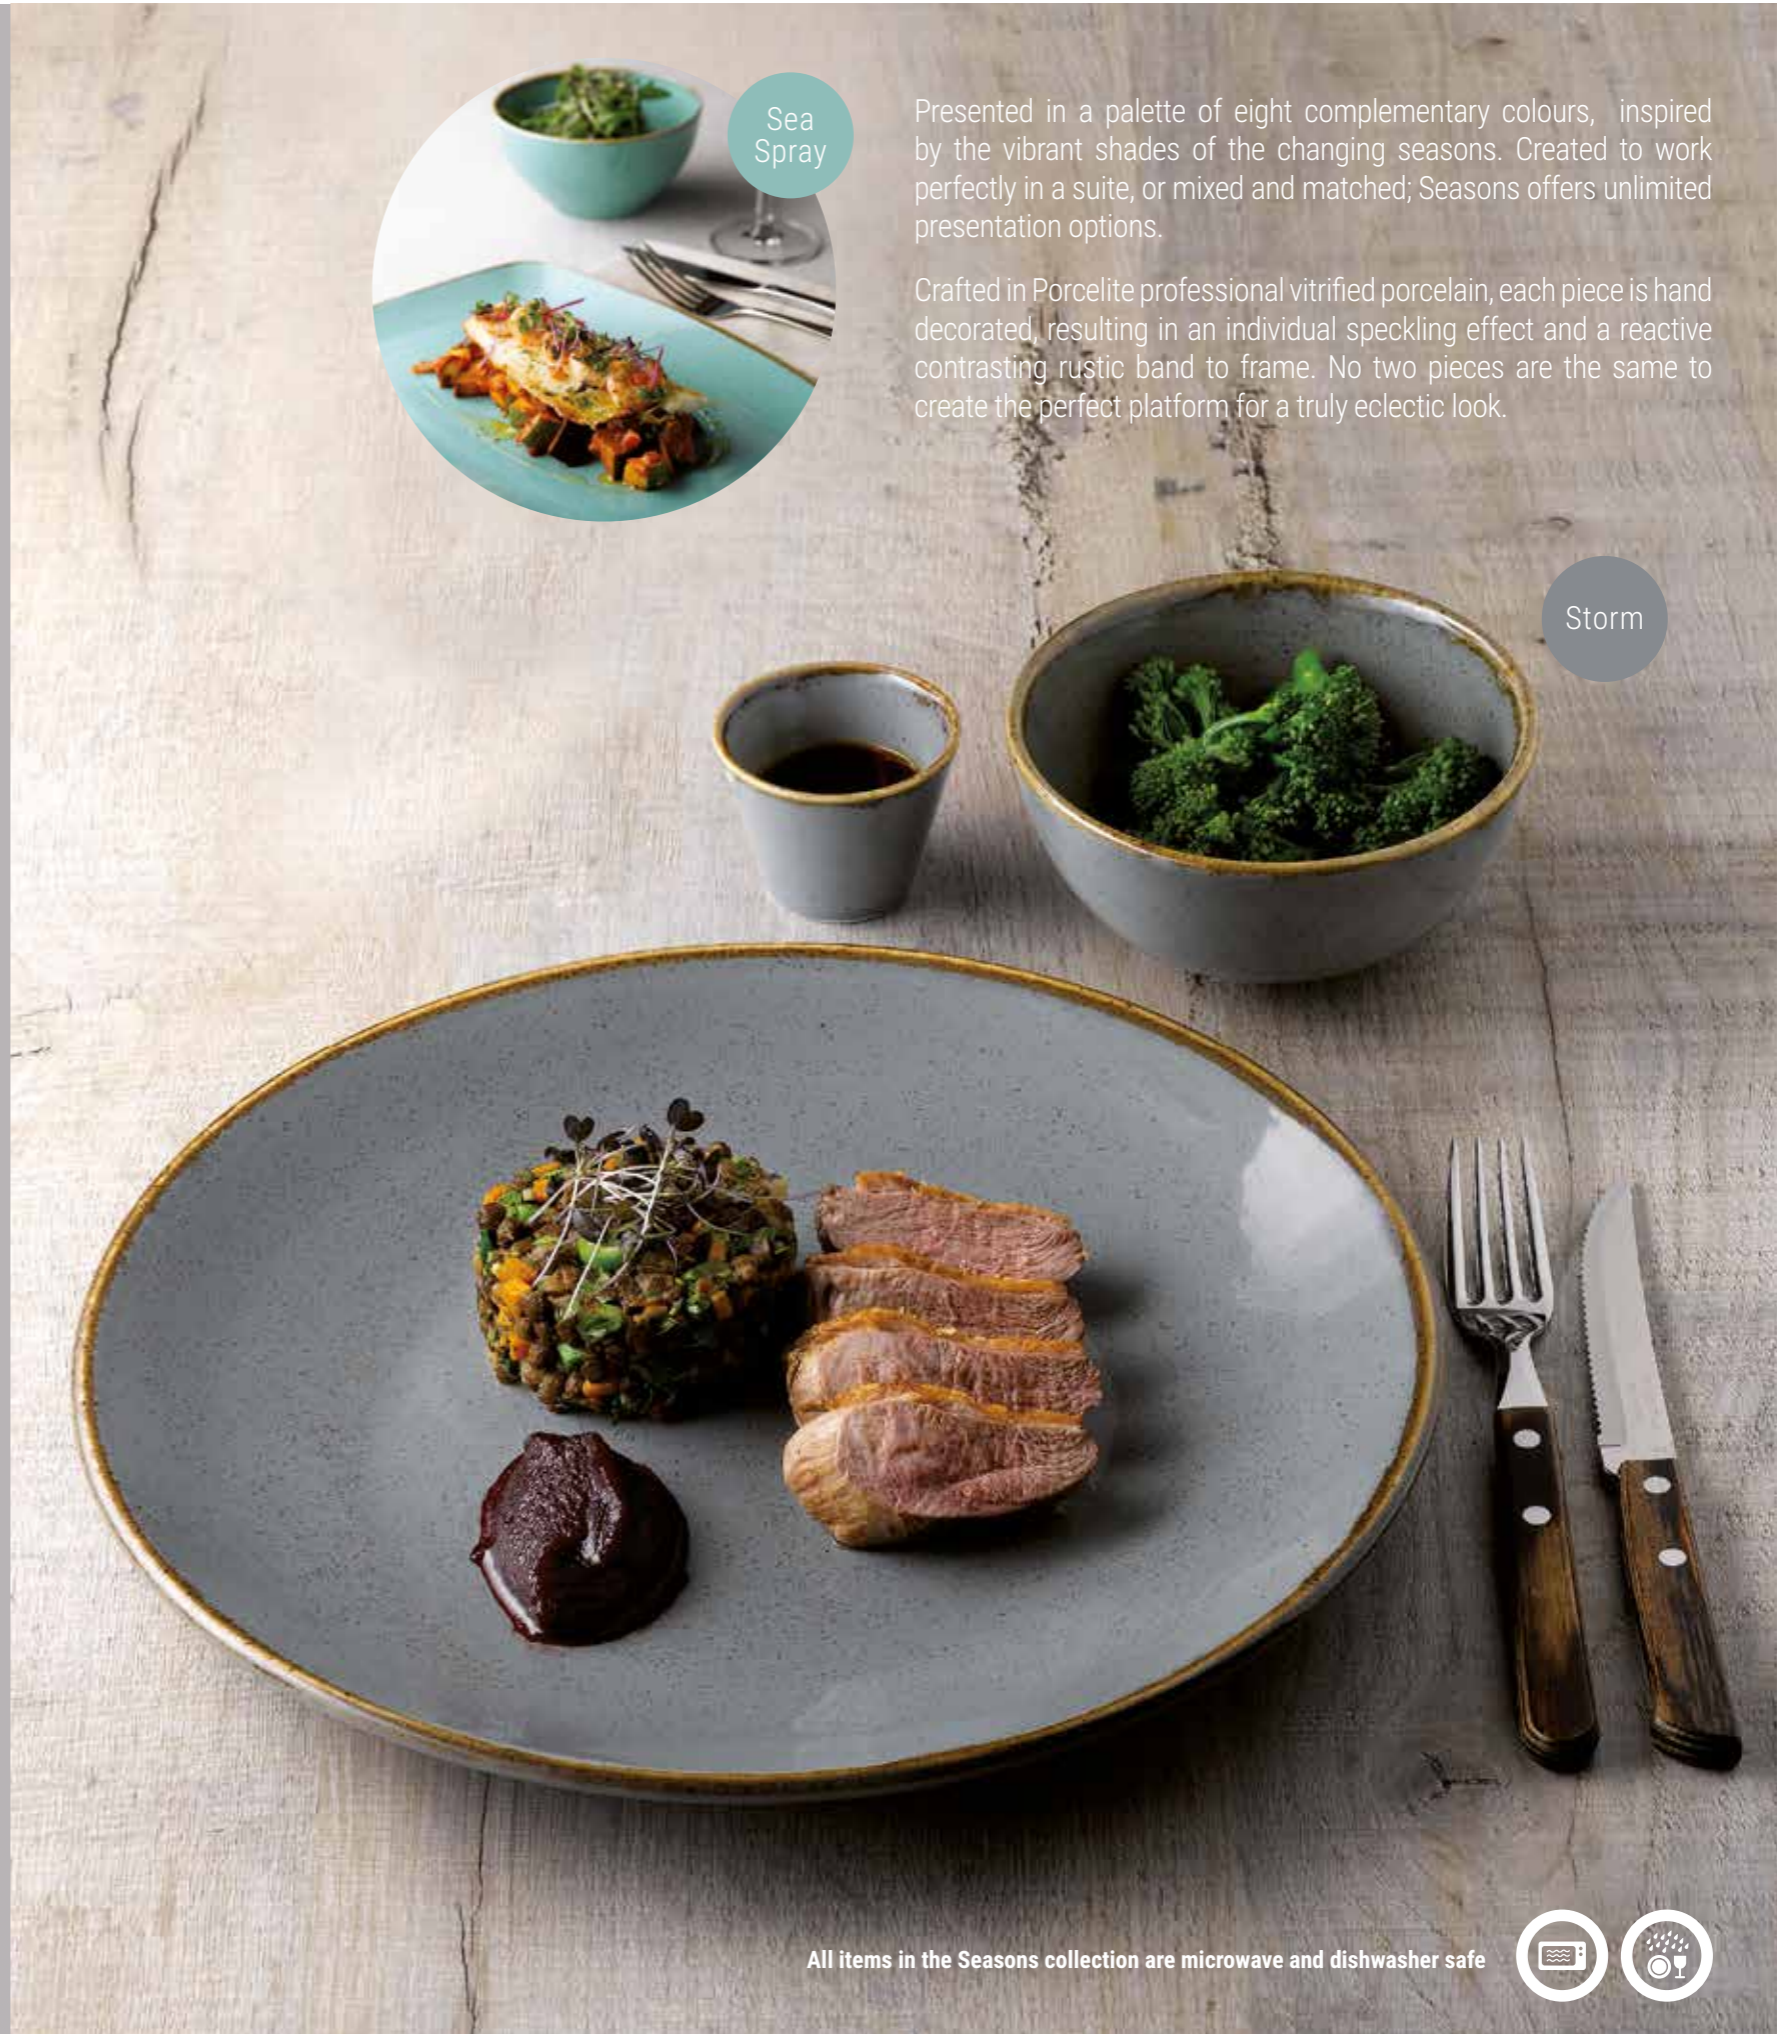

Sea Spray

Storm

All items in the Seasons collection are microwave and dishwasher safe