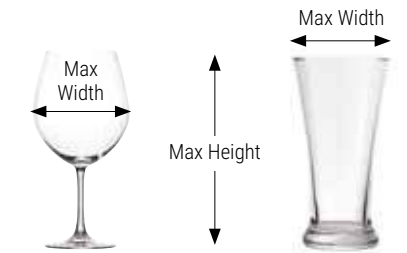

Manoeuvrability

Easy car and manual transport.

Detergents & High Temperature Resistant

Made of polypropylene highly resistant to detergents and high temperature (up to 199°F/+93°C).

- Smart Racks are easy to handle with 1.3cm overlap area and smooth sides.
- These racks interstack with all racks from major dishrack manufacturers.
- Open inside compartments provide thorough circulation of water and cleaning solutions and promote quick and thorough drying.
- Extremely durable, long-lasting polypropylene built to withstand chemicals and high temperatures up to 93 degrees celsius.
- Closed external walls are designed for optimum cleaning and storage racks keep finger and contaminants out and reduce risk of breakage and injury.
- Easy to carry, easy to grip handles on all four sides as well as smooth overlapping sides and rounded corners reduce the risk of injury.

- 1
- 2

Measure the maximum diameter of the glass (stemware or tumbler) to determine the number of compartments.

Measure the maximum height of the glass (stemware or tumbler) to the top edge of the rim to determine the compartment height.