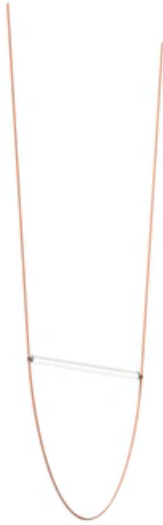

Wireline

by Formafantasma , 2021

Suspension lamp with diffused light. Tubular in transparent extruded glass and internal diffuser in opal PC. Ferrules made with CNC technology in satin stainless steel. Extruded cable in pink and forest green rubber. Injection molded PC rosette in the same finishes as the cable. The electronics integrated in the ceiling rose allows the use of different dimerization systems: push, 1-10, potentiometer, DALI. In the absence of these systems, the luminous flux can be set during installation, with the push system included in the canopy. Useful length of the cable 3mt.

Mounting	Pendant
Environment	Indoor
Weight	7,50 Kg
Light sources available	1 x LED module 45W 2793lm 2700K CRI90 [i] Dimmable
Emergency	Without
Dimmer	Included 1-10 Push/Dali
Voltage	100-277V
Power	45W
Battery	No
Supply included	No

Cord Length	3 m mm
Materials	Glass, Stainless steel, Rubber, Polycarbonate

Colors	<ul style="list-style-type: none"> F9520039 - Forest Green F9520034 - Pink
---------------	--