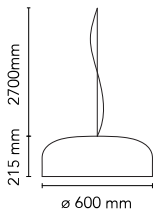

## Smithfield Suspension Pro dimmable DALI

by Jasper Morrison , 2009

Suspension lamp with direct light. Aluminium body. Available in gloss black, white, matt black, green, red or MUD. Injection-moulded opalescent methacrylate diffuser. Steel ceiling attachment with steel suspension cable , 5 pole electric cable in PTFE double insulation, working length 2700 mm. Control DALI dimmable.

<b>Cord Length</b>	2700 mm
<b>Materials</b>	Aluminum, Methacrylate

<b>Colors</b>	<ul style="list-style-type: none"> <li><span style="color: red;">●</span> F1369035 Dali - Red</li> <li><span style="color: green;">●</span> F1369039 Dali - Green</li> <li><span style="color: black;">●</span> F1369031 Dali - Matt Black</li> <li><span style="color: black;">●</span> F1369030 - Glossy Black</li> <li><span style="color: lightgrey;">●</span> F1369009 - White</li> <li><span style="color: grey;">●</span> F1369021 - Mud</li> </ul>
---------------	--