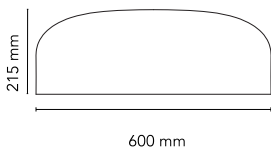

Mounting	Ceiling
Environment	Indoor
Weight	5 Kg
Light sources available	108 x LED 30W 2700K 2791lm CRI90 [i]
Emergency	Without
Switching	Dimmable DALI
Voltage	220-240V
Power	30W
Battery	No
Supply included	Yes