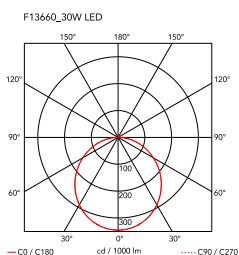

Mounting	Ceiling
Environment	Indoor
Weight	5 Kg
Light sources available	108 x LED 30W 2700K 2791lm CRI90 [i]
Emergency	Without
Switching	Dimmable DALI
Voltage	220-240V
Power	30W
Battery	No
Supply included	Yes