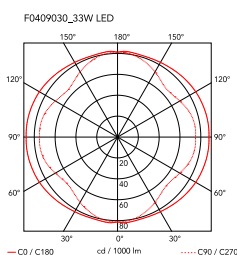

Cord Length	2400 mm
Materials	Aluminum

Colors ● F0409030 - Black

Arrangements Square Large

by Michael Anastassiades , 2018

F0415030
Big Rose-MAX190W

F0416030
Small Rose-MAX70

F0418030
Recessed Rose-MAX190W