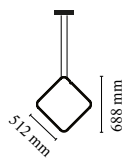

Arrangements Square Large

by Michael Anastassiades , 2018

Diffuse light suspended lighting device. Body in extruded, curved NC-machined and black powder-coated aluminium, diffuser in platinum optical silicone.

Each component can be connected to the power pack by means of an electrical and mechanical connection system designed for customisable product set-up.

Roses available with two powers: lamp with power under 70W and lamp with power under 190W. Class III roses also available for installations with remote power supply: "surface" version for installations on cement, "recessed" version for plasterboard ceilings.

The electronics integrated in the rose enables use of dimming systems: push, 1-10, potentiometer, DALI. In the absence of these systems, the light flow can be set with the push system included in the rose.

Cable length 2.4m