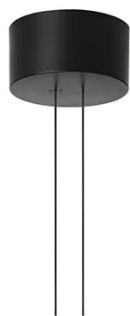

Arrangements Square Large

by Michael Anastassiades , 2018

Diffuse light suspended lighting device. Body in extruded, curved NC-machined and black powder-coated aluminium, diffuser in platinum optical silicone.

Each component can be connected to the power pack by means of an electrical and mechanical connection system designed for customisable product set-up.

Roses available with two powers: lamp with power under 70W and lamp with power under 190W. Class III roses also available for installations with remote power supply: "surface" version for installations on cement, "recessed" version for plasterboard ceilings.

Cable length 2.4m

Mounting	Pendant
Environment	Indoor
Weight	0.7 Kg
Light sources available	1 x FLEX STRIP LED 34W 1657lm 2700K CRI90 [i]
Emergency	Without
Voltage	48V
Power	34W
Battery	No
Supply included	No

Cord Length	2400 mm
Materials	Aluminum

Colors ● F0409030 - Black

Arrangements Square Large

by Michael Anastassiades , 2018

F0415030
Big Rose-MAX190W

F0416030
Small Rose-MAX70

F0418030
Recessed Rose-MAX190W