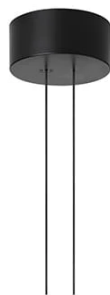

Arrangements Square Large

by Michael Anastassiades , 2018

Diffuse light suspended lighting device. Body in extruded, curved NC-machined and black powder-coated aluminium, diffuser in platinum optical silicone.

Each component can be connected to the power pack by means of an electrical and mechanical connection system designed for customisable product set-up.

Roses available with two powers: lamp with power under 70W and lamp with power under 190W. Class III roses also available for installations with remote power supply: "surface" version for installations on cement, "recessed" version for plasterboard ceilings.

Cable length 2.4m

Mounting	Pendant
Environment	Indoor
Weight	0.7 Kg
Light sources available	1 x FLEX STRIP LED 34W 1657lm 2700K CRI90 [i]
Emergency	Without
Voltage	48V
Power	34W
Battery	No
Supply included	No

Cord Length	2400 mm
Materials	Aluminum

Colors ● F0409030 - Black

Arrangements Square Large

by Michael Anastassiades , 2018

F0415030
Big Rose-MAX190W

F0416030
Small Rose-MAX70

F0418030
Recessed Rose-MAX190W