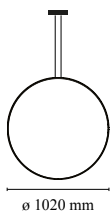

Mounting	Pendant
Environment	Indoor
Weight	1.3 Kg
Light sources available	1 x FLEX STRIP LED 54W 2751lm 2700K CRI90 [i]
Emergency	Without
Voltage	48V
Power	54W
Battery	No
Supply included	No
Cord Length	2400 mm
Materials	Aluminum
Colors	● F0408030 - Black