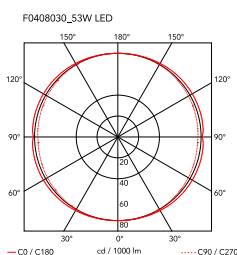

Mounting	Pendant
Environment	Indoor
Weight	1.3 Kg
Light sources available	1 x FLEX STRIP LED 54W 2751lm 2700K CRI90 [i]
Emergency	Without
Voltage	48V
Power	54W
Battery	No
Supply included	No
Cord Length	2400 mm
Materials	Aluminum
Colors	● F0408030 - Black