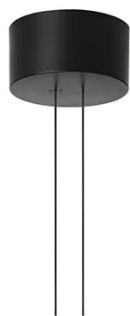

## Arrangements Round Large

by Michael Anastassiades , 2018

Diffuse light suspended lighting device. Body in extruded, curved NC-machined and black powder-coated aluminium, diffuser in platinum optical silicone.

Each component can be connected to the power pack by means of an electrical and mechanical connection system designed for customisable product set-up.

Roses available with two powers: lamp with power under 70W and lamp with power under 190W. Class III roses also available for installations with remote power supply: "surface" version for installations on cement, "recessed" version for plasterboard ceilings.

Cable length 2.4m

<b>Mounting</b>	Pendant
<b>Environment</b>	Indoor
<b>Weight</b>	1.3 Kg
<b>Light sources available</b>	1 x FLEX STRIP LED 54W 2751lm 2700K CRI90 [i]
<b>Emergency</b>	Without
<b>Voltage</b>	48V
<b>Power</b>	54W
<b>Battery</b>	No
<b>Supply included</b>	No
<b>Cord Length</b>	2400 mm
<b>Materials</b>	Aluminum
<b>Colors</b>	● F0408030 - Black

# Arrangements Round Large

by Michael Anastassiades , 2018

---

**F0415030**  
Big Rose-MAX190W

---

**F0416030**  
Small Rose-MAX70

---

**F0418030**  
Recessed Rose-MAX190W