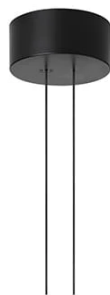

## Arrangements Round Large

by Michael Anastassiades , 2018

Diffuse light suspended lighting device. Body in extruded, curved NC-machined and black powder-coated aluminium, diffuser in platinum optical silicone.

Each component can be connected to the power pack by means of an electrical and mechanical connection system designed for customisable product set-up.

Roses available with two powers: lamp with power under 70W and lamp with power under 190W. Class III roses also available for installations with remote power supply: "surface" version for installations on cement, "recessed" version for plasterboard ceilings.

Cable length 2.4m

<b>Mounting</b>	Pendant
<b>Environment</b>	Indoor
<b>Weight</b>	1.3 Kg
<b>Light sources available</b>	1 x FLEX STRIP LED 54W 2751lm 2700K CRI90 [i]
<b>Emergency</b>	Without
<b>Voltage</b>	48V
<b>Power</b>	54W
<b>Battery</b>	No
<b>Supply included</b>	No
<b>Cord Length</b>	2400 mm
<b>Materials</b>	Aluminum
<b>Colors</b>	● F0408030 - Black

# Arrangements Round Large

by Michael Anastassiades , 2018

---

**F0415030**  
Big Rose-MAX190W

---

**F0416030**  
Small Rose-MAX70

---

**F0418030**  
Recessed Rose-MAX190W