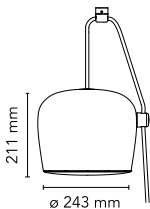

## Aim cable-plug

by Ronan & Erwan Bouroullec , 2013

Suspended light fitting. Body in varnished aluminium sheet, shade in photo-etched optical polycarbonate. Internal reflector in photo-etched ABS. Orientable body. Powered directly from mains. The cable has a useful length of 9 meters and thus the lamp can be suspended 3 meters from the ceiling. Wall plug version and dimmer/switch on cable.

<b>Mounting</b>	Pendant
<b>Environment</b>	Indoor
<b>Weight</b>	3,2 Kg
<b>Light sources available</b>	1 x Multichip LED 16W 895lm 2700K CRI90 [i] DIMMER
<b>Emergency</b>	Without
<b>Switching</b>	si
<b>Voltage</b>	230V
<b>Power</b>	16W
<b>Battery</b>	No
<b>Supply included</b>	Yes

**Cord Length** 9000/3000 mm

**Materials** ABS, Aluminum, Polycarbonate

- Colors**
- F0092023 - Blue steel anodized
  - F0092039 - Ivy anodized
  - F0092054 - Light silver anodized
  - F0092009 - White
  - F0092030 - Black