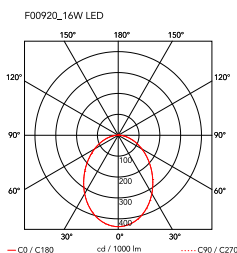

## Aim cable-plug

by Ronan & Erwan Bouroullec , 2013

Suspended light fitting. Body in varnished aluminium sheet, shade in photo-etched optical polycarbonate. Internal reflector in photo-etched ABS. Orientable body. Powered directly from mains. The cable has a useful length of 9 meters and thus the lamp can be suspended 3 meters from the ceiling. Wall plug version and dimmer/switch on cable.