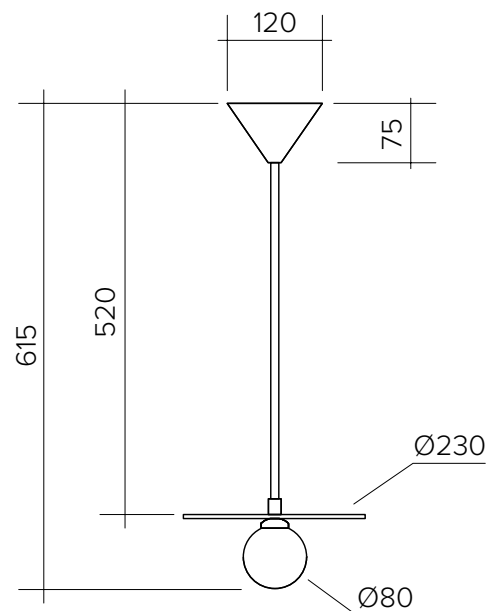

Bulb specification:
 G 6.35 12V Max 25W
 Recommended bulb size: diameter 16mm x total length 47mm
 (diameter must be under 20 mm)

230V IP20

Sizes in mm

ARETI

DISC AND SPHERE 140

Pendant light - Horizontal - Fabric cable

Bulb specification:

G 6.35 12V Max 25W

Recommended bulb size: diameter 16mm x total length 47mm
(diameter must be under 20 mm)

230V IP20

Sizes in mm

ARETI

www.atelierareti.com contact@atelierareti.com

Our collections are hand made and made to order, small irregularities in shape or surface will occur, they are inherent to the hand made process and should not be seen as flaws. Variations in colour and size are available for some collections, please contact Areti for more details.

G9 max 6W LED

Recommended bulb size: diameter 16mm x total length 47mm
(diameter must be under 20 mm)

230V IP20

Sizes in mm

ARETI

www.atelierareti.com contact@atelierareti.com

Our collections are hand made and made to order, small irregularities in shape or surface will occur, they are inherent to the hand made process and should not be seen as flaws. Variations in colour and size are available for some collections, please contact Areti for more details.