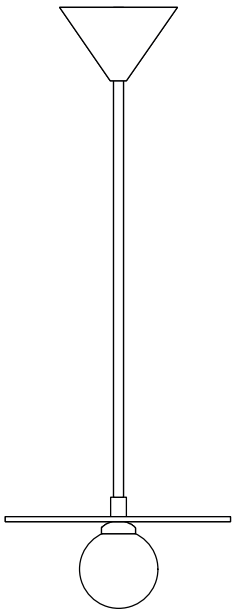

DISC AND SPHERE 140

Pendant light - Horizontal - Fabric cable

Materials:
Powder coated metal, solid polished brass or chrome, glass

Product number:
 I40OL-P01-BR01 Cone attach. / Brass disc; black attachment
 I40OL-P01-BR02 Cone attach. / Brass disc; white attachment
 I40OL-P01-CH01 Cone attach. / Chrome disc; black attachment
 I40OL-P01-CH02 Cone attach. / Chrome disc; white attachment

Bulb specification:
 G 6.35 12V Max 25W
 Recommended bulb size: diameter 16mm x total length 47mm
 (diameter must be under 20 mm)

230V IP20

Sizes in mm

ARETI

DISC AND SPHERE 140

Pendant light - Horizontal - Fabric cable

Ceiling attachment options

Fabric covered cable version

Standard fabric cable length 1.5 m
Fabric cable adjustable.

I40OL-P01

I40OL-P03

I40OL-P04

Solid metal rod version

I40OL-P05