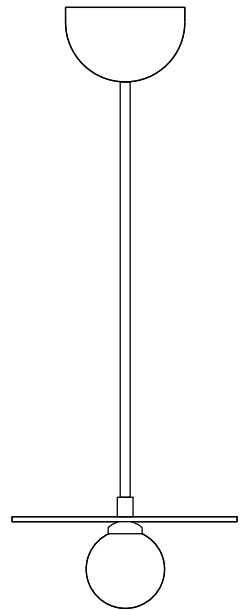

I40OL-P08

ARETI

www.atelierareti.com contact@atelierareti.com

Our collections are hand made and made to order, small irregularities in shape or surface will occur, they are inherent to the hand made process and should not be seen as flaws. Variations in colour and size are available for some collections, please contact Areti for more details.