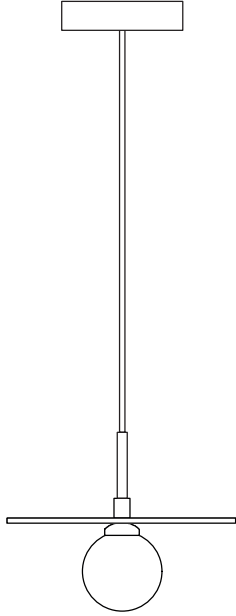

DISC AND SPHERE 140

Pendant light - Horizontal - Fabric cable

Materials:
Powder coated metal, solid polished brass or chrome, glass

Product number:
 I40OL-P01-BR01 Cone attach. / Brass disc; black attachment
 I40OL-P01-BR02 Cone attach. / Brass disc; white attachment
 I40OL-P01-CH01 Cone attach. / Chrome disc; black attachment
 I40OL-P01-CH02 Cone attach. / Chrome disc; white attachment

Bulb specification:
 G 6.35 12V Max 25W
 Recommended bulb size: diameter 16mm x total length 47mm
 (diameter must be under 20 mm)

230V IP20

Sizes in mm

ARETI

DISC AND SPHERE 140

Pendant light - Horizontal - Fabric cable

Bulb specification:

G9 max 6W LED

Recommended bulb size: diameter 16mm x total length 47mm
(diameter must be under 20 mm)

230V IP20

Sizes in mm

ARETI

www.atelierareti.com contact@atelierareti.com

Our collections are hand made and made to order, small irregularities in shape or surface will occur, they are inherent to the hand made process and should not be seen as flaws. Variations in colour and size are available for some collections, please contact Areti for more details.

Ceiling attachment options

Fabric covered cable version

Standard fabric cable length 1.5 m
Fabric cable adjustable.

I40OL-P01

I40OL-P03

I40OL-P04

Solid metal rod version

I40OL-P05