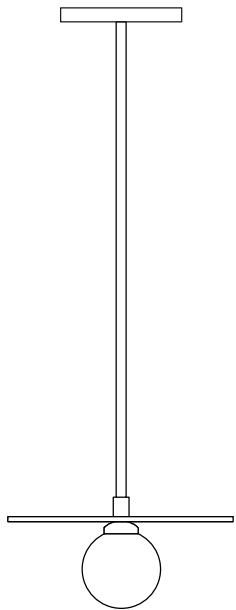

Ceiling attachment options

Fabric covered cable version

Standard fabric cable length 1.5 m
Fabric cable adjustable.

Solid metal rod version

I40OL-P06

ARETI

www.atelierareti.com contact@atelierareti.com

Our collections are hand made and made to order, small irregularities in shape or surface will occur, they are inherent to the hand made process and should not be seen as flaws. Variations in colour and size are available for some collections, please contact Areti for more details.