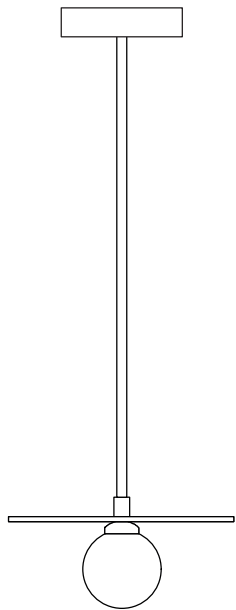

Ceiling attachment options

Fabric covered cable version

Standard fabric cable length 1.5 m
Fabric cable adjustable.

Solid metal rod version

I40OL-P07

ARETI

www.atelierareti.com contact@atelierareti.com

Our collections are hand made and made to order, small irregularities in shape or surface will occur, they are inherent to the hand made process and should not be seen as flaws. Variations in colour and size are available for some collections, please contact Areti for more details.