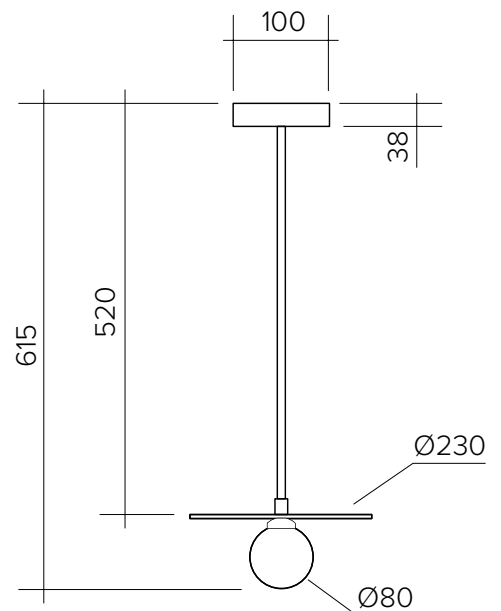

Bulb specification:

G 6.35 12V Max 25W

Recommended bulb size: diameter 16mm x total length 47mm
(diameter must be under 20 mm)

230V IP20

Sizes in mm

ARETI

www.atelierareti.com contact@atelierareti.com

Our collections are hand made and made to order, small irregularities in shape or surface will occur, they are inherent to the hand made process and should not be seen as flaws. Variations in colour and size are available for some collections, please contact Areti for more details.

Bulb specification:

G9 max 6W LED

Recommended bulb size: diameter 16mm x total length 47mm
(diameter must be under 20 mm)

230V IP20

Sizes in mm

ARETI

www.atelierareti.com contact@atelierareti.com

Our collections are hand made and made to order, small irregularities in shape or surface will occur, they are inherent to the hand made process and should not be seen as flaws. Variations in colour and size are available for some collections, please contact Areti for more details.