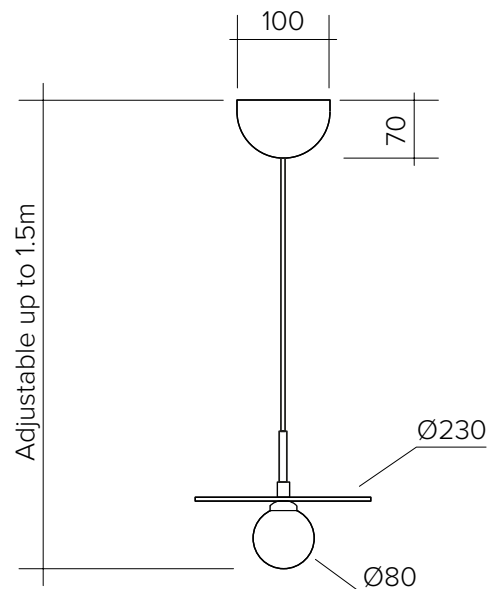

Bulb specification:
 G 6.35 12V Max 25W
 Recommended bulb size: diameter 16mm x total length 47mm
 (diameter must be under 20 mm)

230V IP20

Sizes in mm

ARETI

DISC AND SPHERE 140

Pendant light - Horizontal - Fabric cable

Bulb specification:

G 6.35 12V Max 25W

Recommended bulb size: diameter 16mm x total length 47mm
(diameter must be under 20 mm)

230V IP20

Sizes in mm

ARETI

www.atelierareti.com contact@atelierareti.com

Our collections are hand made and made to order, small irregularities in shape or surface will occur, they are inherent to the hand made process and should not be seen as flaws. Variations in colour and size are available for some collections, please contact Areti for more details.

G9 max 6W LED

Recommended bulb size: diameter 16mm x total length 47mm
(diameter must be under 20 mm)

230V IP20

Sizes in mm

ARETI

www.atelierareti.com contact@atelierareti.com

Our collections are hand made and made to order, small irregularities in shape or surface will occur, they are inherent to the hand made process and should not be seen as flaws. Variations in colour and size are available for some collections, please contact Areti for more details.