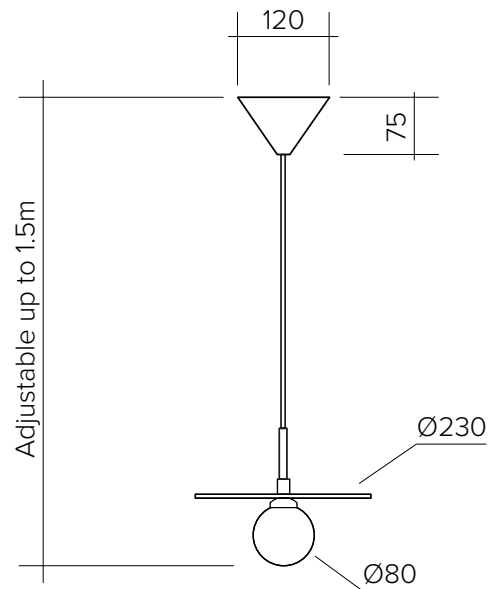

DISC AND SPHERE 140

Pendant light - Horizontal - Fabric cable

Materials:
Powder coated metal, solid polished brass or chrome, glass

Product number:
 I40OL-P01-BR01 Cone attach. / Brass disc; black attachment
 I40OL-P01-BR02 Cone attach. / Brass disc; white attachment
 I40OL-P01-CH01 Cone attach. / Chrome disc; black attachment
 I40OL-P01-CH02 Cone attach. / Chrome disc; white attachment

Bulb specification:
 G 6.35 12V Max 25W
 Recommended bulb size: diameter 16mm x total length 47mm
 (diameter must be under 20 mm)

230V IP20

Sizes in mm

ARETI

DISC AND SPHERE 140

Pendant light - Horizontal - Fabric cable

Bulb specification:

G 6.35 12V Max 25W

Recommended bulb size: diameter 16mm x total length 47mm
(diameter must be under 20 mm)

230V IP20

Sizes in mm

ARETI

www.atelierareti.com contact@atelierareti.com

Our collections are hand made and made to order, small irregularities in shape or surface will occur, they are inherent to the hand made process and should not be seen as flaws. Variations in colour and size are available for some collections, please contact Areti for more details.