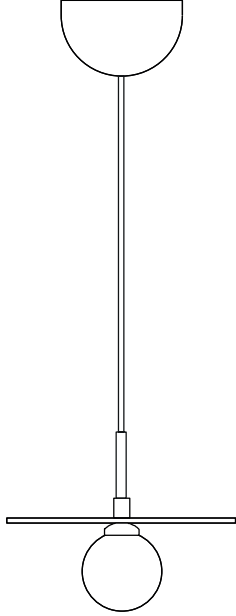

DISC AND SPHERE 140

Pendant light - Horizontal - Fabric cable

Materials:
Powder coated metal, solid polished brass or chrome, glass

Product number:
 I40OL-P01-BR01 Cone attach. / Brass disc; black attachment
 I40OL-P01-BR02 Cone attach. / Brass disc; white attachment
 I40OL-P01-CH01 Cone attach. / Chrome disc; black attachment
 I40OL-P01-CH02 Cone attach. / Chrome disc; white attachment

Bulb specification:
 G 6.35 12V Max 25W
 Recommended bulb size: diameter 16mm x total length 47mm
 (diameter must be under 20 mm)

230V IP20

Sizes in mm

ARETI

DISC AND SPHERE 140

Pendant light - Horizontal - Fabric cable

Ceiling attachment options

Fabric covered cable version

Standard fabric cable length 1.5 m
Fabric cable adjustable.

I40OL-P01

I40OL-P03

I40OL-P04

Solid metal rod version

I40OL-P05