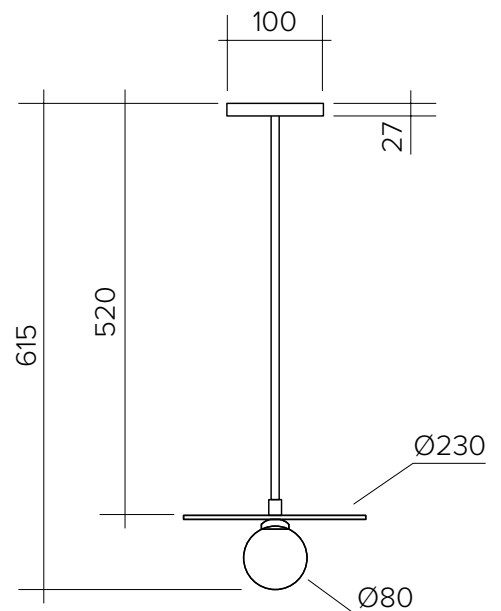

Bulb specification:

G 6.35 12V Max 25W

Recommended bulb size: diameter 16mm x total length 47mm
(diameter must be under 20 mm)

230V IP20

Sizes in mm

ARETI

www.atelierareti.com contact@atelierareti.com

Our collections are hand made and made to order, small irregularities in shape or surface will occur, they are inherent to the hand made process and should not be seen as flaws. Variations in colour and size are available for some collections, please contact Areti for more details.

G9 max 6W LED

Recommended bulb size: diameter 16mm x total length 47mm
(diameter must be under 20 mm)

230V IP20

Sizes in mm

ARETI

www.atelierareti.com contact@atelierareti.com

Our collections are hand made and made to order, small irregularities in shape or surface will occur, they are inherent to the hand made process and should not be seen as flaws. Variations in colour and size are available for some collections, please contact Areti for more details.

Bulb specification:

G9 max 6W LED

Recommended bulb size: diameter 16mm x total length 47mm
(diameter must be under 20 mm)

230V IP20

Sizes in mm

ARETI

www.atelierareti.com contact@atelierareti.com

Our collections are hand made and made to order, small irregularities in shape or surface will occur, they are inherent to the hand made process and should not be seen as flaws. Variations in colour and size are available for some collections, please contact Areti for more details.