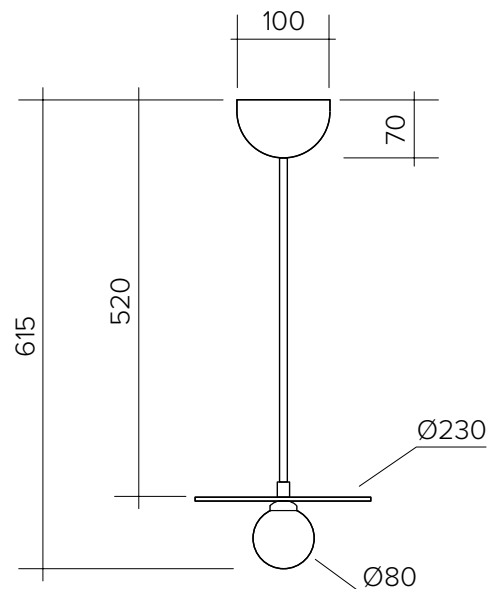

Bulb specification:

G 6.35 12V Max 25W

Recommended bulb size: diameter 16mm x total length 47mm
(diameter must be under 20 mm)

230V IP20

Sizes in mm

ARETI

www.atelierareti.com contact@atelierareti.com

Our collections are hand made and made to order, small irregularities in shape or surface will occur, they are inherent to the hand made process and should not be seen as flaws. Variations in colour and size are available for some collections, please contact Areti for more details.

Bulb specification:

G9 max 6W LED

Recommended bulb size: diameter 16mm x total length 47mm
(diameter must be under 20 mm)

230V IP20

Sizes in mm

ARETI

www.atelierareti.com contact@atelierareti.com

Our collections are hand made and made to order, small irregularities in shape or surface will occur, they are inherent to the hand made process and should not be seen as flaws. Variations in colour and size are available for some collections, please contact Areti for more details.