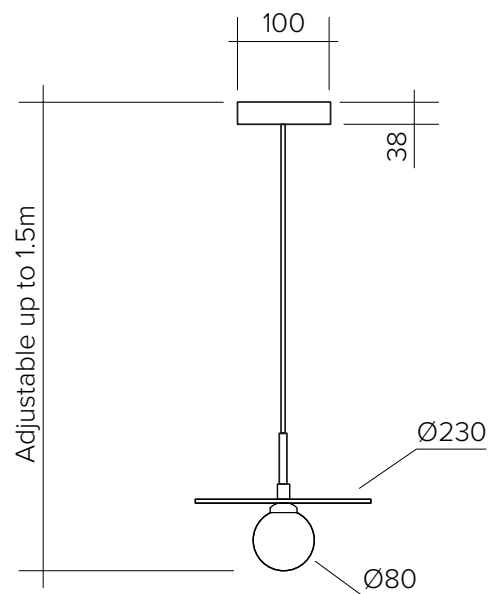

Bulb specification:
 G 6.35 12V Max 25W
 Recommended bulb size: diameter 16mm x total length 47mm
 (diameter must be under 20 mm)

230V IP20

Sizes in mm

ARETI

DISC AND SPHERE 140

Pendant light - Horizontal - Fabric cable

Bulb specification:

G 6.35 12V Max 25W

Recommended bulb size: diameter 16mm x total length 47mm
(diameter must be under 20 mm)

230V IP20

Sizes in mm

ARETI

www.atelierareti.com contact@atelierareti.com

Our collections are hand made and made to order, small irregularities in shape or surface will occur, they are inherent to the hand made process and should not be seen as flaws. Variations in colour and size are available for some collections, please contact Areti for more details.

G9 max 6W LED

Recommended bulb size: diameter 16mm x total length 47mm
(diameter must be under 20 mm)

230V IP20

Sizes in mm

ARETI

www.atelierareti.com contact@atelierareti.com

Our collections are hand made and made to order, small irregularities in shape or surface will occur, they are inherent to the hand made process and should not be seen as flaws. Variations in colour and size are available for some collections, please contact Areti for more details.