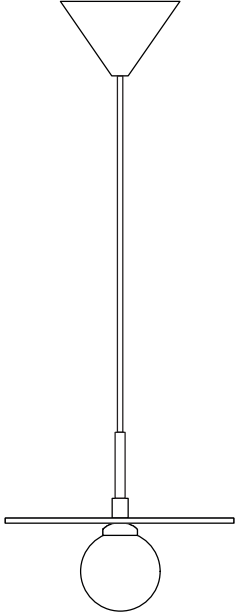

Ceiling attachment options

Fabric covered cable version

Standard fabric cable length 1.5 m
Fabric cable adjustable.

I40OL-P01