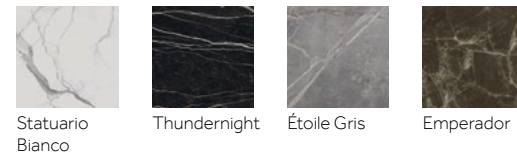

**Finiture Gambe
Legs Finishes**

ACCO

Tavolo/Table

Design Florian Schmid

**Finiture Piano
Top Finishes**

**Finiture Base
Base Finishes**

GUSTAVE

Tavolo/Table