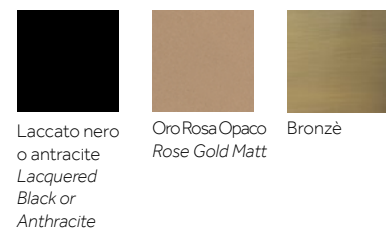

**Finiture Gambe
Legs Finishes**