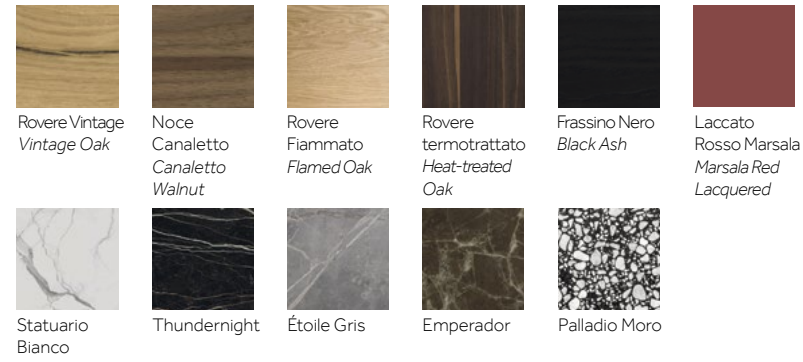

APPROFONDI- MENTI

Technical Sheets – Fiches Techniques –
Technischen Anhängen – Fichas Técnicas

BARRY
Tavolo/Table
Design Alain Gilles

**Finiture Piano
Top Finishes**

**Finiture Base
Base Finishes**

JUICE
Tavolo/Table
Design e-ggs

**Finiture Piano
Top Finishes**

**Finiture Base
Base Finishes**

MANERO
Tavolo/Table
Design Paolo Cappello

**Finiture Piano e Gambe
Top and Legs Finishes**

PIXIE
Tavolo/Table
Design Miniforms Lab

**Finiture Piano
Top Finishes**