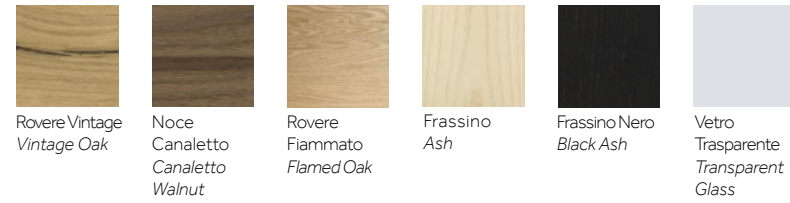

**Finiture Piano
Top Finishes**

**Finiture Base
Base Finishes**

MANERO
Tavolo/Table
Design Paolo Cappello

**Finiture Piano e Gambe
Top and Legs Finishes**

PIXIE
Tavolo/Table
Design Miniforms Lab

**Finiture Piano
Top Finishes**

**Finiture Gambe
Legs Finishes**

ACCO

Tavolo/Table

Design Florian Schmid

**Finiture Piano
Top Finishes**

**Finiture Base
Base Finishes**

GUSTAVE

Tavolo/Table

Design Paolo Cappello

**Finiture Piano
Top Finishes**

**Finiture Gambe
Legs Finishes**

GUSTAVE PLUS

Tavolo/Table

Design Paolo Cappello

**Finiture Piano
Top Finishes**

**Finiture Gambe
Legs Finishes**