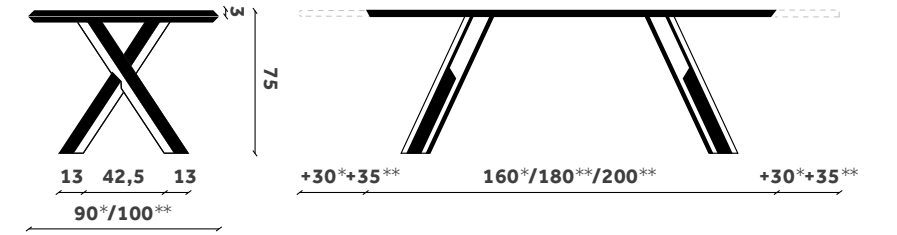

Design Paolo Cappello

**Finiture Piano
Top Finishes**

**Finiture Gambe
Legs Finishes**

GUSTAVE PLUS

Tavolo/Table

Design Paolo Cappello

**Finiture Piano
Top Finishes**

**Finiture Gambe
Legs Finishes**