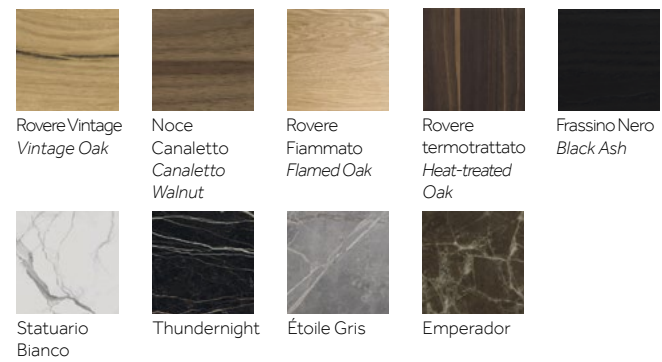

APPROFONDI- MENTI

Technical Sheets – Fiches Techniques –
Technischen Anhängen – Fichas Técnicas

BARRY
Tavolo/Table
Design Alain Gilles

**Finiture Piano
Top Finishes**

**Finiture Base
Base Finishes**

JUICE
Tavolo/Table
Design e-ggs

**Finiture Piano
Top Finishes**

**Finiture Base
Base Finishes**

MANERO
Tavolo/Table
Design Paolo Cappello

**Finiture Piano e Gambe
Top and Legs Finishes**

PIXIE
Tavolo/Table
Design Miniforms Lab

**Finiture Piano
Top Finishes**