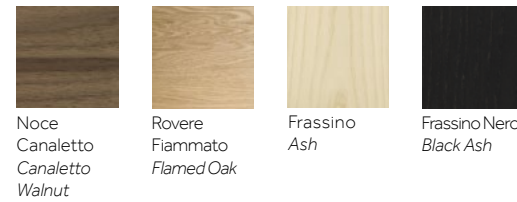

**Finiture Piano
Top Finishes**

**Finiture Base
Base Finishes**

MANERO
Tavolo/Table
Design Paolo Cappello

**Finiture Piano e Gambe
Top and Legs Finishes**

PIXIE
Tavolo/Table
Design Miniforms Lab

**Finiture Piano
Top Finishes**

**Finiture Gambe
Legs Finishes**

ACCO

Tavolo/Table

Design Florian Schmid

**Finiture Piano
Top Finishes**

**Finiture Base
Base Finishes**

GUSTAVE

Tavolo/Table

Design Paolo Cappello

**Finiture Piano
Top Finishes**

**Finiture Gambe
Legs Finishes**

GUSTAVE PLUS

Tavolo/Table

Design Paolo Cappello

**Finiture Piano
Top Finishes**

**Finiture Gambe
Legs Finishes**