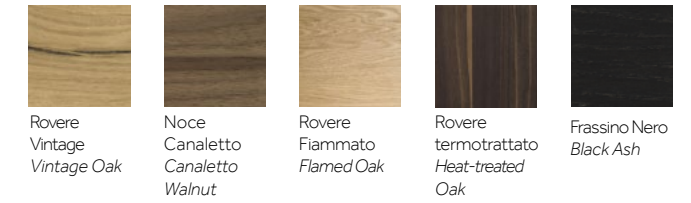

**Finiture Gambe
Legs Finishes**

ACCO

Tavolo/Table

Design Florian Schmid

**Finiture Piano
Top Finishes**

**Finiture Base
Base Finishes**

GUSTAVE

Tavolo/Table

Design Paolo Cappello

**Finiture Piano
Top Finishes**

**Finiture Gambe
Legs Finishes**

GUSTAVE PLUS

Tavolo/Table

Design Paolo Cappello

**Finiture Piano
Top Finishes**

**Finiture Gambe
Legs Finishes**

MAGGESE

Tavolo/Table

Design Paolo Cappello

**Finiture Piano
Top Finishes**

**Finiture Base
Base Finishes**

MAGGESE PLUS

Tavolo/Table

Design Paolo Cappello

Finiture Piano Top Finishes

Finiture Base Base Finishes

ARTÙ ESTENDIBILE

Tavolo/Table

Design Andrea Lucatello

Finiture Piano Top Finishes

→ Tonalità colori pagina 249
Shades page 249

Finiture Gambe Base Legs