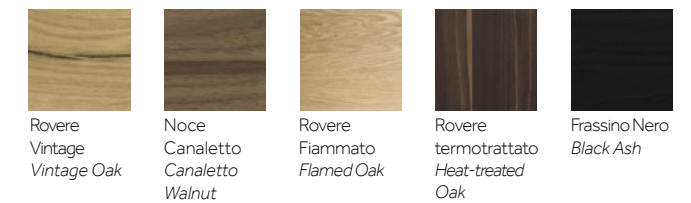

**Finiture Gambe
Legs Finishes**

ACCO

Tavolo/Table

Design Florian Schmid

**Finiture Piano
Top Finishes**

**Finiture Base
Base Finishes**

GUSTAVE

Tavolo/Table

Design Paolo Cappello

**Finiture Piano
Top Finishes**

**Finiture Gambe
Legs Finishes**

GUSTAVE PLUS

Tavolo/Table

Design Paolo Cappello

**Finiture Piano
Top Finishes**

**Finiture Gambe
Legs Finishes**

MAGGESE

Tavolo/Table

Design Paolo Cappello

**Finiture Piano
Top Finishes**

**Finiture Base
Base Finishes**

MAGGESE PLUS

Tavolo/Table

Design Paolo Cappello

Finiture Piano Top Finishes

Finiture Base Base Finishes

ARTÙ ESTENDIBILE

Tavolo/Table

Design Andrea Lucatello

Finiture Piano Top Finishes

→ Tonalità colori pagina 249
Shades page 249

Finiture Gambe Base Legs