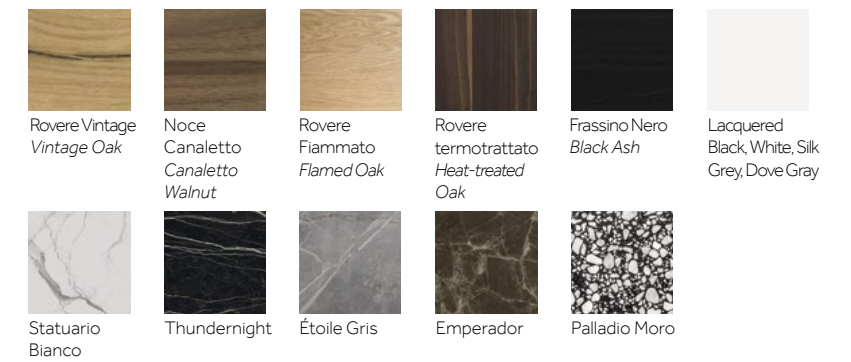

**Finiture Piano
Top Finishes**

**Finiture Base
Base Finishes**

MANERO
Tavolo/Table
Design Paolo Cappello

**Finiture Piano e Gambe
Top and Legs Finishes**

PIXIE
Tavolo/Table
Design Miniforms Lab

**Finiture Piano
Top Finishes**

**Finiture Gambe
Legs Finishes**

ACCO

Tavolo/Table

Design Florian Schmid

**Finiture Piano
Top Finishes**

**Finiture Base
Base Finishes**

GUSTAVE

Tavolo/Table