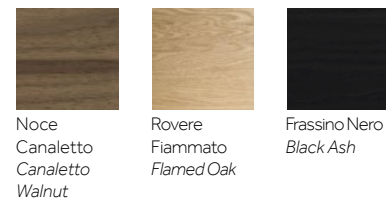

APPROFONDI- MENTI

Technical Sheets – Fiches Techniques –
Technischen Anhängen – Fichas Técnicas

BARRY
Tavolo/Table
Design Alain Gilles

**Finiture Piano
Top Finishes**

**Finiture Base
Base Finishes**

JUICE
Tavolo/Table
Design e-ggs

**Finiture Piano
Top Finishes**

**Finiture Base
Base Finishes**

MANERO
Tavolo/Table
Design Paolo Cappello

**Finiture Piano e Gambe
Top and Legs Finishes**

PIXIE
Tavolo/Table
Design Miniforms Lab

**Finiture Piano
Top Finishes**