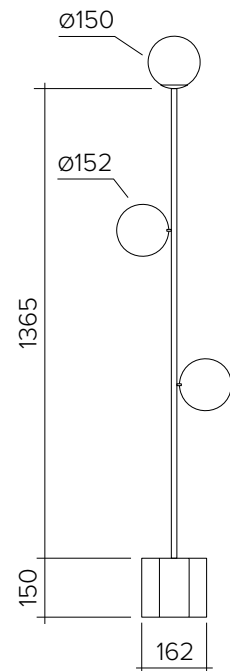

## PLATES 201

#### Product number:

201OL-F01-BR01

Black base; brushed brass

201OL-F01-BR02

White base; brushed brass

#### Bulb specification:

G9 Halogen max 25W or LED equivalent

The standard version is not dimmable; we do however offer the LED dimmer with Trailing edge technology upon request

230V IP20

Standard size cable 2 m

Sizes in mm

For additional colour options please contact Areti