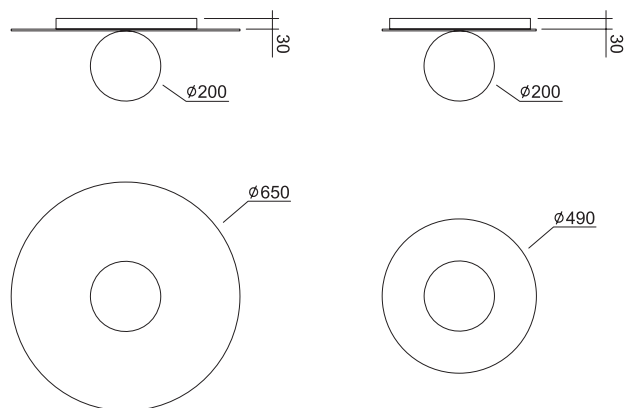

## PLATE AND SPHERE CEILING / WALL

**Materials:**  
Polished brass and glass

**Colour options:**  
For additional colour options please contact Areti

**Bulb specification:**  
E27 max 60W or LED Retrofit A60, 8-11W advised

230V IP20

Sizes in mm.

**Please note:**

Mirrored bulbs reflect a lot of heat back to the lamp holder.  
Depending on the space around the lamp holder, the heat might build up above the recommended temperature, especially if the heat is trapped when moving upwards.  
For this reason, the max. wattage indicated does not apply to mirrored bulbs, but to non mirrored bulbs only.  
If mirrored bulbs are desired, only those with a low wattage (such as LEDs) should be used.  
The max. wattage for mirrored bulbs is 5 watt LED (equivalent of 40 watt traditional bulb).