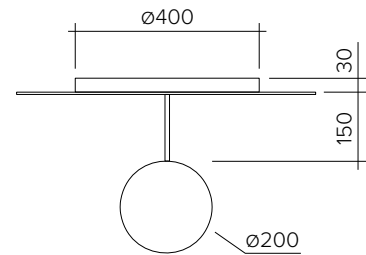

PLATE AND SPHERE 173

Ceiling/wall light - Option 1 - Small plate

Materials:
Polished brass and glass

Product number:
173OL-C02-BR01 Polished brass plate

Bulb specification:
E27 max 60W or LED equivalent

230V IP20

PLATE AND SPHERE 173

Ceiling light - Option 2 - Large plate with stem

Materials:
Polished brass and glass

Product number:
173OL-C03-BR01 Polished brass plate

Bulb specification:
E27 max 60W or LED equivalent

230V IP20

Sizes in mm

ARETI

www.atelierareti.com contact@atelierareti.com
Our collections are hand made and made to order, small irregularities in shape or surface will occur, they are inherent to the hand made process and should not be seen as flaws.
Variations in colour and size are available for some collections, please contact Areti for more details.

PLATE AND SPHERE 173

Ceiling light - Option 2 - Small plate with stem

Materials:
Polished brass and glass

Product number:
173OL-C04-BR01 Polished brass plate

Bulb specification:
E27 max 60W or LED equivalent