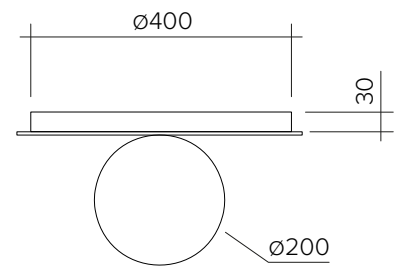

ARETI

www.atelierareti.com   contact@atelierareti.com

Our collections are hand made and made to order, small irregularities in shape or surface will occur, they are inherent to the hand made process and should not be seen as flaws. Variations in colour and size are available for some collections, please contact Areti for more details.