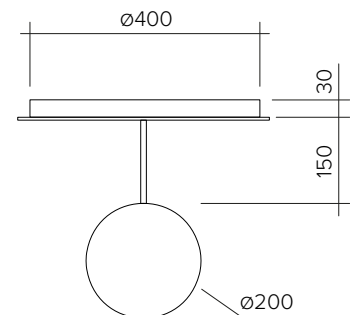

PLATE AND SPHERE 173

Ceiling light - Option 2 - Large plate with stem

Materials:
Polished brass and glass

Product number:
173OL-C03-BR01 Polished brass plate

Bulb specification:
E27 max 60W or LED equivalent

230V IP20

Sizes in mm

ARETI

www.atelierareti.com contact@atelierareti.com

Our collections are hand made and made to order, small irregularities in shape or surface will occur, they are inherent to the hand made process and should not be seen as flaws. Variations in colour and size are available for some collections, please contact Areti for more details.

PLATE AND SPHERE 173

Ceiling light - Option 2 - Small plate with stem

Materials:
Polished brass and glass

Product number:
173OL-C04-BR01 Polished brass plate

Bulb specification:
E27 max 60W or LED equivalent