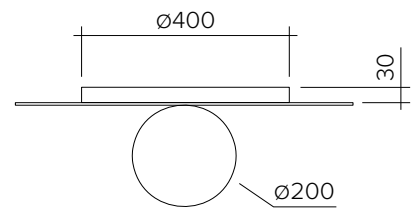

ARETI

www.atelierareti.com   contact@atelierareti.com

Our collections are hand made and made to order, small irregularities in shape or surface will occur, they are inherent to the hand made process and should not be seen as flaws. Variations in colour and size are available for some collections, please contact Areti for more details.