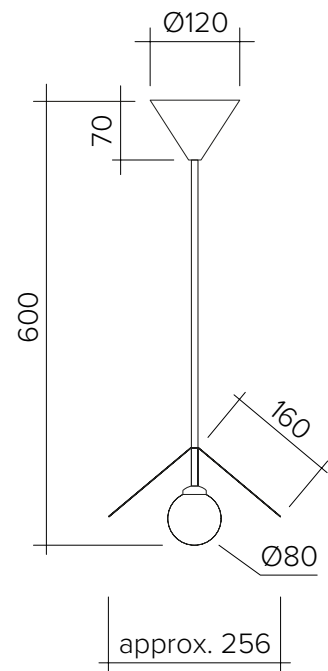

Brass disc; white ceiling attachment; white fabric cable

Bulb specification:

GY 6.35 12V Halogen capsule, dimmable. Max. 25W

230 V IP20

Standard size cable 1.5m, adjustable

Sizes in mm

ARETI

www.atelierareti.com contact@atelierareti.com

ILIOS 150

Pendant light - Metal rod

Materials:
Powder coated metal, glass globe, polished brass disc

Product number:
150OL-P02-BR01 Brass disc; black ceiling attachment; black metal rod
150OL-P02-BR02 Brass disc; white ceiling attachment; white metal rod

Bulb specification for metal rod:
G9 max 6W LED
Recommended bulb size: diameter 16mm x total length 47mm
(diameter must be under 20 mm)

230V IP20

Sizes in mm

ARETI

www.atelierareti.com contact@atelierareti.com