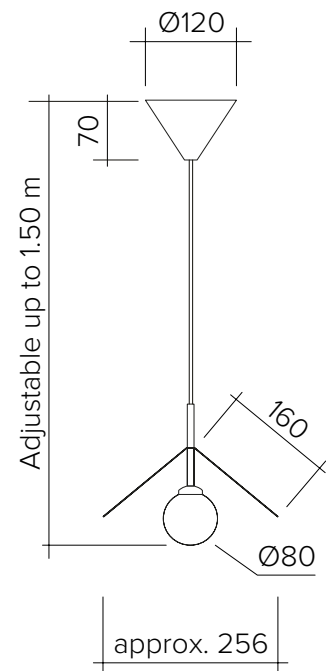

ILIOS 150

Pendant light - Fabric cable

Materials:

Powder coated metal, glass globe, polished brass disc, fabric cable

Product number:

150OL-P01-BR01

Brass disc; black ceiling attachment; black fabric cable

150OL-P01-BR02

Brass disc; white ceiling attachment; white fabric cable

Bulb specification:

GY 6.35 12V Halogen capsule, dimmable. Max. 25W

230 V IP20

Standard size cable 1.5m, adjustable

Sizes in mm

ARETI

www.atelierareti.com contact@atelierareti.com

ILIOS 150

Pendant light - Metal rod

Materials:
Powder coated metal, glass globe, polished brass disc

Product number:
150OL-P02-BR01 Brass disc; black ceiling attachment; black metal rod
150OL-P02-BR02 Brass disc; white ceiling attachment; white metal rod

Bulb specification for metal rod:
G9 max 6W LED
Recommended bulb size: diameter 16mm x total length 47mm
(diameter must be under 20 mm)

230V IP20

Sizes in mm

ARETI

www.atelierareti.com contact@atelierareti.com