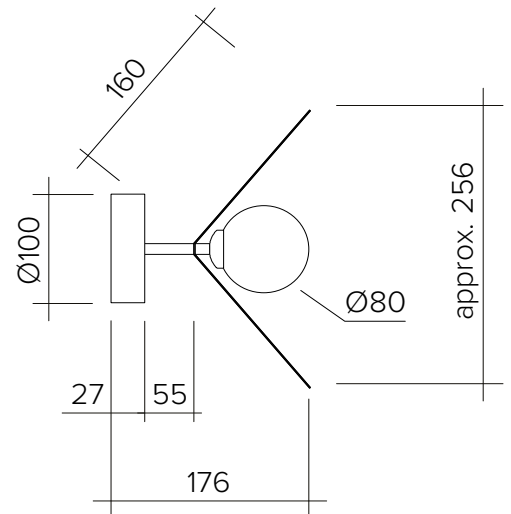

ILIOS 150

Wall light

Materials:

Powder coated metal, polished brass, glass

Product number:

150OL-W01-BR01
150OL-W01-BR02
150OL-W01-BR03

Polished brass disc; black attachment
Polished brass disc; white attachment
Polished brass disc; coloured attachment

Bulb specification:

G9 max 6W LED

Recommended bulb size: diameter 16mm x total length 47mm
(diameter must be under 20 mm)

230V IP20

Sizes in mm

Weight 2.9 kg

ARETI

www.atelierareti.com contact@atelierareti.com