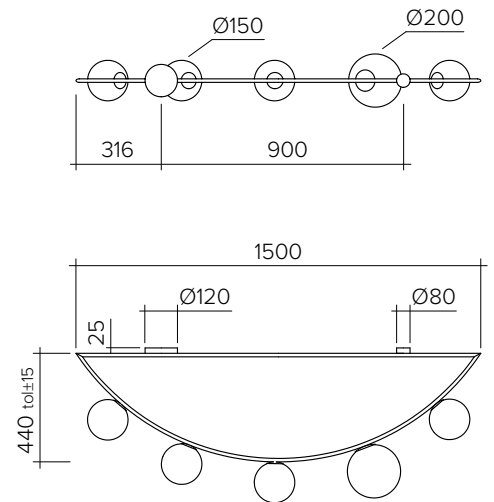

Bulb specification:

G9 max 25W or LED equivalent (two bulbs needed)

E27 max 40W or LED equivalent (one bulb needed)

230V IP20

Sizes in mm

For additional colour options please contact Areti

ARETI

www.atelierareti.com contact@atelierareti.com

GIRLANDE 317

Ceiling light - Large 1.5m 5 Globes

Materials:
Powder coated metal or brushed brass and glass sphere

Product number:	
317OL-C03-BR01	Brushed brass; white glass globes
317OL-C03-BR02	Brushed brass; white glass globes; coloured large globe
317OL-C03-ME01	Black; white glass globes
317OL-C03-ME02	Black; white glass globes; coloured large globe
317OL-C03-ME03	White; white glass globes
317OL-C03-ME04	White; white glass globes; coloured large globe

Bulb specification:
G9 max 25W or LED equivalent (four bulbs needed)
E27 max 40W or LED equivalent (one bulb needed)

230V IP20

Sizes in mm

For additional colour options please contact Areti

ARETI

www.atelierareti.com contact@atelierareti.com