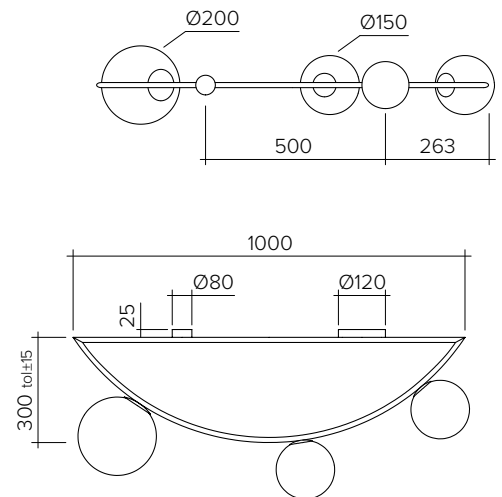

GIRLANDE 317

Ceiling light - Single

Materials:

Powder coated metal or brushed brass and glass sphere

Product number:

317OL-C01-BR01	Brushed brass; white glass globes
317OL-C01-BR02	Brushed brass; white glass globes; coloured large globe
317OL-C01-ME01	Black; white glass globes
317OL-C01-ME02	Black; white glass globes; coloured large globe
317OL-C01-ME03	White; white glass globes
317OL-C01-ME04	White; white glass globes; coloured large globe

Bulb specification:

G9 max 25W or LED equivalent (two bulbs needed)

E27 max 40W or LED equivalent (one bulb needed)

230V IP20

Sizes in mm

For additional colour options please contact Areti

ARETI

www.atelierareti.com contact@atelierareti.com