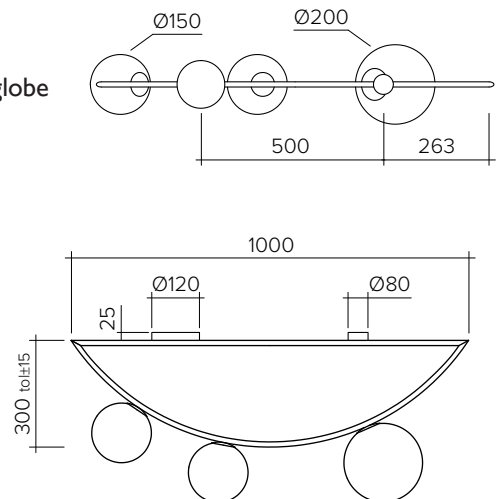

Bulb specification:

G9 max 25W or LED equivalent (two bulbs needed)

E27 max 40W or LED equivalent (one bulb needed)

230V IP20

Sizes in mm

For additional colour options please contact Areti

ARETI

www.atelierareti.com contact@atelierareti.com