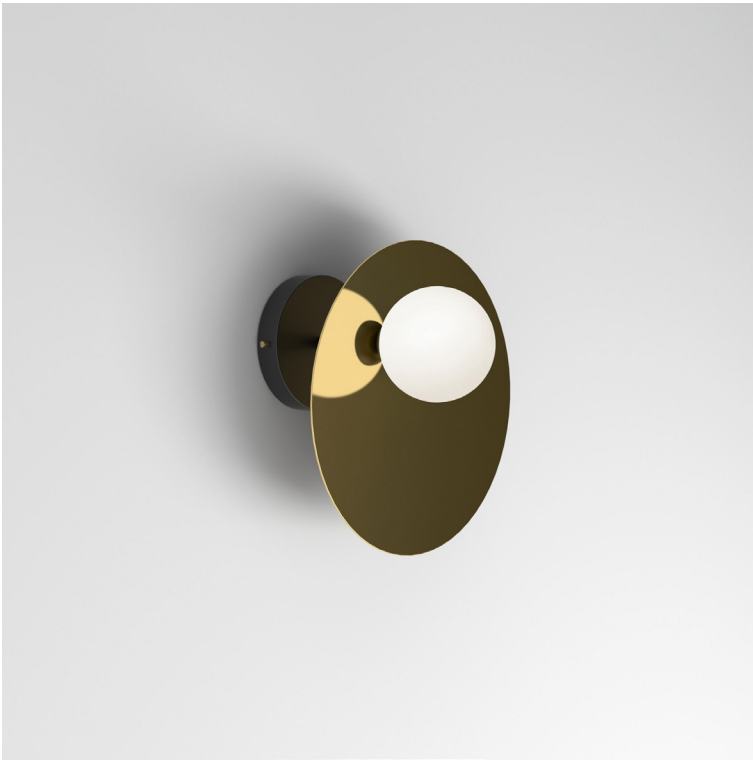

DISC AND SPHERE 140

Wall/Ceiling light - Asymmetric

Materials:

Powder coated metal, solid polished brass or chrome, glass

Product number:

I40OL-W06-BR01	Pill box with stem attach. / Brass disc; black attach.
I40OL-W06-BR02	Pill box with stem attach. / Brass disc; white attach.
I40OL-W06-CH01	Pill box with stem attach. / Chrome disc; black attach.
I40OL-W06-CH02	Pill box with stem attach. / Chrome disc; white attach.

Bulb specification:

G9 max 6W LED

Recommended bulb size: diameter 16mm x total length 47mm
(diameter must be under 20 mm)

230V IP20

Sizes in mm