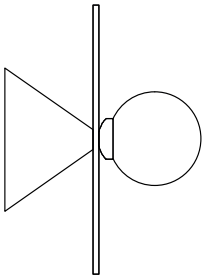

Wall attachment options

Standard version

Asymmetrical version

ARETI

www.atelierareti.com contact@atelierareti.com

Our collections are hand made and made to order, small irregularities in shape or surface will occur, they are inherent to the hand made process and should not be seen as flaws. Variations in colour and size are available for some collections, please contact Areti for more details.