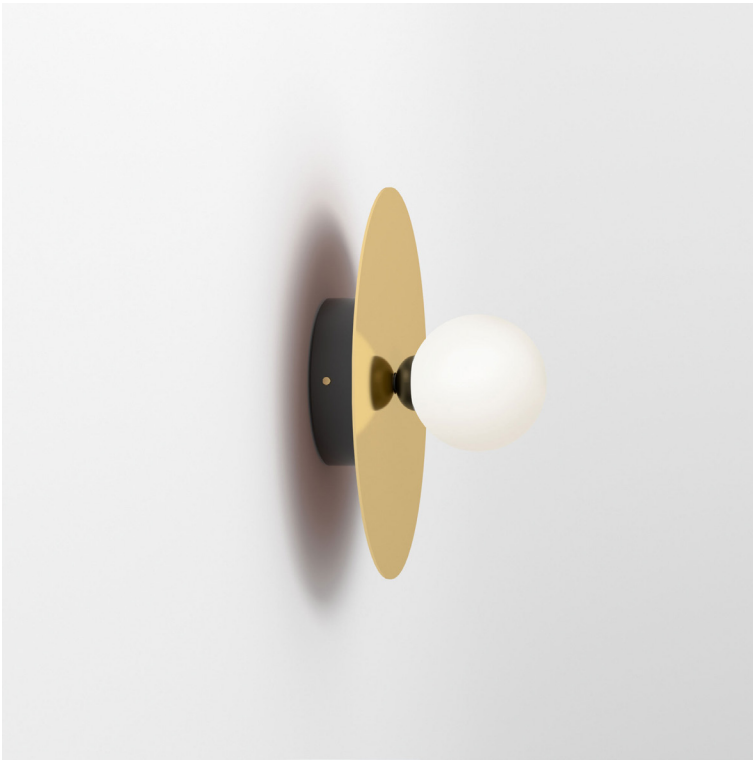

DISC AND SPHERE 140

Wall/Ceiling light

Materials:

Powder coated metal, solid polished brass or chrome, glass

Product number:

I40OL-W01-BR01	Cone attach. / Polished brass disc; black attachment
I40OL-W01-BR02	Cone attach. / Polished brass disc; white attachment
I40OL-W01-CH01	Cone attach. / Chrome disc; black attachment
I40OL-W01-CH02	Cone attach. / Chrome disc; white attachment

DISC AND SPHERE 140

Wall/Ceiling light

Materials:

Powder coated metal, solid polished brass or chrome, glass

Product number:

I40OL-W02-BR01	Pill box with stem attach. / Brass disc; black attach.
I40OL-W02-BR02	Pill box with stem attach. / Brass disc; white attach.
I40OL-W02-CH01	Pill box with stem attach. / Chrome disc; black attach.
I40OL-W02-CH02	Pill box with stem attach. / Chrome disc; white attach.

DISC AND SPHERE 140

Wall/Ceiling light

Materials:

Powder coated metal, solid polished brass or chrome, glass

Product number:

I40OL-W03-BR01	Pill box attach. / Brass disc; black attach.
I40OL-W03-BR02	Pill box attach. / Brass disc; white attach.
I40OL-W03-CH01	Pill box attach. / Chrome disc; black attach.
I40OL-W03-CH02	Pill box attach. / Chrome disc; white attach.

DISC AND SPHERE 140

Wall/Ceiling light

Materials:

Powder coated metal, solid polished brass or chrome, glass

Product number:

I40OL-W04-BR01	Half dome attach. / Brass disc; black attach.
I40OL-W04-BR02	Half dome attach. / Brass disc; white attach.
I40OL-W04-CH01	Half dome attach. / Chrome disc; black attach.
I40OL-W04-CH02	Half dome attach. / Chrome disc; white attach.