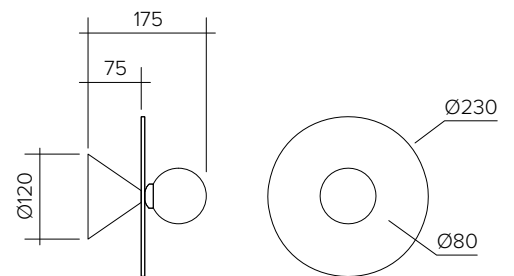

DISC AND SPHERE 140

Wall/Ceiling light

Materials:

Powder coated metal, solid polished brass or chrome, glass

Product number:

I40OL-W01-BR01	Cone attach. / Polished brass disc; black attachment
I40OL-W01-BR02	Cone attach. / Polished brass disc; white attachment
I40OL-W01-CH01	Cone attach. / Chrome disc; black attachment
I40OL-W01-CH02	Cone attach. / Chrome disc; white attachment

Bulb specification:

G9 max 6W LED

Recommended bulb size: diameter 16mm x total length 47mm
(diameter must be under 20 mm)

230V IP20

Sizes in mm

ARETI

www.atelierareti.com contact@atelierareti.com

Our collections are hand made and made to order, small irregularities in shape or surface will occur, they are inherent to the hand made process and should not be seen as flaws. Variations in colour and size are available for some collections, please contact Areti for more details.