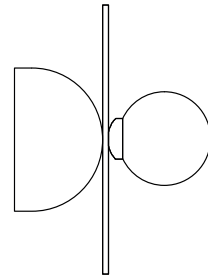

Wall attachment options

Standard version

I40OL-W04

Asymmetrical version

ARETI

www.atelierareti.com contact@atelierareti.com

Our collections are hand made and made to order, small irregularities in shape or surface will occur, they are inherent to the hand made process and should not be seen as flaws. Variations in colour and size are available for some collections, please contact Areti for more details.