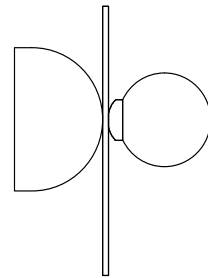

Wall attachment options

Standard version

Asymmetrical version

I40OL-W08

ARETI

www.atelierareti.com contact@atelierareti.com

Our collections are hand made and made to order, small irregularities in shape or surface will occur, they are inherent to the hand made process and should not be seen as flaws. Variations in colour and size are available for some collections, please contact Areti for more details.