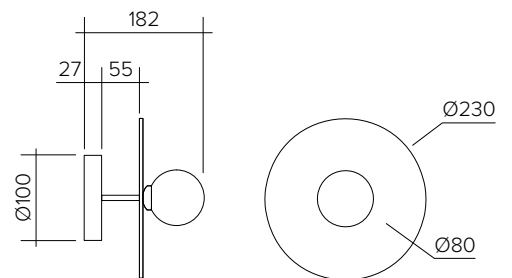

Bulb specification:

G9 max 6W LED

Recommended bulb size: diameter 16mm x total length 47mm
(diameter must be under 20 mm)

230V IP20

Sizes in mm

ARETI

www.atelierareti.com contact@atelierareti.com

Our collections are hand made and made to order, small irregularities in shape or surface will occur, they are inherent to the hand made process and should not be seen as flaws. Variations in colour and size are available for some collections, please contact Areti for more details.