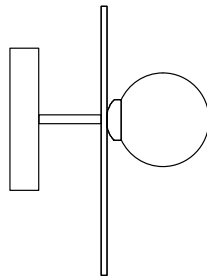

Wall attachment options

Standard version

Asymmetrical version

I40OL-W06

ARETI

www.atelierareti.com contact@atelierareti.com

Our collections are hand made and made to order, small irregularities in shape or surface will occur, they are inherent to the hand made process and should not be seen as flaws. Variations in colour and size are available for some collections, please contact Areti for more details.