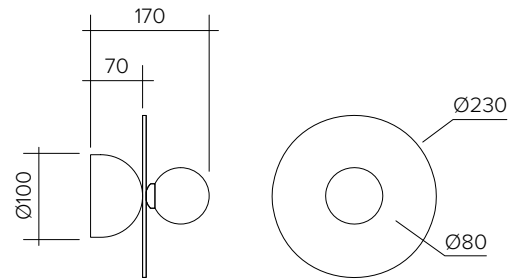

Bulb specification:

G9 max 6W LED

Recommended bulb size: diameter 16mm x total length 47mm
(diameter must be under 20 mm)

230V IP20

Sizes in mm

ARETI

www.atelierareti.com contact@atelierareti.com

Our collections are hand made and made to order, small irregularities in shape or surface will occur, they are inherent to the hand made process and should not be seen as flaws. Variations in colour and size are available for some collections, please contact Areti for more details.