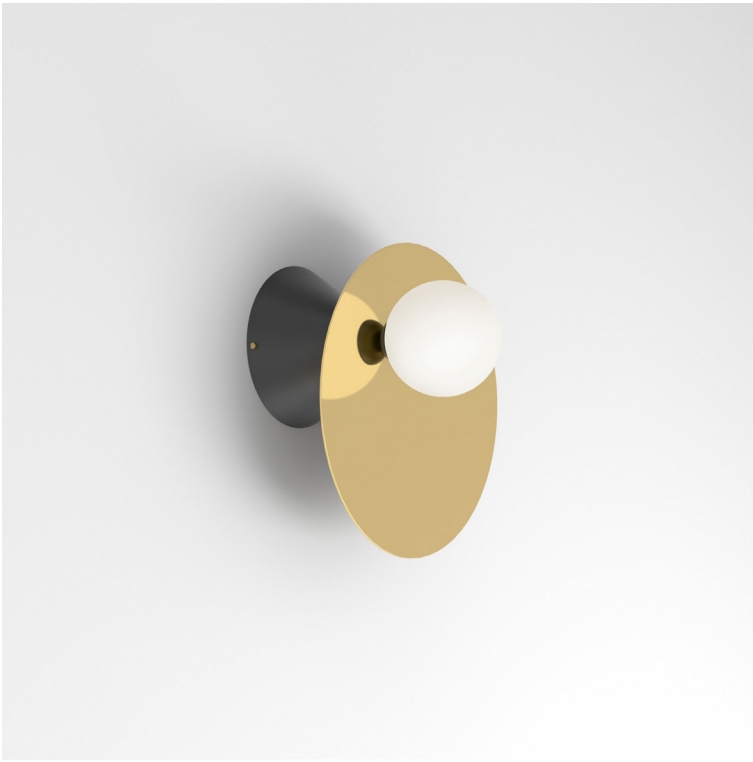

DISC AND SPHERE 140

Wall/Ceiling light

Materials:

Powder coated metal, solid polished brass or chrome, glass

Product number:

I40OL-W01-BR01	Cone attach. / Polished brass disc; black attachment
I40OL-W01-BR02	Cone attach. / Polished brass disc; white attachment
I40OL-W01-CH01	Cone attach. / Chrome disc; black attachment
I40OL-W01-CH02	Cone attach. / Chrome disc; white attachment

DISC AND SPHERE 140

Wall/Ceiling light

Materials:

Powder coated metal, solid polished brass or chrome, glass

Product number:

I40OL-W02-BR01	Pill box with stem attach. / Brass disc; black attach.
I40OL-W02-BR02	Pill box with stem attach. / Brass disc; white attach.
I40OL-W02-CH01	Pill box with stem attach. / Chrome disc; black attach.
I40OL-W02-CH02	Pill box with stem attach. / Chrome disc; white attach.

DISC AND SPHERE 140

Wall/Ceiling light

Materials:

Powder coated metal, solid polished brass or chrome, glass

Product number:

I40OL-W04-BR01	Half dome attach. / Brass disc; black attach.
I40OL-W04-BR02	Half dome attach. / Brass disc; white attach.
I40OL-W04-CH01	Half dome attach. / Chrome disc; black attach.
I40OL-W04-CH02	Half dome attach. / Chrome disc; white attach.

DISC AND SPHERE 140

Wall/Ceiling light - Asymmetric

Materials:

Powder coated metal, solid polished brass or chrome, glass

Product number:

I40OL-W05-BR01	Cone attach. / Polished brass disc; black attachment
I40OL-W05-BR02	Cone attach. / Polished brass disc; white attachment
I40OL-W05-CH01	Cone attach. / Chrome disc; black attachment
I40OL-W05-CH02	Cone attach. / Chrome disc; white attachment