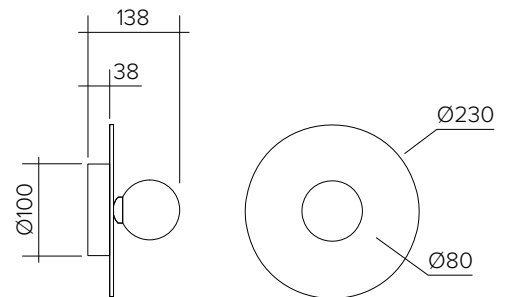

Bulb specification:

G9 max 6W LED

Recommended bulb size: diameter 16mm x total length 47mm
(diameter must be under 20 mm)

230V IP20

Sizes in mm

ARETI

www.atelierareti.com contact@atelierareti.com

Our collections are hand made and made to order, small irregularities in shape or surface will occur, they are inherent to the hand made process and should not be seen as flaws. Variations in colour and size are available for some collections, please contact Areti for more details.