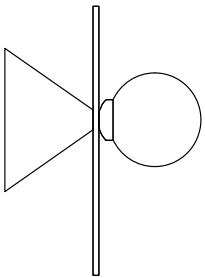

DISC AND SPHERE 140

Wall/Ceiling light

Materials:

Powder coated metal, solid polished brass or chrome, glass

Product number:

I40OL-W01-BR01	Cone attach. / Polished brass disc; black attachment
I40OL-W01-BR02	Cone attach. / Polished brass disc; white attachment
I40OL-W01-CH01	Cone attach. / Chrome disc; black attachment
I40OL-W01-CH02	Cone attach. / Chrome disc; white attachment

DISC AND SPHERE 140

Wall/Ceiling light - Asymmetric

Materials:

Powder coated metal, solid polished brass or chrome, glass

Product number:

I40OL-W08-BR01	Half dome attach. / Brass disc; black attach.
I40OL-W08-BR02	Half dome attach. / Brass disc; white attach.
I40OL-W08-CH01	Half dome attach. / Chrome disc; black attach.
I40OL-W08-CH02	Half dome attach. / Chrome disc; white attach.

Bulb specification:

G9 max 6W LED

Recommended bulb size: diameter 16mm x total length 47mm
(diameter must be under 20 mm)

230V IP20

Sizes in mm

ARETI

www.atelierareti.com contact@atelierareti.com

Our collections are hand made and made to order, small irregularities in shape or surface will occur, they are inherent to the hand made process and should not be seen as flaws. Variations in colour and size are available for some collections, please contact Areti for more details.

Wall attachment options

Standard version

I40OL-W01

I40OL-W02

I40OL-W03

I40OL-W04

Asymmetrical version

I40OL-W05