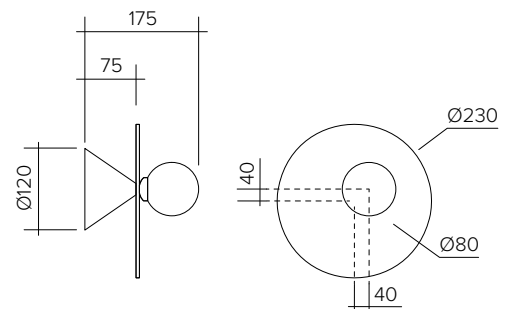

Bulb specification:

G9 max 6W LED

Recommended bulb size: diameter 16mm x total length 47mm
(diameter must be under 20 mm)

230V IP20

Sizes in mm

ARETI

www.atelierareti.com contact@atelierareti.com

Our collections are hand made and made to order, small irregularities in shape or surface will occur, they are inherent to the hand made process and should not be seen as flaws. Variations in colour and size are available for some collections, please contact Areti for more details.