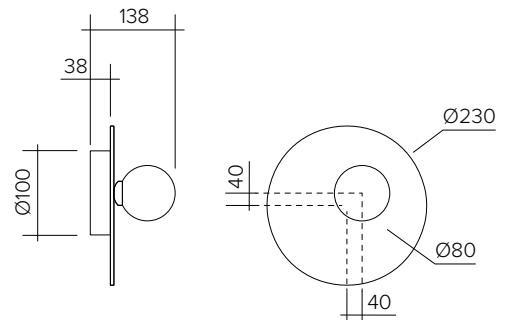

Bulb specification:

G9 max 6W LED

Recommended bulb size: diameter 16mm x total length 47mm
(diameter must be under 20 mm)

230V IP20

Sizes in mm

ARETI

www.atelierareti.com contact@atelierareti.com

Our collections are hand made and made to order, small irregularities in shape or surface will occur, they are inherent to the hand made process and should not be seen as flaws. Variations in colour and size are available for some collections, please contact Areti for more details.