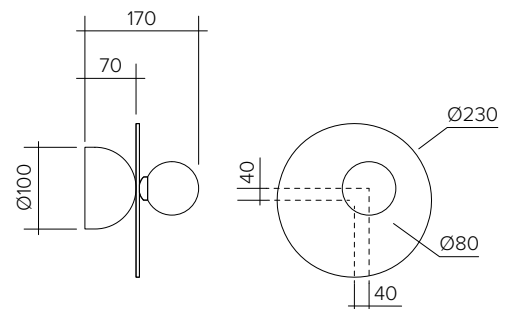

Bulb specification:

G9 max 6W LED

Recommended bulb size: diameter 16mm x total length 47mm
(diameter must be under 20 mm)

230V IP20

Sizes in mm

ARETI

www.atelierareti.com contact@atelierareti.com

Our collections are hand made and made to order, small irregularities in shape or surface will occur, they are inherent to the hand made process and should not be seen as flaws. Variations in colour and size are available for some collections, please contact Areti for more details.