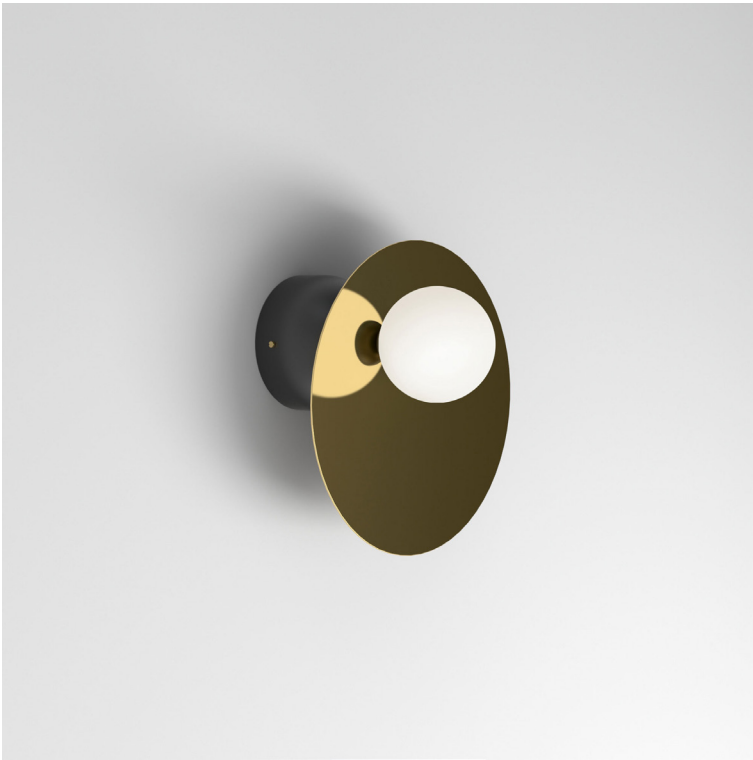

DISC AND SPHERE 140

Wall/Ceiling light - Asymmetric

Materials:

Powder coated metal, solid polished brass or chrome, glass

Product number:

I40OL-W08-BR01	Half dome attach. / Brass disc; black attach.
I40OL-W08-BR02	Half dome attach. / Brass disc; white attach.
I40OL-W08-CH01	Half dome attach. / Chrome disc; black attach.
I40OL-W08-CH02	Half dome attach. / Chrome disc; white attach.

Bulb specification:

G9 max 6W LED

Recommended bulb size: diameter 16mm x total length 47mm
(diameter must be under 20 mm)

230V IP20

Sizes in mm