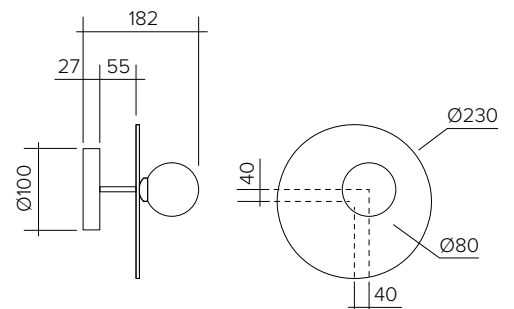

Bulb specification:

G9 max 6W LED

Recommended bulb size: diameter 16mm x total length 47mm
(diameter must be under 20 mm)

230V IP20

Sizes in mm

ARETI

www.atelierareti.com contact@atelierareti.com

Our collections are hand made and made to order, small irregularities in shape or surface will occur, they are inherent to the hand made process and should not be seen as flaws. Variations in colour and size are available for some collections, please contact Areti for more details.