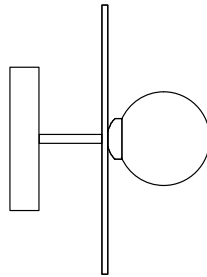

Wall attachment options

Standard version

I40OL-W02

Asymmetrical version

ARETI

www.atelierareti.com contact@atelierareti.com

Our collections are hand made and made to order, small irregularities in shape or surface will occur, they are inherent to the hand made process and should not be seen as flaws. Variations in colour and size are available for some collections, please contact Areti for more details.