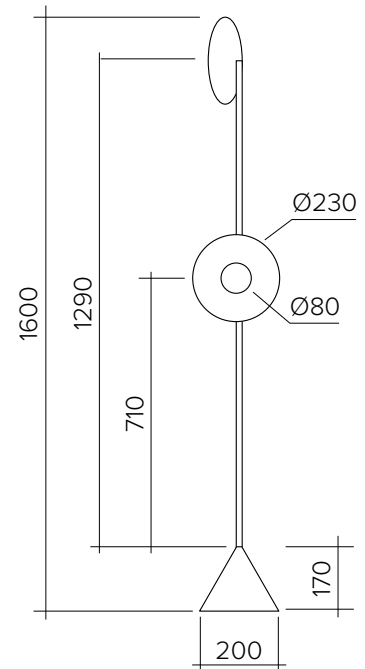

DISC AND SPHERE 140

Floor light

Materials:

Powder coated metal, polished brass, glass

Product number:

140OL-F01-BR01	Brass disc; black tube and base
140OL-F01-BR02	Brass disc; white tube and base
140OL-F01-CH01	Chrome disc; black tube and base
140OL-F01-CH02	Chrome disc; white tube and base

Bulb specification:

G9 max 6W LED

Recommended bulb size: diameter 16mm x total length 47mm
(diameter must be under 20 mm)

The standard version is not dimmable; we do however offer the LED dimmer with Trailing edge technology upon request.

230V IP20

Standard size cable 2 m

Sizes in mm

ARETI

www.atelierareti.com contact@atelierareti.com

Our collections are hand made and made to order, small irregularities in shape or surface will occur, they are inherent to the hand made process and should not be seen as flaws. Variations in colour and size are available for some collections, please contact Areti for more details.