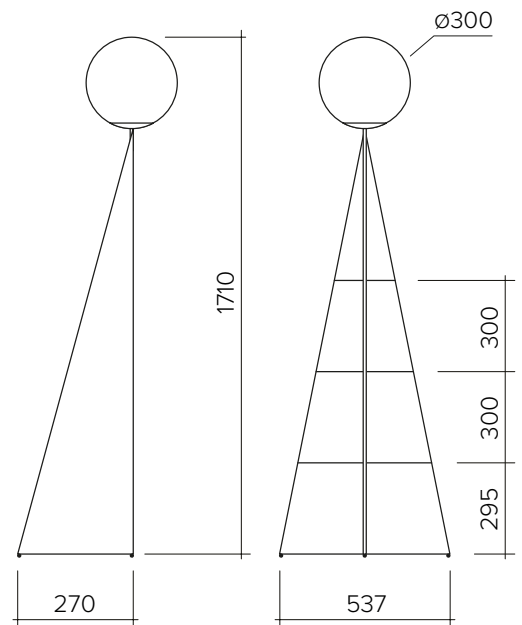

ARETI

www.atelierareti.com contact@atelierareti.com

Our collections are hand made and made to order, small irregularities in shape or surface will occur, they are inherent to the hand made process and should not be seen as flaws. Variations in colour and size are available for some collections, please contact Areti for more details.