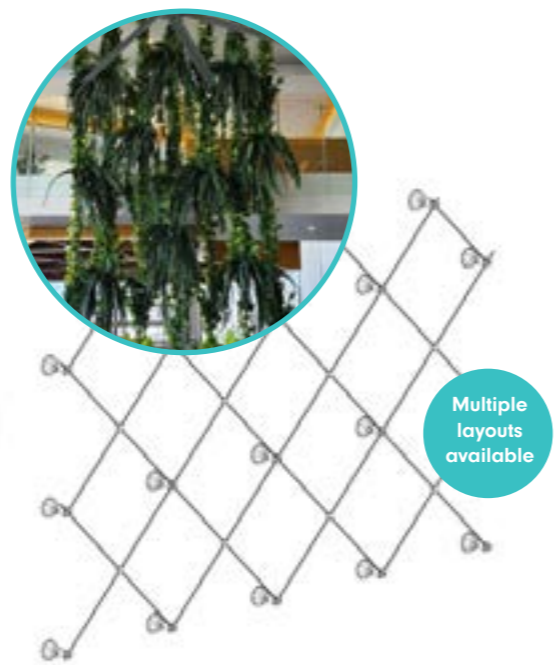

Cable Tension Wire Kit