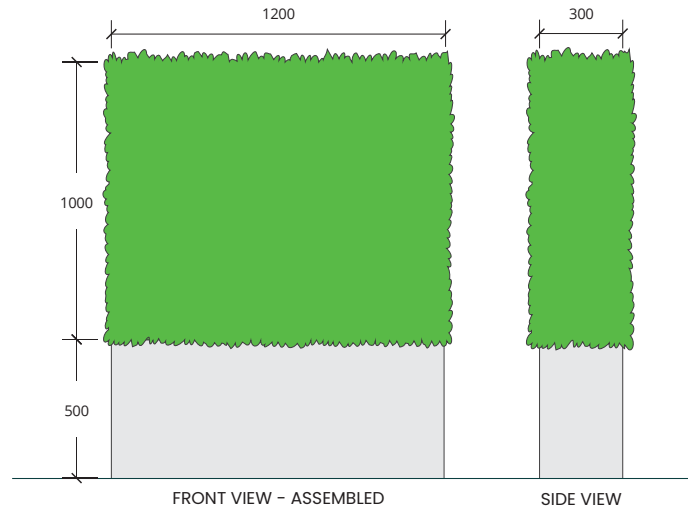

# Portable Boxwood Hedge Planter UV - Large

Make a lasting impression with our exquisite artificial hedges in planters. Our high-quality artificial boxwood planter is perfect for enhancing your indoor or outdoor space, providing an attractive and low-maintenance alternative to live plants, whether you're looking to add a touch of greenery to a reception area, create a statement piece for your storefront, or enhance your outdoor seating area.

<b>Product Name</b>	Portable Boxwood Hedge Planter UV - Large
<b>SKU</b>	EW-BOX-PORT-L
<b>Width</b>	300mm
<b>Length</b>	1200mm
<b>Height</b>	1500mm
<b>Base Finish</b>	WPC Panels
<b>Wheels</b>	Optional
<b>Frame</b>	Powdercoated steel
<b>UV Proof</b>	Yes
<b>Weight</b>	48kg (Hedge 18kg / planter 30kg)
<b>Warranty</b>	2 years
<b>Product link</b>	<a href="#">Click Here</a>

## Elevations - Portable Boxwood Hedge Planter UV - Large

Scale: 1:25

## Elevations - Portable Boxwood Hedge Planter UV - Large - Components

Scale: 1:25