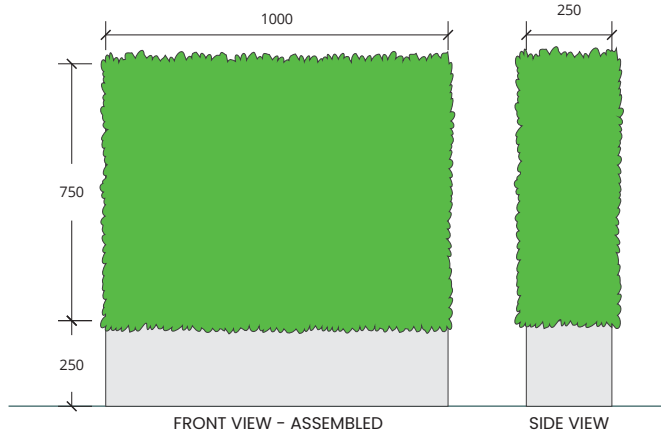

Portable Boxwood Hedge Planter UV - Small

Make a lasting impression with our exquisite artificial hedges in planters. Our high-quality artificial boxwood planter is perfect for enhancing your indoor or outdoor space, providing an attractive and low-maintenance alternative to live plants, whether you're looking to add a touch of greenery to a reception area, create a statement piece for your storefront, or enhance your outdoor seating area.

Product Name	Portable Boxwood Hedge Planter UV - Small
SKU	EW-BOX-PORT-S
Width	250mm
Length	1000mm
Height	1000mm
Base Finish	WPC Panels
Wheels	Optional
Frame	Powdercoated steel
UV Proof	Yes
Weight	24.5kg (Hedge 12kg / planter 12.5kg)
Warranty	2 years
Product link	Click Here

Elevations - Portable Boxwood Hedge Planter UV - Small

Scale: 1:20

Elevations - Portable Boxwood Hedge Planter UV - Small - Components

Scale: 1:20