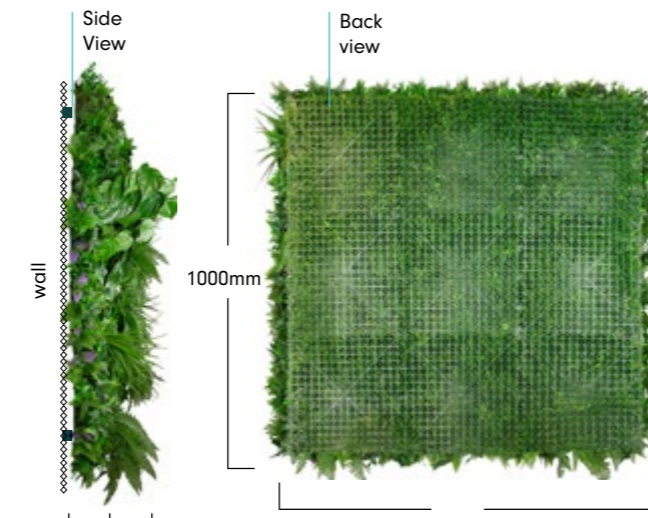

Specifications

 Panel Dimensions	H1000mm x W1000mm
 Weight	3 kg
 Fire Safe	Yes, fire retardant
 UV Safe	Yes, suitable for indoor and outdoor use*
 Warranty	4 years on fading or cracking
 Foliage Composition	Vibrant foliage with grasses, ferns, pothos, Ivy and purple leaves. Commonly used as a feature wall indoors and outdoors
 Style Packs	Each style comes with a separate set of curated plants for personal positioning
 Backing	Backing composition consists of a HDPE green flexible backing grid which can be cut to size with sharp scissors
 Fixings	Not supplied
 Installation	Each panel can be snap-locked together and fixed directly to the surface with screws or zip ties. Installation Instructions: evergreenwalls.com.au/installation-guide

*The Urban Garden and Urban Rainforest is suitable for indoor use only. If you wish to use this style outdoors, contact us to arrange.

Let's have some fun together.

Need some inspiration?
Scan for all sorts of fun

Front View

Side View

Back view

Foliage protrudes between 80-150mm

DPE green flexible backing

Urban Green Walls

Evergreen Urban

Urban Autumn