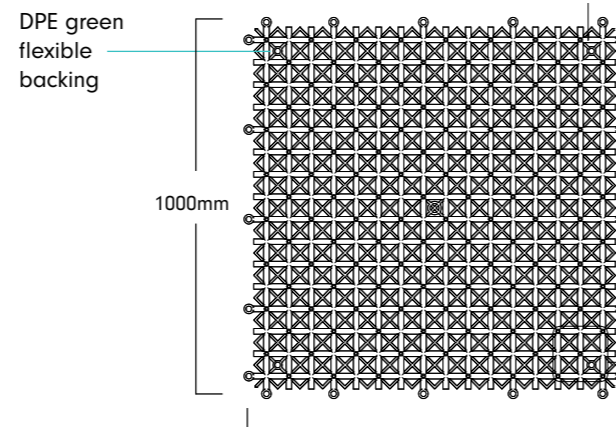

Specifications

 Panel Dimensions	H1000mm x W1000mm
 Weight	3 kg
 Fire Safe	Yes, fire retardant
 UV Safe	Yes, suitable for indoor and outdoor use*
 Warranty	4 years on fading or cracking
 Foliage Composition	Vibrant foliage with grasses, ferns, pothos, Ivy and purple leaves. Commonly used as a feature wall indoors and outdoors
 Style Packs	Each style comes with a separate set of curated plants for personal positioning
 Backing	Backing composition consists of a HDPE green flexible backing grid which can be cut to size with sharp scissors
 Fixings	Not supplied
 Installation	Each panel can be snap-locked together and fixed directly to the surface with screws or zip ties. Installation Instructions: evergreenwalls.com.au/installation-guide

Front View

Side View

Back view

Foliage protrudes between 80-150mm

DPE green flexible backing

Urban Green Walls

Evergreen Urban

Urban Autumn