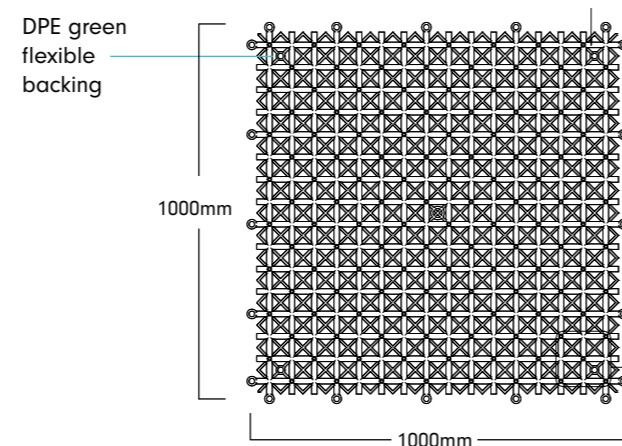

Specifications

 Panel Dimensions	H1000mm x W1000mm
 Weight	3 kg
 Fire Safe	Yes, fire retardant
 UV Safe	Yes, suitable for indoor and outdoor use*
 Warranty	4 years on fading or cracking
 Foliage Composition	Vibrant foliage with grasses, large and smaller leaves, clovers and dark ombre laurel leaves. Commonly used as a feature wall indoors and outdoors
 Style Packs	Each style comes with a separate set of curated plants for personal positioning
 Backing	Backing composition consists of a HDPE green flexible backing grid which can be cut to size with sharp scissors
 Fixings	Not supplied
 Installation	Each panel can be snap-locked together and fixed directly to the surface with screws or zip ties. Installation Instructions: evergreenwalls.com.au/installation-guide

Foliage protrudes between 80-150mm

Country Green Walls

Evergreen Country

Country Bloom

Country Blossom

Country Crimson

Country Garden

Country Lavender