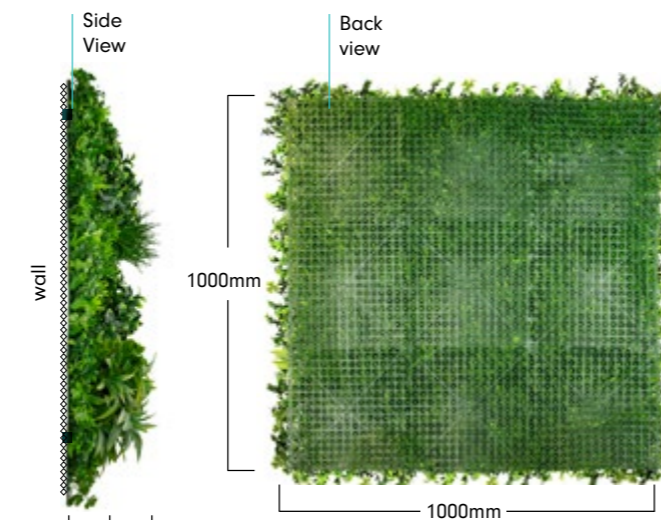

Specifications

 Panel Dimensions	H1000mm x W1000mm
 Weight	3 kg
 Fire Safe	Yes, fire retardant
 UV Safe	Yes, suitable for indoor and outdoor use*
 Warranty	4 years on fading or cracking
 Foliage Composition	Vibrant foliage with grasses, large and smaller leaves, clovers and dark ombre laurel leaves. Commonly used as a feature wall indoors and outdoors
 Style Packs	Each style comes with a separate set of curated plants for personal positioning
 Backing	Backing composition consists of a HDPE green flexible backing grid which can be cut to size with sharp scissors
 Fixings	Not supplied
 Installation	Each panel can be snap-locked together and fixed directly to the surface with screws or zip ties. Installation Instructions: evergreenwalls.com.au/installation-guide

*The Country Garden is suitable for indoor use only. If you wish to use this style outdoors, contact us to arrange.

Let's have some fun together.

Need some inspiration?
Scan for all sorts of fun

Front View

Foliage protrudes between 80-150mm

Country Green Walls

Evergreen Country

Country Bloom

Country Blossom

Country Crimson

Country Garden

Country Lavender