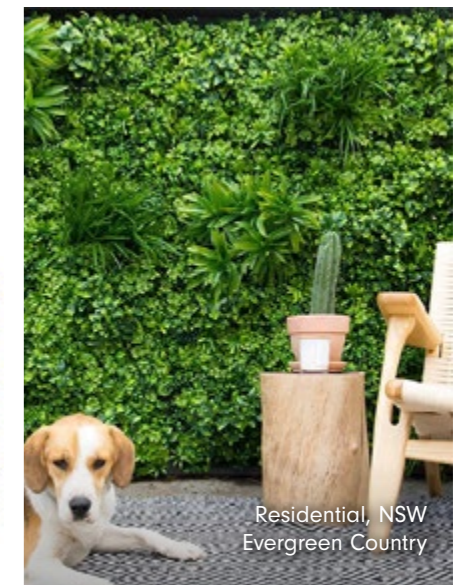

Residential, TAS
Evergreen Country