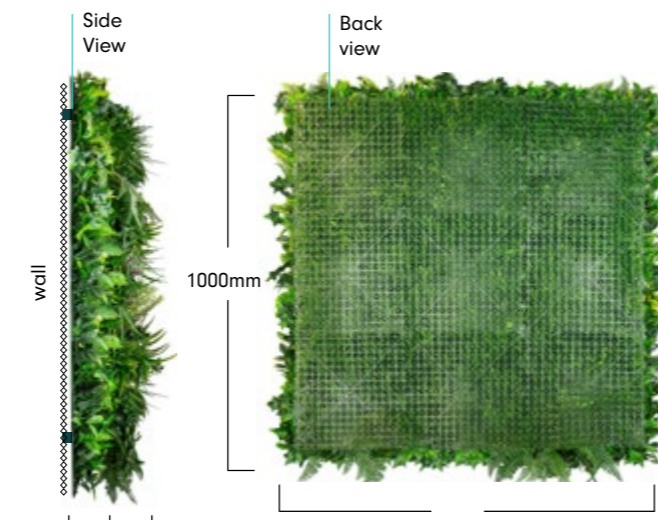

Best Seller Range Coastal

Description

The Coastal Green Wall Range features a luscious green foliage base on a flexible grid. Each Coastal style variation comes with a minimum of four grasses and/or bushes to arrange in your own unique way. Suitable for any residential or commercial space, this artificial green wall is suitable for indoors or outdoors and comes with a 4 year warranty.

Specifications

 Panel Dimensions	H1000mm x W1000mm
 Weight	3 kg
 Fire Safe	Yes, fire retardant
 UV Safe	Yes, suitable for indoor and outdoor use*
 Warranty	4 years on fading or cracking
 Foliage Composition	Vibrant foliage with grasses, ivy, ferns, clovers and dark ombre laurel leaves. Commonly used as a feature wall indoors and outdoors
 Style Packs	Each style comes with a separate set of curated plants for personal positioning
 Backing	Backing composition consists of a HDPE green flexible backing grid which can be cut to size with sharp scissors
 Fixings	Not supplied
 Installation	Each panel can be snap-locked together and fixed directly to the surface with screws or zip ties. Installation Instructions: evergreenwalls.com.au/installation-guide

*The Coastal Garden is suitable for indoor use only. If you wish to use this style outdoors, contact us to arrange.

Let's have some fun together.

Need some inspiration? Scan for all sorts of fun

Front View

Side View

Back view

Foliage protrudes between 80-150mm

DPE green flexible backing

Coastal Green Walls

Evergreen Coastal

Coastal Autumn

Coastal Bloom