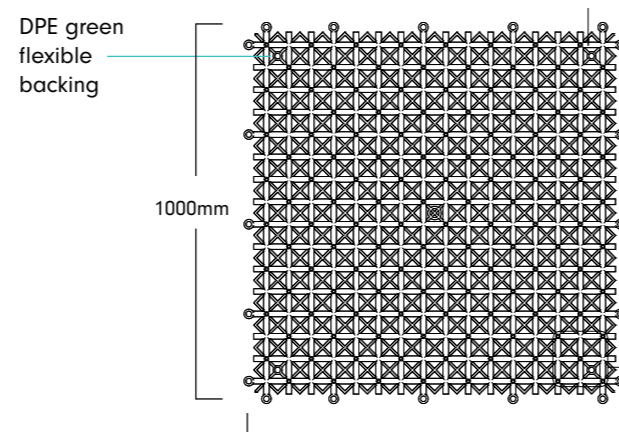

Specifications

 Panel Dimensions	H1000mm x W1000mm
 Weight	3 kg
 Fire Safe	Yes, fire retardant
 UV Safe	Yes, suitable for indoor and outdoor use*
 Warranty	4 years on fading or cracking
 Foliage Composition	Vibrant foliage with grasses, ivy, ferns, clovers and dark ombre laurel leaves. Commonly used as a feature wall indoors and outdoors
 Style Packs	Each style comes with a separate set of curated plants for personal positioning
 Backing	Backing composition consists of a HDPE green flexible backing grid which can be cut to size with sharp scissors
 Fixings	Not supplied
 Installation	Each panel can be snap-locked together and fixed directly to the surface with screws or zip ties. Installation Instructions: evergreenwalls.com.au/installation-guide

Side View

Back view

Foliage protrudes between 80-150mm

DPE green flexible backing

Coastal Green Walls

Evergreen Coastal

Coastal Autumn

Coastal Bloom