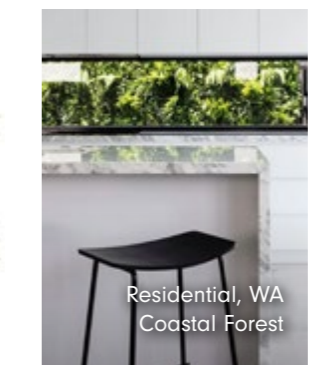

Best Seller Range Coastal

Description

The Coastal Green Wall Range features a luscious green foliage base on a flexible grid. Each Coastal style variation comes with a minimum of four grasses and/or bushes to arrange in your own unique way. Suitable for any residential or commercial space, this artificial green wall is suitable for indoors or outdoors and comes with a 4 year warranty.

Best Seller

Coastal Crimson

Coastal Deluxe

Coastal Forest

Coastal Garden

Coastal Luxe

Residential, WA Coastal Forest

Hospitality, NSW Coastal Garden