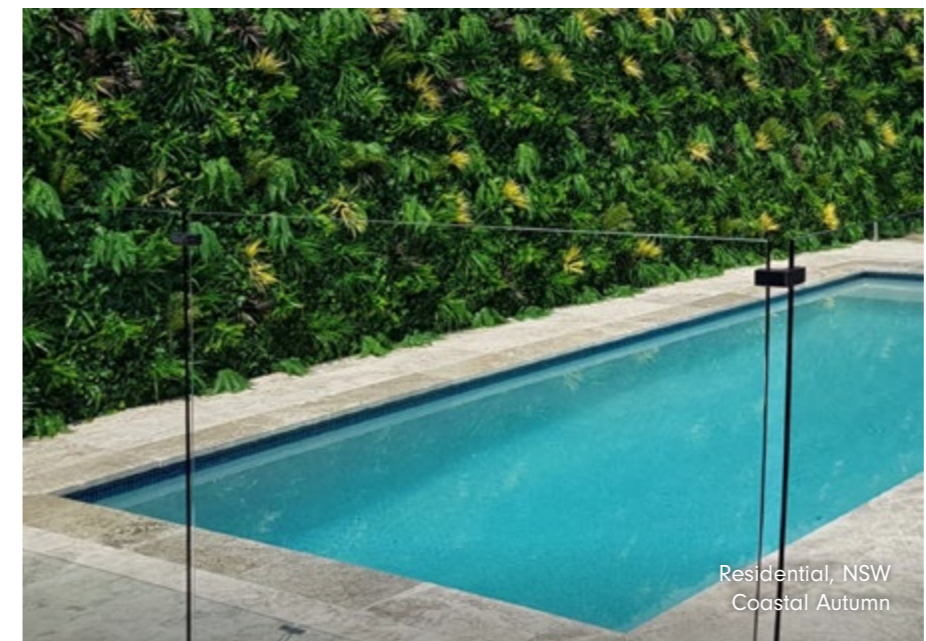

Residential, WA Coastal Forest

Residential, NSW Coastal Autumn