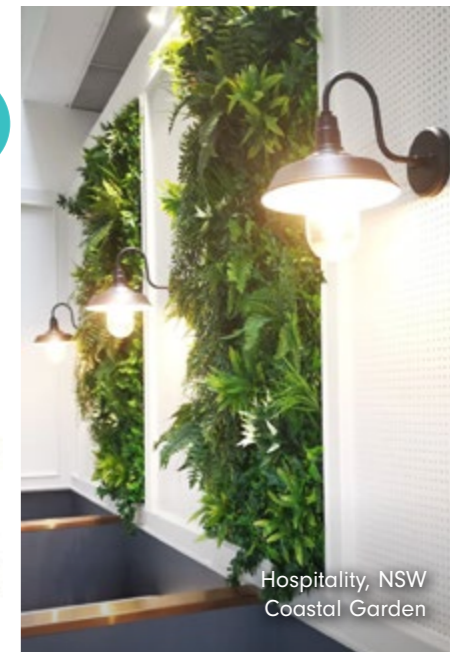

Best Seller Range Coastal

Description

The Coastal Green Wall Range features a luscious green foliage base on a flexible grid. Each Coastal style variation comes with a minimum of four grasses and/or bushes to arrange in your own unique way. Suitable for any residential or commercial space, this artificial green wall is suitable for indoors or outdoors and comes with a 4 year warranty.

Specifications

Panel Dimensions	H1000mm x W1000mm
Weight	3 kg
Fire Safe	Yes, fire retardant
UV Safe	Yes, suitable for indoor and outdoor use*
Warranty	4 years on fading or cracking
Foliage Composition	Vibrant foliage with grasses, ivy, ferns, clovers and dark ombre laurel leaves. Commonly used as a feature wall indoors and outdoors
Style Packs	Each style comes with a separate set of curated plants for personal positioning
Backing	Backing composition consists of a HDPE green flexible backing grid which can be cut to size with sharp scissors
Fixings	Not supplied
Installation	Each panel can be snap-locked together and fixed directly to the surface with screws or zip ties. Installation Instructions: evergreenwalls.com.au/installation-guide

*The Coastal Garden is suitable for indoor use only. If you wish to use this style outdoors, contact us to arrange.

Let's have some fun together.

Need some inspiration? Scan for all sorts of fun

Coastal Green Walls

Best Seller

Showroom
48 Winbourne Road
Brookvale NSW 2100
Sydney, Australia
Showroom by appointment only

evergreenwalls.com.au
Phone +61 2 8197 3002
Email info@evergreenwalls.com.au
Socials @evergreenwalls