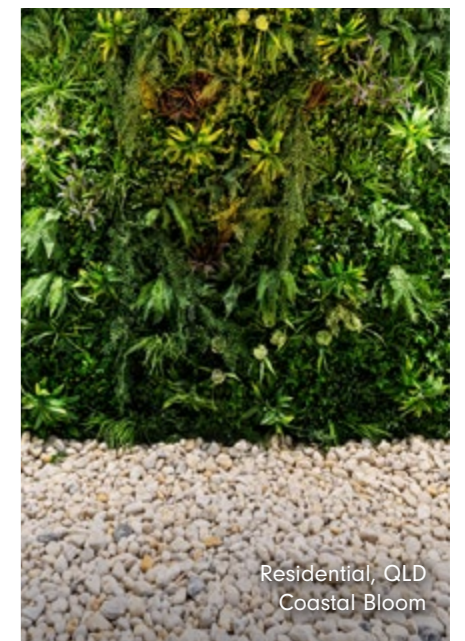

Residential, VIC Evergreen Coastal

Residential, NSW Coastal Autumn

Residential, QLD Coastal Bloom

Showroom
48 Winbourne Road
Brookvale NSW 2100
Sydney, Australia
Showroom by appointment only

evergreenwalls.com.au
Phone +61 2 8197 3002
Email info@evergreenwalls.com.au
Socials @evergreenwalls