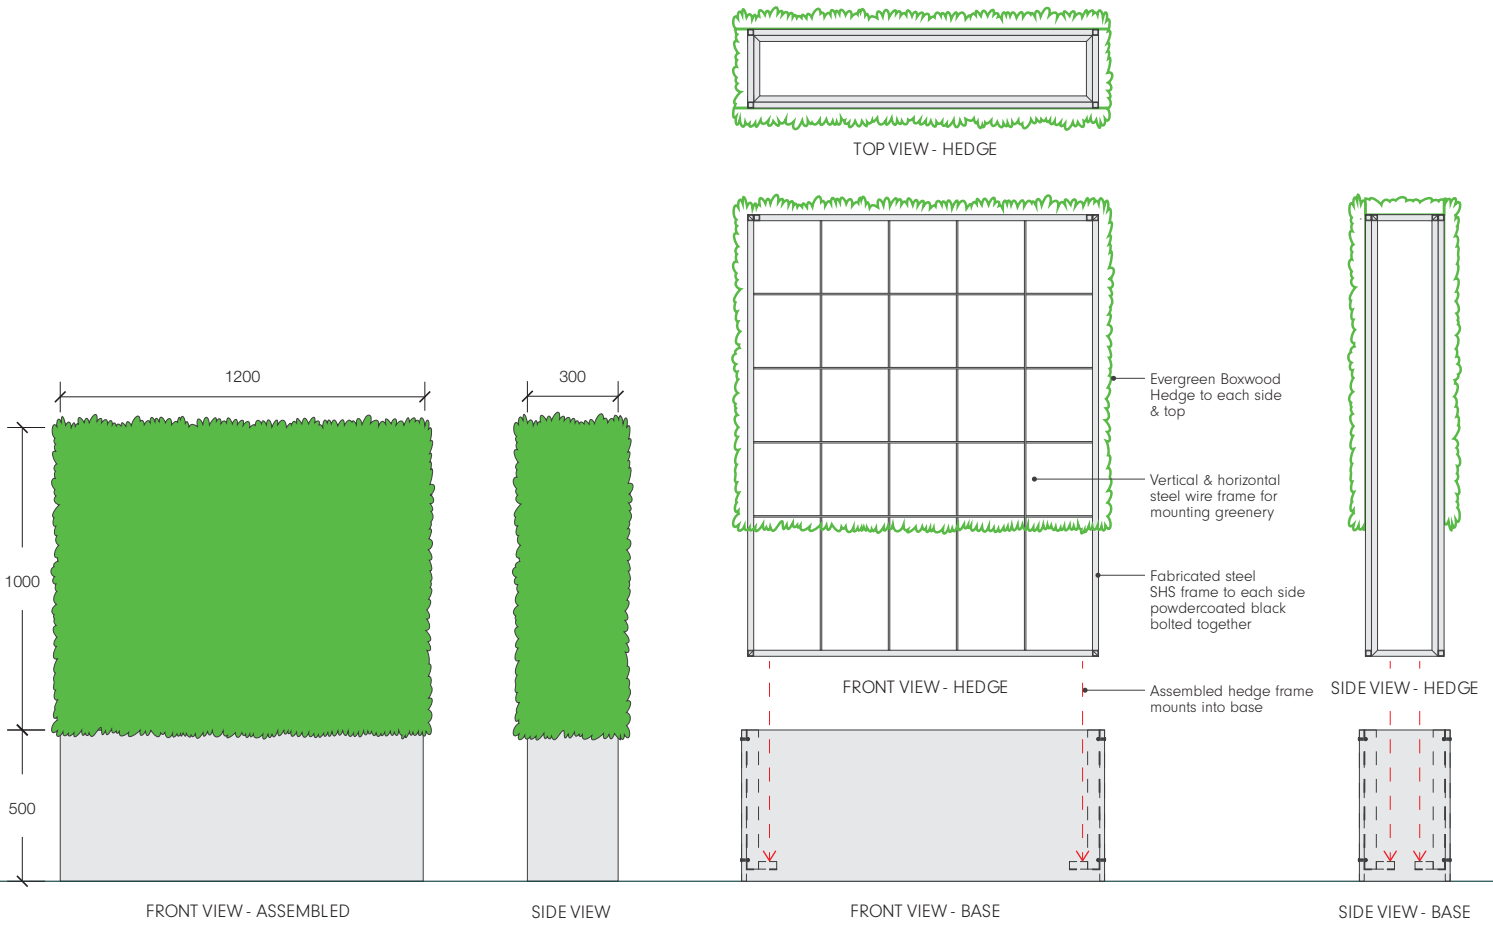

Data Sheet

Portable Boxwood Hedge Planter UV - Large

Make a lasting impression with our exquisite artificial hedges in planters. Our high-quality artificial boxwood planter is perfect for enhancing your indoor or outdoor space, providing an attractive and low-maintenance alternative to live plants, whether you're looking to add a touch of greenery to a reception area, create a statement piece for your storefront, or enhance your outdoor seating area.

Elevations - Portable Boxwood Hedge Planter UV - Large
Scale 1:25

Elevations - Portable Boxwood Hedge Planter UV - Large - Components
Scale 1:25

Product Name	Width	Length	Height	Base Finish	Wheels	Frame	UV Proof	Weight	Warranty
Portable Boxwood Hedge Planter UV - Large	300mm	1200mm	1500mm	WPC Panels	Optional	Powdercoated steel	Yes	49kg	4 years outside