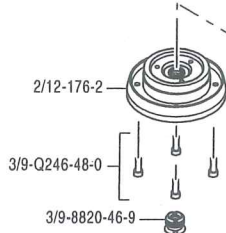

2/12-176-2

[049368-705288]

6.16-421-6
SL-570U
PRO 500 BHX
Cat.No.613-500

(2015.6-)
(2015.7.1)

2/12-191-6

2/12-192-4

HEAD PARTS
PBH-525DS

2/22-664-5

2/26-192-0