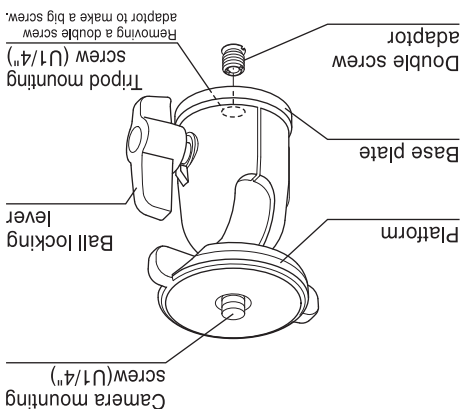

Specification

Components

Thank you very much for choosing SLIK product. SLIK Corporation has designed to be a sturdy, rugged, dependable product that will provide you with many years of satisfactory use. Please take a few moments that you can take full advantage of many fine features. Retain this operating instruction in case you might want to refer back to it.

⚠ Caution This caution icon refers to information pertaining to important safety procedures in preventing injuries, or damages which may occur as a result of mishandling this product.

🚫 Prohibition This prohibited icon refers to information pertaining to prohibited contents. Please refer to instructions closely to avoid accidents.

Operating Instructions