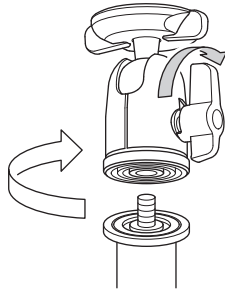

Components

Specification

Height	75 mm
Weight	130 g
Tripod mounting screw	U1/4"
Camera mounting screw (Removing double screw adaptor)	U1/4" (U3/8")

Carrying the tripod

🚫 Prohibition

Carrying a tripod with a camera left on can result in unexpected accidents. We therefore, recommend you to remove your camera while carrying the tripod.

Attaching to the tripod

Fasten the ball locking lever and screw into a tripod mounting screw.

Attaching a camera

Loosen the ball locking lever. Having a camera, rotate the camera platform and fix it firmly.

Operation

A camera can be moved freely while the ball locking lever is loosened. Tighten the ball locking lever when a camera angle is determined.

A camera can be moved freely while the ball locking lever is loosened. Tighten the ball locking lever when a camera angle is determined.