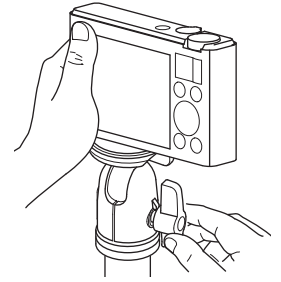

Components

Specification

Height	75 mm
Weight	130 g
Tripod mounting screw	U1/4"
Camera mounting screw (Removing double screw adaptor)	U1/4" (U3/8")

Carrying the tripod

🚫 Prohibition

Carrying a tripod with a camera left on can result in unexpected accidents. We therefore, recommend you to remove your camera while carrying the tripod.

Attaching to the tripod

Fasten the ball locking lever and screw into a tripod mounting screw.

Attaching a camera

Loosen the ball locking lever. Having a camera, rotate the camera platform and fix it firmly.

Operation

A camera can be moved freely while the ball locking lever is loosened. Tighten the ball locking lever when a camera angle is determined.

A camera can be moved freely while the ball locking lever is loosened. Tighten the ball locking lever when a camera angle is determined.

Operation

Loosen the ball locking lever. Having a camera, rotate the camera platform and fix it firmly.

Attaching a camera

Fasten the ball locking lever and screw into a tripod mounting screw.

Attaching to the tripod