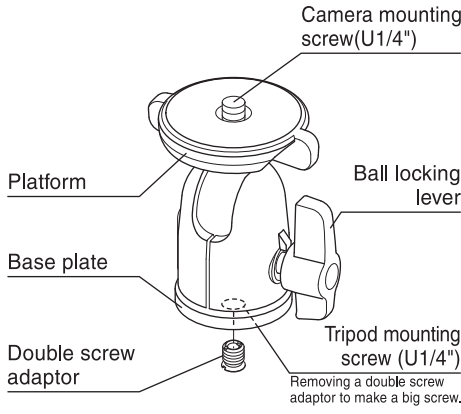

Components

Specification

Height	75 mm
Weight	130 g
Tripod mounting screw	U1/4"
Camera mounting screw (Removing double screw adaptor)	U1/4" (U3/8")

Carrying the tripod

🚫 Prohibition

Carrying a tripod with a camera left on can result in unexpected accidents. We therefore, recommend you to remove your camera while carrying the tripod.