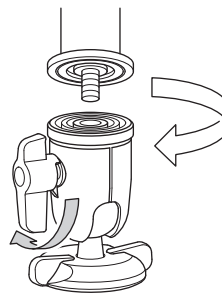

Components

Specification

Height	75 mm
Weight	130 g
Tripod mounting screw	U1/4"
Camera mounting screw (Removing double screw adaptor)	U1/4" (U3/8")

Carrying the tripod

🚫 Prohibition

Carrying a tripod with a camera left on can result in unexpected accidents. We therefore, recommend you to remove your camera while carrying the tripod.

Attaching to the tripod

Fasten the ball locking lever and screw into a tripod mounting screw.

Attaching a camera

Loosen the ball locking lever. Having a camera, rotate the camera platform and fix it firmly.

Operation

A camera can be moved freely while the ball locking lever is loosened. Tighten the ball locking lever when a camera angle is determined.

A camera can be moved freely while the ball locking lever is loosened. Tighten the ball locking lever when a camera angle is determined.

Operation

Loosen the ball locking lever. Having a camera, rotate the camera platform and fix it firmly.

Attaching a camera

Fasten the ball locking lever and screw into a tripod mounting screw.

Attaching to the tripod