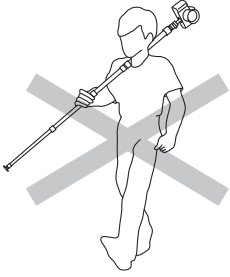

⚠ Caution This caution icon refers to information pertaining to important safety procedures in preventing injuries, or damages which may occur as a result of mishandling this product.

🚫 Prohibition This prohibited icon refers to information pertaining to prohibited contents. Please refer to instructions closely to avoid accidents.

Components

Specification

Height	75 mm
Weight	130 g
Tripod mounting screw	U1/4"
Camera mounting screw (Removing double screw adaptor)	U1/4" (U3/8")

Carrying the tripod

🚫 Prohibition

Carrying a tripod with a camera left on can result in unexpected accidents. We therefore, recommend you to remove your camera while carrying the tripod.

Attaching to the tripod

Fasten the ball locking lever and screw into a tripod mounting screw.

Attaching a camera

Loosen the ball locking lever. Having a camera, rotate the camera platform and fix it firmly.

Operation

A camera can be moved freely while the ball locking lever is loosened. Tighten the ball locking lever when a camera angle is determined.

A camera can be moved freely while the ball locking lever is loosened. Tighten the ball locking lever when a camera angle is determined.