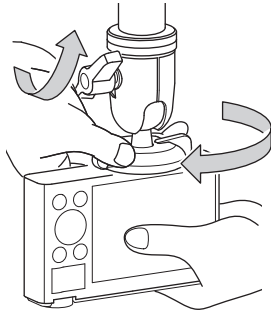

Components

Specification

Height	75 mm
Weight	130 g
Tripod mounting screw	U1/4"
Camera mounting screw (Removing double screw adaptor)	U1/4" (U3/8")

Carrying the tripod

🚫 Prohibition

Carrying a tripod with a camera left on can result in unexpected accidents. We therefore, recommend you to remove your camera while carrying the tripod.

Attaching to the tripod

Fasten the ball locking lever and screw into a tripod mounting screw.

Attaching a camera

Loosen the ball locking lever. Having a camera, rotate the camera platform and fix it firmly.

Operation

A camera can be moved freely while the ball locking lever is loosened. Tighten the ball locking lever when a camera angle is determined.

A camera can be moved freely while the ball locking lever is loosened. Tighten the ball locking lever when a camera angle is determined.

Operation

Loosen the ball locking lever. Having a camera, rotate the camera platform and fix it firmly.

Attaching a camera

Fasten the ball locking lever and screw into a tripod mounting screw.

Attaching to the tripod