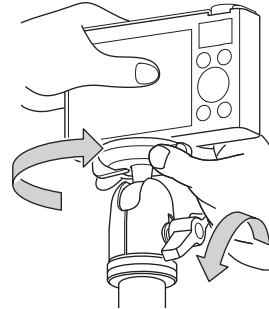

⚠ Caution This caution icon refers to information pertaining to important safety procedures in preventing injuries, or damages which may occur as a result of mishandling this product.

🚫 Prohibition This prohibited icon refers to information pertaining to prohibited contents. Please refer to instructions closely to avoid accidents.

Components

Specification

Height	75 mm
Weight	130 g
Tripod mounting screw	U1/4"
Camera mounting screw (Removing double screw adaptor)	U1/4" (U3/8")

Carrying the tripod

🚫 Prohibition

Carrying a tripod with a camera left on can result in unexpected accidents. We therefore, recommend you to remove your camera while carrying the tripod.

Attaching to the tripod

Fasten the ball locking lever and screw into a tripod mounting screw.

Attaching a camera

Loosen the ball locking lever. Having a camera, rotate the camera platform and fix it firmly.

Operation

A camera can be moved freely while the ball locking lever is loosened. Tighten the ball locking lever when a camera angle is determined.

A camera can be moved freely while the ball locking lever is loosened. Tighten the ball locking lever when a camera angle is determined.