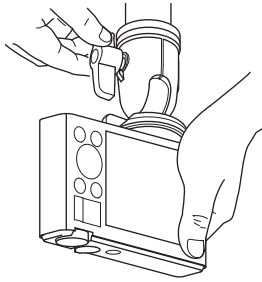

Components

Specification

Height	75 mm
Weight	130 g
Tripod mounting screw	U1/4"
Camera mounting screw (Removing double screw adaptor)	U1/4" (U3/8")

Carrying the tripod

🚫 Prohibition

Carrying a tripod with a camera left on can result in unexpected accidents. We therefore, recommend you to remove your camera while carrying the tripod.

Attaching to the tripod

Fasten the ball locking lever and screw into a tripod mounting screw.

Attaching a camera

Loosen the ball locking lever. Having a camera, rotate the camera platform and fix it firmly.

Operation

A camera can be moved freely while the ball locking lever is loosened. Tighten the ball locking lever when a camera angle is determined.

A camera can be moved freely while the ball locking lever is loosened. Tighten the ball locking lever when a camera angle is determined.

Operation

Loosen the ball locking lever. Having a camera, rotate the camera platform and fix it firmly.

Attaching a camera

Fasten the ball locking lever and screw into a tripod mounting screw.

Attaching to the tripod