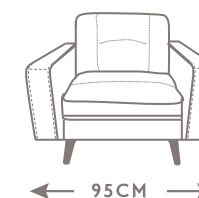

DIVANO
PICENO

italia
LIVING
ITALIAN FEELINGS

MODELLO 2490

PICENO

CODE 64 | LARGE SOFA

CODE 09 | SOFA

CODE 05 | LOVESEAT

CODE 03 | ARMCHAIR