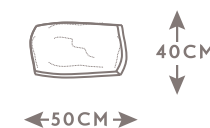

MODELLO 2490

PICENO

2490 CR

SPECIFICHE TECNICHE TECHNICAL SPECIFICATIONS

STRUTTURA: Legno massello di abete e pannelli in masonite e multistrato.

SOSPENSIONI: Cinghie elastiche rinforzate di polipropilene e lattice naturale sulla spalla e molle greche sulla seduta.

IMBOTTITURA: Poliuretano espanso indeformabile a densità differenziata.

CUSCINO SEDILE: Poliuretano espanso indeformabile a densità differenziata con rivestimento in morbida fibra Dacron.

CUSCINO SPALLIERA: Morbida fibra Dacron.

BRACCIOLI: Poliuretano espanso indeformabile a densità differenziata con rivestimento in morbida fibra Dacron.

PIEDI: legno (h. 16 cm)

CARCASS: spruce, chipboard and multilayers panels.

SPRINGING: polypropylene and natural elastic belts on back and rings on seats.

PADDING: stress-resistant polyurethane foam available in different densities.

SEAT CUSHIONS: stress-resistant polyurethane VITA foam covered with Dacron hollow soft polyester fiber.

BACK CUSHIONS: Fiber.

ARMS: stress-resistant polyurethane VITA foam covered with Dacron hollow soft polyester fiber.

FEET: wood (h. 16 cm)