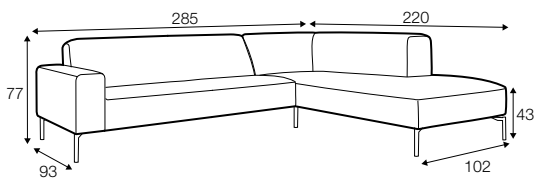

fixed

SPECIAL

modular system

footstool 103x82

2 seater

3 seater

set 1 right / or left

3 seater left / or right + chaiselongue right / or left

set 2 right / or left

2 seater left / or right + chaiselongue right / or left

set 3 right / or left

3 seater left / or right + divan right / or left

modular system

elements of the modular system

2 seater left / or right

3 seater left / or right

3 seater without armrests

chaiselongue right / or left

divan right / or left

extra dimensions

depth of seat

legs

no. 145A
metal painted
black