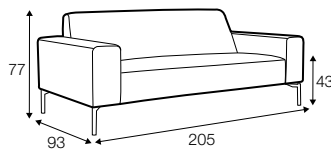

fixed

SPECIAL

modular system

footstool 103x82

2 seater

3 seater

set 1 right / or left

3 seater left / or right + chaiselongue right / or left

set 2 right / or left

2 seater left / or right + chaiselongue right / or left

set 3 right / or left

3 seater left / or right + divan right / or left

modular system

elements of the modular system

2 seater left / or right

3 seater left / or right

3 seater without armrests

chaiselongue right / or left

divan right / or left

extra dimensions

depth of seat

legs

no. 145A
metal painted
black