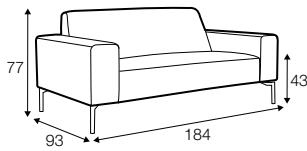

fixed

SPECIAL

modular system

footstool 103x82

2 seater

3 seater

set 1 right / or left

3 seater left / or right + chaiselongue right / or left

set 2 right / or left

2 seater left / or right + chaiselongue right / or left

set 3 right / or left

3 seater left / or right + divan right / or left

modular system

elements of the modular system

2 seater left / or right

3 seater left / or right

3 seater without armrests

chaiselongue right / or left

divan right / or left

extra dimensions

depth of seat

legs

no. 145A
metal painted
black