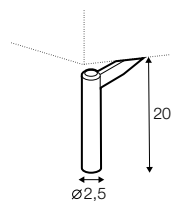

3 seater left / or right

3 seater without armrests

chaiselongue right / or left

divan right / or left

extra dimensions

depth of seat

legs

no. 145A
metal painted
black