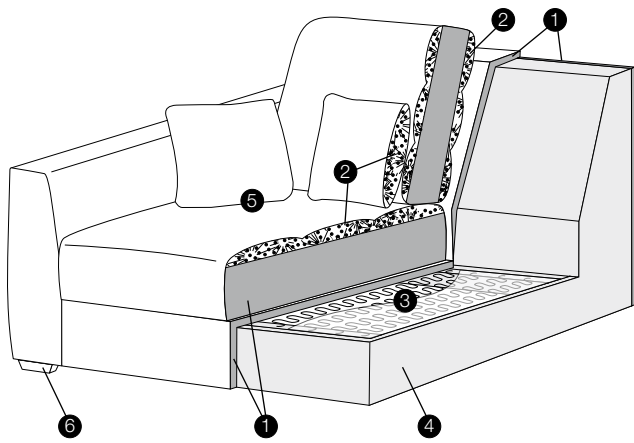

4XL seater divided

extra dimensions

depth of seat

accessories

lumbar cushion
55x30

lumbar cushion
90x30

legs

no. 24
wood

profile

lux

1. polyurethane foam/high resilient polyurethane foam
2. cushion chamber with mix of feather and silicone balls
3. springs
4. solid wood and wood based elements
5. fabric
6. solid wood legs