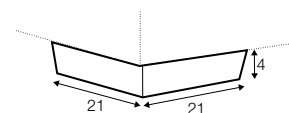

4XL seater divided

extra dimensions

depth of seat

accessories

lumbar cushion
55x30

lumbar cushion
90x30

legs

no. 24
wood