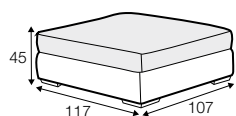

New York

SITS

New York

UPHOLSTERY

COMFORTS

COVERS

footstool 117x107

3XL seater divided

4XL seater divided

extra dimensions

depth of seat

accessories

lumbar cushion
55x30

lumbar cushion
90x30

legs

no. 24
wood