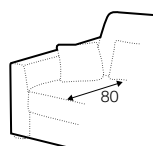

New York

SITS

New York

UPHOLSTERY

COMFORTS

COVERS

footstool 117x107

3XL seater divided

4XL seater divided

extra dimensions

depth of seat

accessories

lumbar cushion
55x30

lumbar cushion
90x30

legs

no. 24
wood