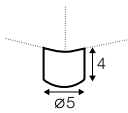

3 seater left / or right

3 seater without armrests

chaiselongue 95x133
right / or left

chaiselongue 115x133
right / or left

chaiselongue 115x170
right / or left

bench right / or left

divan right / or left

corner 90°

extra dimensions

depth of seat

extra dimensions

armrest protection

legs

no. 37C
plastic

profile

standard