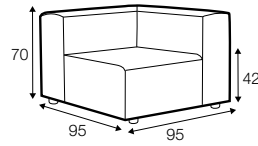

element 70
left / or right

element 70
without armrests

element 70x133
without armrests

element 90
left / or right

element 90
without armrests

element 90x133
without armrests

2 seater left / or right

2 seater without armrests

3 seater left / or right

3 seater without armrests

chaiselongue 95x133
right / or left

chaiselongue 115x133
right / or left

chaiselongue 115x170
right / or left

bench right / or left

divan right / or left

corner 90°

extra dimensions

depth of seat

extra dimensions

armrest protection

legs

no. 37C
plastic

profile

standard