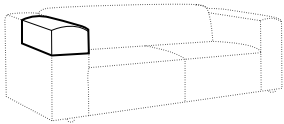

3 seater left / or right

3 seater without armrests

chaiselongue 95x133
right / or left

chaiselongue 115x133
right / or left

chaiselongue 115x170
right / or left

bench right / or left

divan right / or left

corner 90°

extra dimensions

depth of seat

extra dimensions

armrest protection

legs

no. 37C
plastic

profile

standard