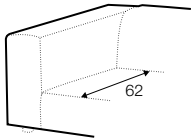

element 70
left / or right

element 70
without armrests

element 70x133
without armrests

element 90
left / or right

element 90
without armrests

element 90x133
without armrests

2 seater left / or right

2 seater without armrests

3 seater left / or right

3 seater without armrests

chaiselongue 95x133
right / or left

chaiselongue 115x133
right / or left

chaiselongue 115x170
right / or left

bench right / or left

divan right / or left

corner 90°

extra dimensions

depth of seat

extra dimensions

armrest protection

legs

no. 37C
plastic

profile

standard