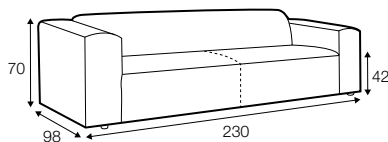

fixed

SPECIAL

modular system

All elements available also as freestanding elements.

footstool 70x60

footstool 90x60

2 seater

3 seater

set 1 right / or left

2 seater left / or right + chaiselongue 115x170 right / or left

set 2 right / or left

2 seater left / or right + divan right / or left

set 3 right / or left

3 seater left / or right + chaiselongue 115x170 right / or left