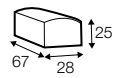

element 70
left / or right

element 70
without armrests

element 70x133
without armrests

element 90
left / or right

element 90
without armrests

element 90x133
without armrests

2 seater left / or right

2 seater without armrests

3 seater left / or right

3 seater without armrests

chaiselongue 95x133
right / or left

chaiselongue 115x133
right / or left

chaiselongue 115x170
right / or left

bench right / or left

divan right / or left

corner 90°

extra dimensions

depth of seat

extra dimensions

armrest protection

legs

no. 37C
plastic

profile

standard