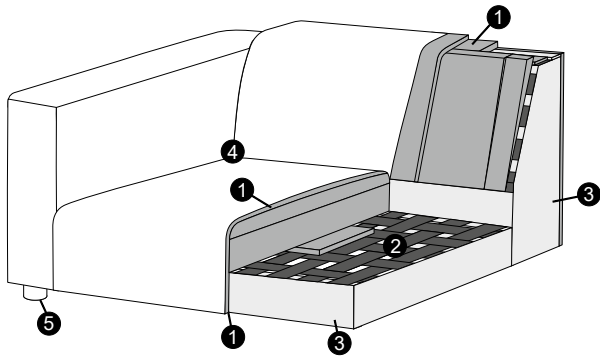

3 seater left / or right

3 seater without armrests

chaiselongue 95x133
right / or left

chaiselongue 115x133
right / or left

chaiselongue 115x170
right / or left

bench right / or left

divan right / or left

corner 90°

extra dimensions

depth of seat

extra dimensions

armrest protection

legs

no. 37C
plastic

profile

standard