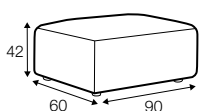

fixed

SPECIAL

modular system

All elements available also as freestanding elements.

footstool 70x60

footstool 90x60

2 seater

3 seater

set 1 right / or left

2 seater left / or right + chaiselongue 115x170 right / or left

set 2 right / or left

2 seater left / or right + divan right / or left

set 3 right / or left

3 seater left / or right + chaiselongue 115x170 right / or left