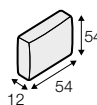

back cushion
54x54
mix (foam and silicon)