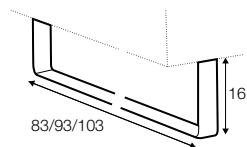

no. 104
metal chrome,
painted black