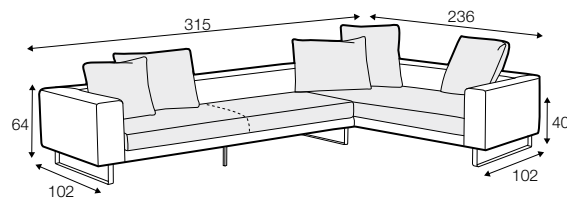

set 4 left / or right

3 seater left / or right + 3 seater
2x back cushion 54x54 and 3x back cushion 72x54