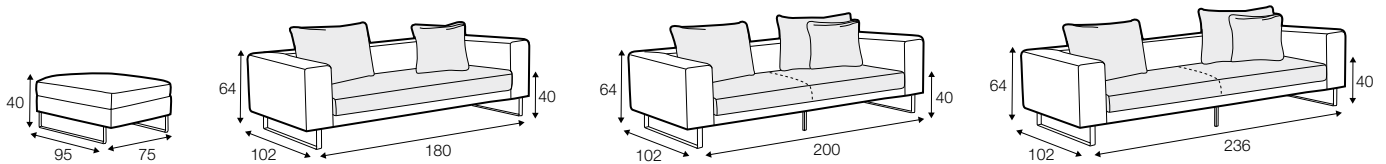

STD standard

FC fixed

LCV loose with velcro

modular system

All elements available also as freestanding elements.

footstool
95x75

2 seater
back cushion 54x54 and 72x54

2,5 seater
back cushion 54x54 and 2x 72x54