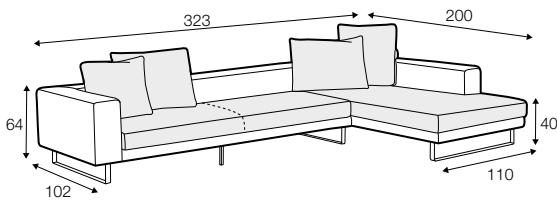

set 3 right / or left

3 seater left / or right + chaiselongue right / or left
back cushion 54x54 and 2x back cushion 72x54
and back cushion with roll 58x68