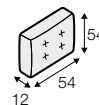

back cushion
54x54 dibble
mix (foam and silicon)