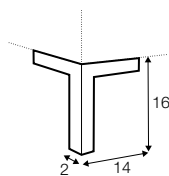

chaiselongue short right / or left
 back cushion 72x54
 and back cushion with roll 58x68

extra dimensions

depth of seat

depth of seat
without cushions

accessories

back cushion
with roll 58x68
foam&mix (foam and silicon)

back cushion
with roll 68x68
foam

back cushion
72x54
mix (foam and silicon)

back cushion
54x54
mix (foam and silicon)

back cushion
54x54 dibble
mix (foam and silicon)

legs

no. 47
metal chrome,
painted black