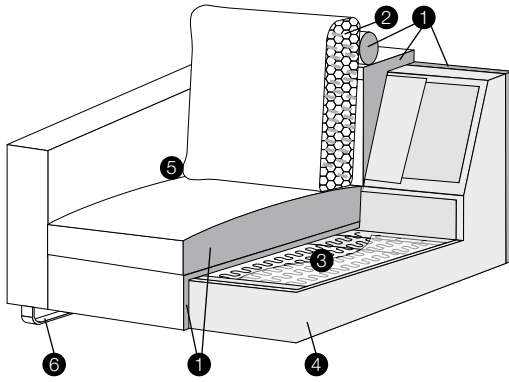

profile

---

standard

1. polyurethane foam/high resilient polyurethane foam
2. foam flakes with silicone balls
3. springs
4. solid wood and wood based elements
5. fabric
6. metal legs