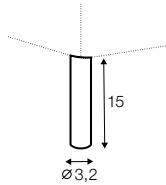

no. 195
metal chrome,
painted black