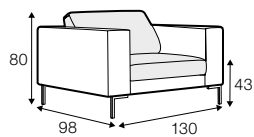

CLS classic

COVERS

FC fixed

SPECIAL

modular system

All drawings shown height with leg no. 47 H-16.

armchair

armchair wide

footstool 90x70

footstool 100x90

2 seater

3 seater

3XL seater (divided)

set 1 right / or left

2 seater left / or right

+ chaiselongue right / or left

set 2 right / or left

3 seater left / or right

+ chaiselongue wide right / or left

set 10 right / or left

3 seater left / or right + corner 90° no. 1

+ bench right / or left

set 11 right / or left

2 seater left / or right + corner 90° no. 1

bench right / or left

corner 90° no. 1

extra dimensions

depth of seat

accessories

headrest with roll L-50

headrest with roll L-70

armrest A