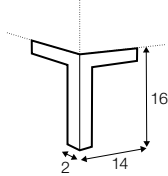

bench right / or left

corner 90° no. 1

extra dimensions

depth of seat

accessories

headrest with roll L-50

headrest with roll L-70

armrest A

armrest B

endpart left / or right

armrest protection A

armrest protection B

legs

no. 109
wood

no. 153
wood

no. 47
metal chrome,
painted black