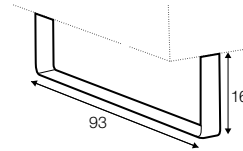

bench right / or left

corner 90° no. 1

extra dimensions

depth of seat

accessories

headrest with roll L-50

headrest with roll L-70

armrest A

armrest B

endpart left / or right

armrest protection A

armrest protection B

legs

no. 109
wood

no. 153
wood

no. 47
metal chrome,
painted black