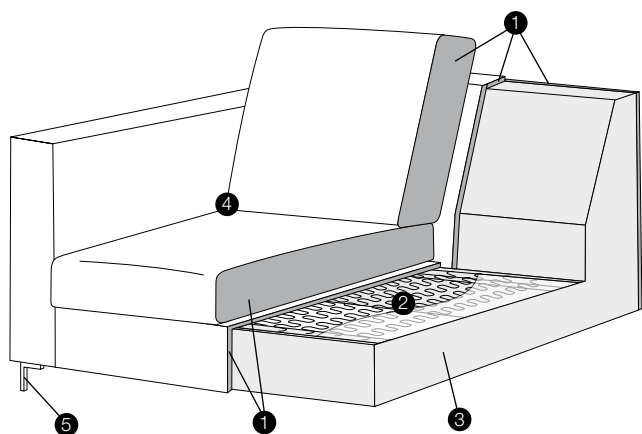

bench right / or left

corner 90° no. 1

extra dimensions

depth of seat

accessories

headrest with roll L-50

headrest with roll L-70

armrest A

no. 104
metal chrome,
painted black

no. 119
metal chrome,
painted black

no. 195
metal chrome,
painted black

profile

standard

1. polyurethane foam/high resilient polyurethane foam
2. springs
3. solid wood and wood based elements
4. fabric or leather
5. solid wood or metal legs