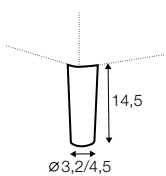

bench right / or left

corner 90° no. 1

extra dimensions

depth of seat

accessories

headrest with roll L-50

headrest with roll L-70

armrest A

armrest B

endpart left / or right

armrest protection A

armrest protection B

legs

no. 109
wood

no. 153
wood

no. 47
metal chrome,
painted black