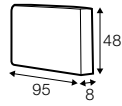

endpart left / or right