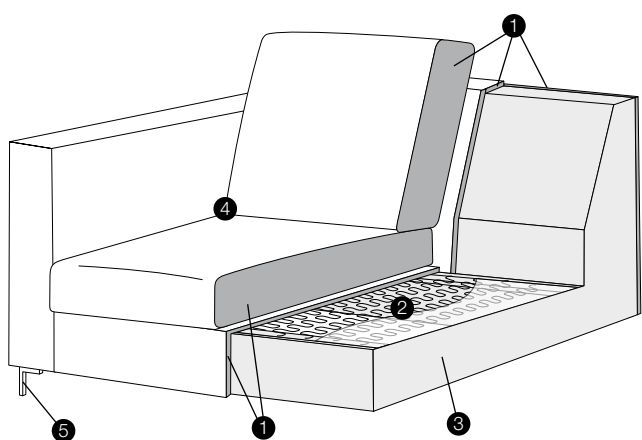

bench right / or left

corner 90° no. 1

extra dimensions

depth of seat

accessories

headrest with roll L-50

headrest with roll L-70

armrest A

no. 104
metal chrome,
painted black

no. 119
metal chrome,
painted black

no. 195
metal chrome,
painted black

profile

standard

1. polyurethane foam/high resilient polyurethane foam
2. springs
3. solid wood and wood based elements
4. fabric or leather
5. solid wood or metal legs