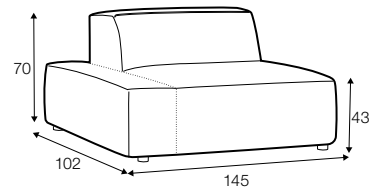

3 seater left or / right + corner 90° + bench right / or left

modular system

elements of the modular system

3 seater left / or right

3 seater without armrests

element 134x102 left / or right

element 112x102 without armrests

corner 90°

chaiselongue right / or left

bench 145x102 left or right

extra dimensions

depth of seat

accessories

ravioli deco
cushion
55x55

ravioli deco
cushion
45x45