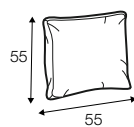

cushion 55x55
box bordered