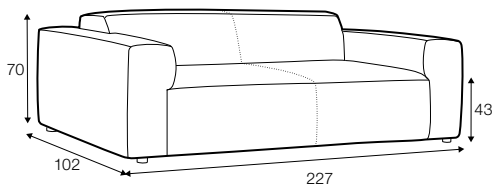

fixed

SPECIAL

modular system

All elements are freestanding.

3 seater

set 1 right / or left

element 134x102 left or / right + chaiselongue right / or left

set 2 right / or left

3 seater left or / right + corner 90° + bench right / or left

modular system

elements of the modular system

3 seater left / or right

3 seater without armrests

element 134x102 left / or right

element 112x102 without armrests

corner 90°

chaiselongue right / or left

bench 145x102 left or right

extra dimensions

depth of seat

accessories

ravioli deco
cushion
55x55

ravioli deco
cushion
45x45