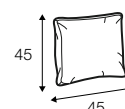

cushion 45x45
box bordered