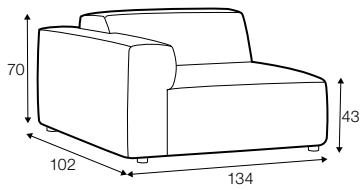

3 seater left or / right + corner 90° + bench right / or left

modular system

elements of the modular system

3 seater left / or right

3 seater without armrests

element 134x102 left / or right

element 112x102 without armrests

corner 90°

chaiselongue right / or left

bench 145x102 left or right

extra dimensions

depth of seat

accessories

ravioli deco
cushion
55x55

ravioli deco
cushion
45x45