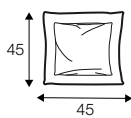

3 seater left or / right + corner 90° + bench right / or left

modular system

elements of the modular system

3 seater left / or right

3 seater without armrests

element 134x102 left / or right

element 112x102 without armrests

corner 90°

chaiselongue right / or left

bench 145x102 left or right

extra dimensions

depth of seat

accessories

ravioli deco
cushion
55x55

ravioli deco
cushion
45x45