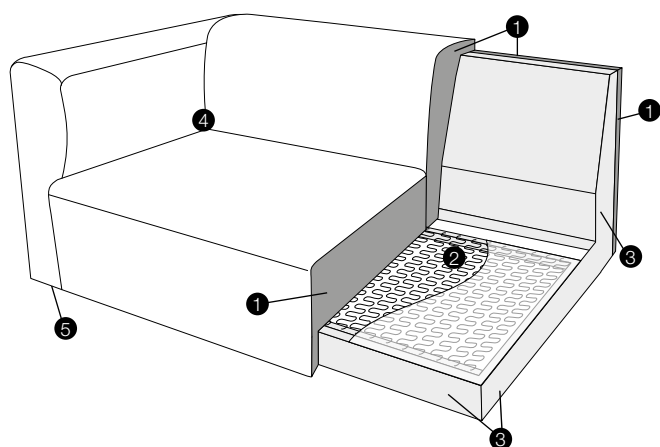

corner 90°

chaiselongue right / or left

bench 145x102 left or right

extra dimensions

depth of seat

accessories

ravioli deco
cushion
55x55

ravioli deco
cushion
45x45

ravioli deco
cushion
65x35

cushion 55x55
box bordered

cushion 45x45
box bordered

legs

no. 37C
plastic

profile

standard

1. polyurethane foam / high resilient polyurethane foam
2. springs
3. solid wood and wood based elements
4. fabric
5. plastic legs