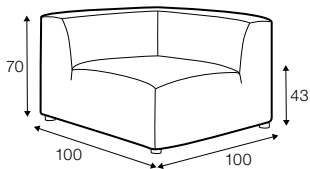

fixed

SPECIAL

modular system

All elements are freestanding.

3 seater

set 1 right / or left

element 134x102 left or / right + chaiselongue right / or left

set 2 right / or left

3 seater left or / right + corner 90° + bench right / or left

modular system

elements of the modular system

3 seater left / or right

3 seater without armrests

element 134x102 left / or right

element 112x102 without armrests

corner 90°

chaiselongue right / or left

bench 145x102 left or right

extra dimensions

depth of seat

accessories

ravioli deco
cushion
55x55

ravioli deco
cushion
45x45