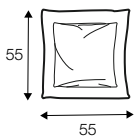

3 seater left or / right + corner 90° + bench right / or left

modular system

elements of the modular system

3 seater left / or right

3 seater without armrests

element 134x102 left / or right

element 112x102 without armrests

corner 90°

chaiselongue right / or left

bench 145x102 left or right

extra dimensions

depth of seat

accessories

ravioli deco
cushion
55x55

ravioli deco
cushion
45x45