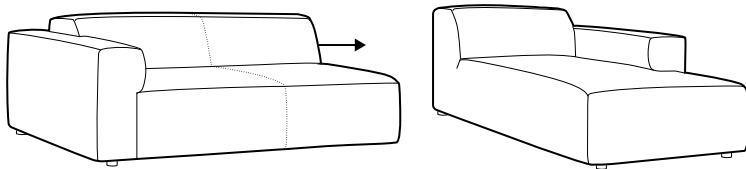

Annie

SITS

Annie

UPHOLSTERY

fabric

COMFORTS

standard

COVERS

fixed

SPECIAL

modular system

All elements are freestanding.

3 seater

set 1 right / or left

element 134x102 left or / right + chaiselongue right / or left

set 2 right / or left

3 seater left or / right + corner 90° + bench right / or left

modular system

elements of the modular system

3 seater left / or right

3 seater without armrests

element 134x102 left / or right

element 112x102 without armrests