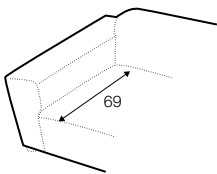

3 seater left or / right + corner 90° + bench right / or left

modular system

elements of the modular system

3 seater left / or right

3 seater without armrests

element 134x102 left / or right

element 112x102 without armrests

corner 90°

chaiselongue right / or left

bench 145x102 left or right

extra dimensions

depth of seat

accessories

ravioli deco
cushion
55x55

ravioli deco
cushion
45x45