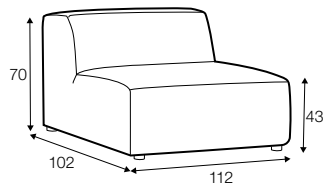

3 seater left or / right + corner 90° + bench right / or left

modular system

elements of the modular system

3 seater left / or right

3 seater without armrests

element 134x102 left / or right

element 112x102 without armrests

corner 90°

chaiselongue right / or left

bench 145x102 left or right

extra dimensions

depth of seat

accessories

ravioli deco
cushion
55x55

ravioli deco
cushion
45x45