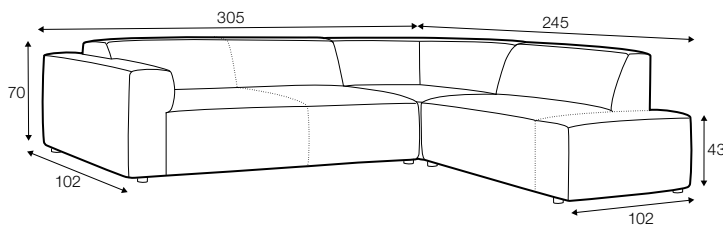

fixed

SPECIAL

modular system

All elements are freestanding.

3 seater

set 1 right / or left

element 134x102 left or / right + chaiselongue right / or left

set 2 right / or left

3 seater left or / right + corner 90° + bench right / or left

modular system

elements of the modular system

3 seater left / or right

3 seater without armrests

element 134x102 left / or right

element 112x102 without armrests

corner 90°

chaiselongue right / or left

bench 145x102 left or right

extra dimensions

depth of seat

accessories

ravioli deco
cushion
55x55

ravioli deco
cushion
45x45