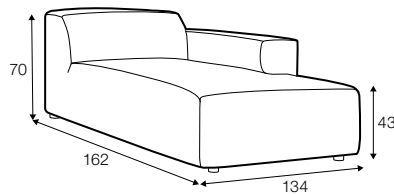

3 seater left or / right + corner 90° + bench right / or left

modular system

elements of the modular system

3 seater left / or right

3 seater without armrests

element 134x102 left / or right

element 112x102 without armrests

corner 90°

chaiselongue right / or left

bench 145x102 left or right

extra dimensions

depth of seat

accessories

ravioli deco
cushion
55x55

ravioli deco
cushion
45x45