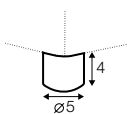

corner 90°

chaiselongue right / or left

bench 145x102 left or right

extra dimensions

depth of seat

accessories

ravioli deco
cushion
55x55

ravioli deco
cushion
45x45

ravioli deco
cushion
65x35

cushion 55x55
box bordered

cushion 45x45
box bordered

legs

no. 37C
plastic

profile

standard

1. polyurethane foam / high resilient polyurethane foam
2. springs
3. solid wood and wood based elements
4. fabric
5. plastic legs