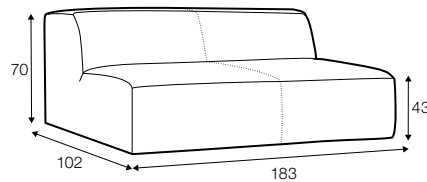

fixed

SPECIAL

modular system

All elements are freestanding.

3 seater

set 1 right / or left

element 134x102 left or / right + chaiselongue right / or left

set 2 right / or left

3 seater left or / right + corner 90° + bench right / or left

modular system

elements of the modular system

3 seater left / or right

3 seater without armrests

element 134x102 left / or right

element 112x102 without armrests

corner 90°

chaiselongue right / or left

bench 145x102 left or right

extra dimensions

depth of seat

accessories

ravioli deco
cushion
55x55

ravioli deco
cushion
45x45