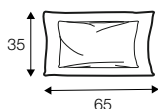

3 seater left or / right + corner 90° + bench right / or left

modular system

elements of the modular system

3 seater left / or right

3 seater without armrests

element 134x102 left / or right

element 112x102 without armrests

corner 90°

chaiselongue right / or left

bench 145x102 left or right

extra dimensions

depth of seat

accessories

ravioli deco
cushion
55x55

ravioli deco
cushion
45x45