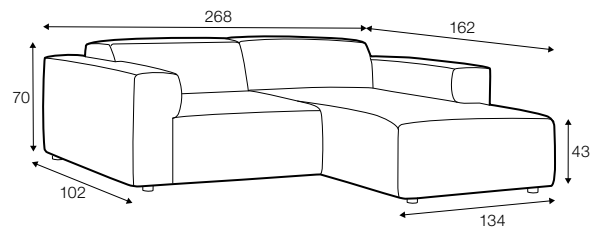

fixed

SPECIAL

modular system

All elements are freestanding.

3 seater

set 1 right / or left

element 134x102 left or / right + chaiselongue right / or left

set 2 right / or left

3 seater left or / right + corner 90° + bench right / or left

modular system

elements of the modular system

3 seater left / or right

3 seater without armrests

element 134x102 left / or right

element 112x102 without armrests

corner 90°

chaiselongue right / or left

bench 145x102 left or right

extra dimensions

depth of seat

accessories

ravioli deco
cushion
55x55

ravioli deco
cushion
45x45