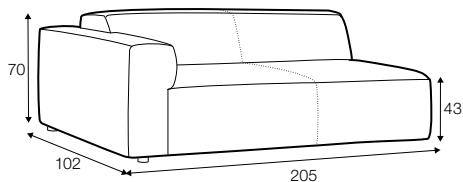

fixed

SPECIAL

modular system

All elements are freestanding.

3 seater

set 1 right / or left

element 134x102 left or / right + chaiselongue right / or left

set 2 right / or left

3 seater left or / right + corner 90° + bench right / or left

modular system

elements of the modular system

3 seater left / or right

3 seater without armrests

element 134x102 left / or right

element 112x102 without armrests