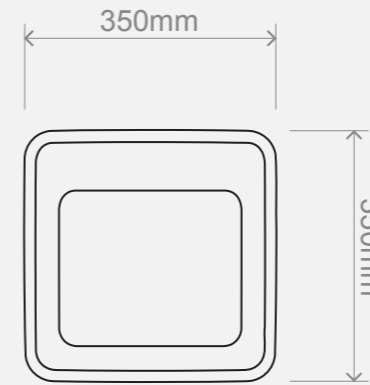

## Product Specifications

350mm x 350mm x 755mm

60L Capacity

Made from Polypropylene

50% recycled materials + fully recyclable

## Station Width (No Connector)

- 1 Station: 35cm
- 2 Station: 70cm
- 3 Station: 105cm
- 4 Station: 140cm
- 5 Station: 175cm
- 6 Station: 210cm

## Product Specifications

278mm x 278mm x 43mm