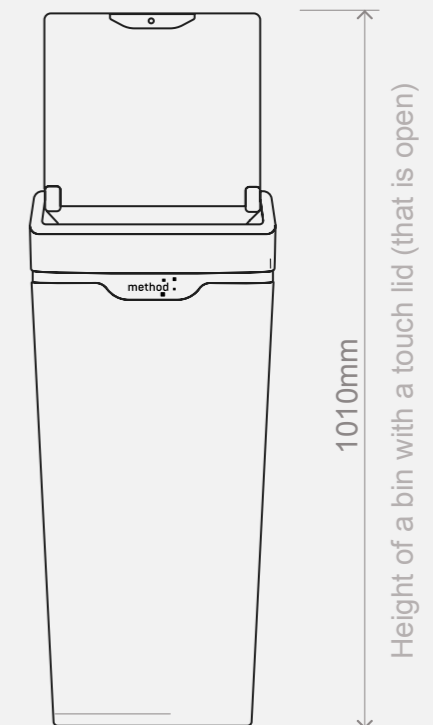

## Product Specifications

350mm x 350mm x 755mm

60L Capacity

Made from Polypropylene

50% recycled materials + fully recyclable

## Station Width (No Connector)

- 1 Station: 35cm
- 2 Station: 70cm
- 3 Station: 105cm
- 4 Station: 140cm
- 5 Station: 175cm
- 6 Station: 210cm

## Product Specifications

278mm x 278mm x 43mm