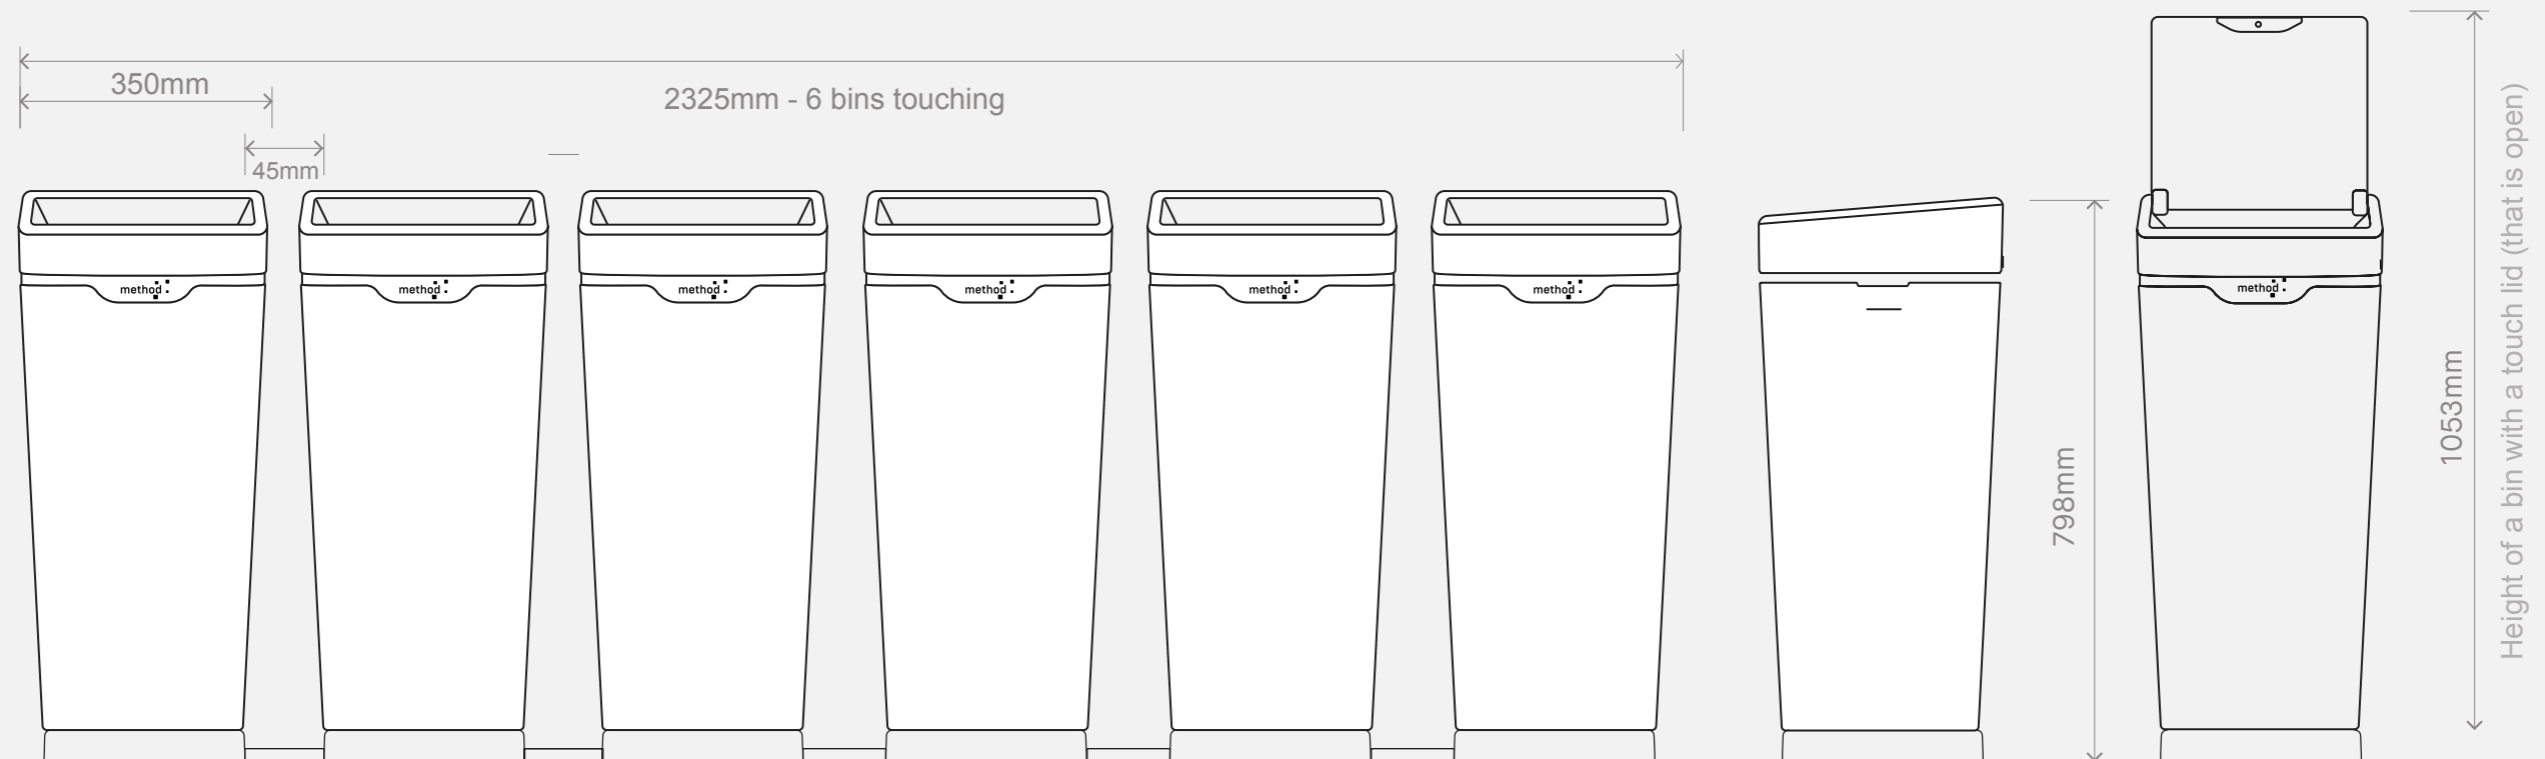

## Product Specifications

350mm x 350mm x 755mm

60L Capacity

Made from Polypropylene

50% recycled materials + fully recyclable

## Product Specifications

350mm x 350mm x 759mm

60L Capacity

Made from Polypropylene

50% recycled materials + fully recyclable

## Station Width (Without Signage)

2 Station: 74.5cm

3 Station: 114cm

4 Station: 153.5cm

5 Station: 193cm

6 Station: 232.5cm

## Product Specifications

278mm x 278mm x 43mm