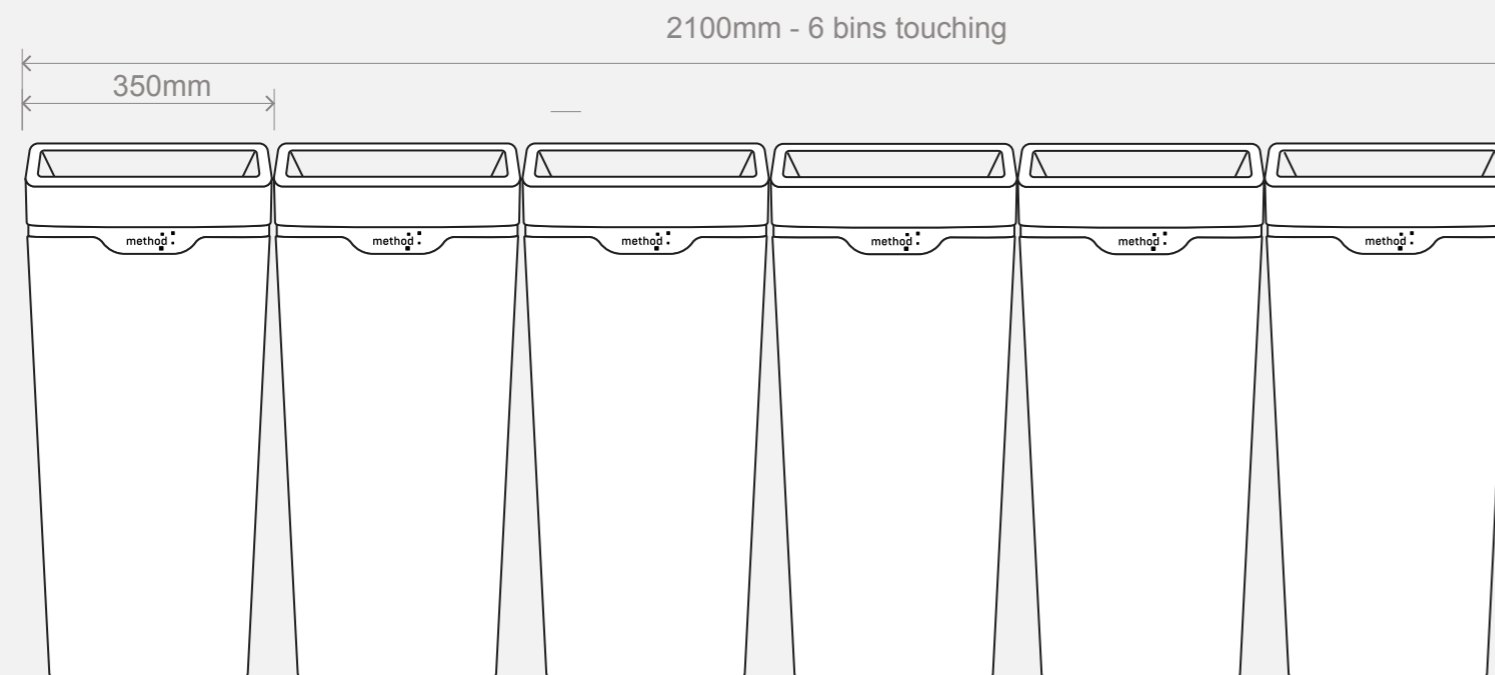

Method Sixty Bin Specifications

Product Specifications

350mm x 350mm x 755mm

60L Capacity

Made from Polypropylene

50% recycled materials + fully recyclable

Station Width (No Connector)

- 1 Station: 35cm
- 2 Station: 70cm
- 3 Station: 105cm
- 4 Station: 140cm
- 5 Station: 175cm
- 6 Station: 210cm