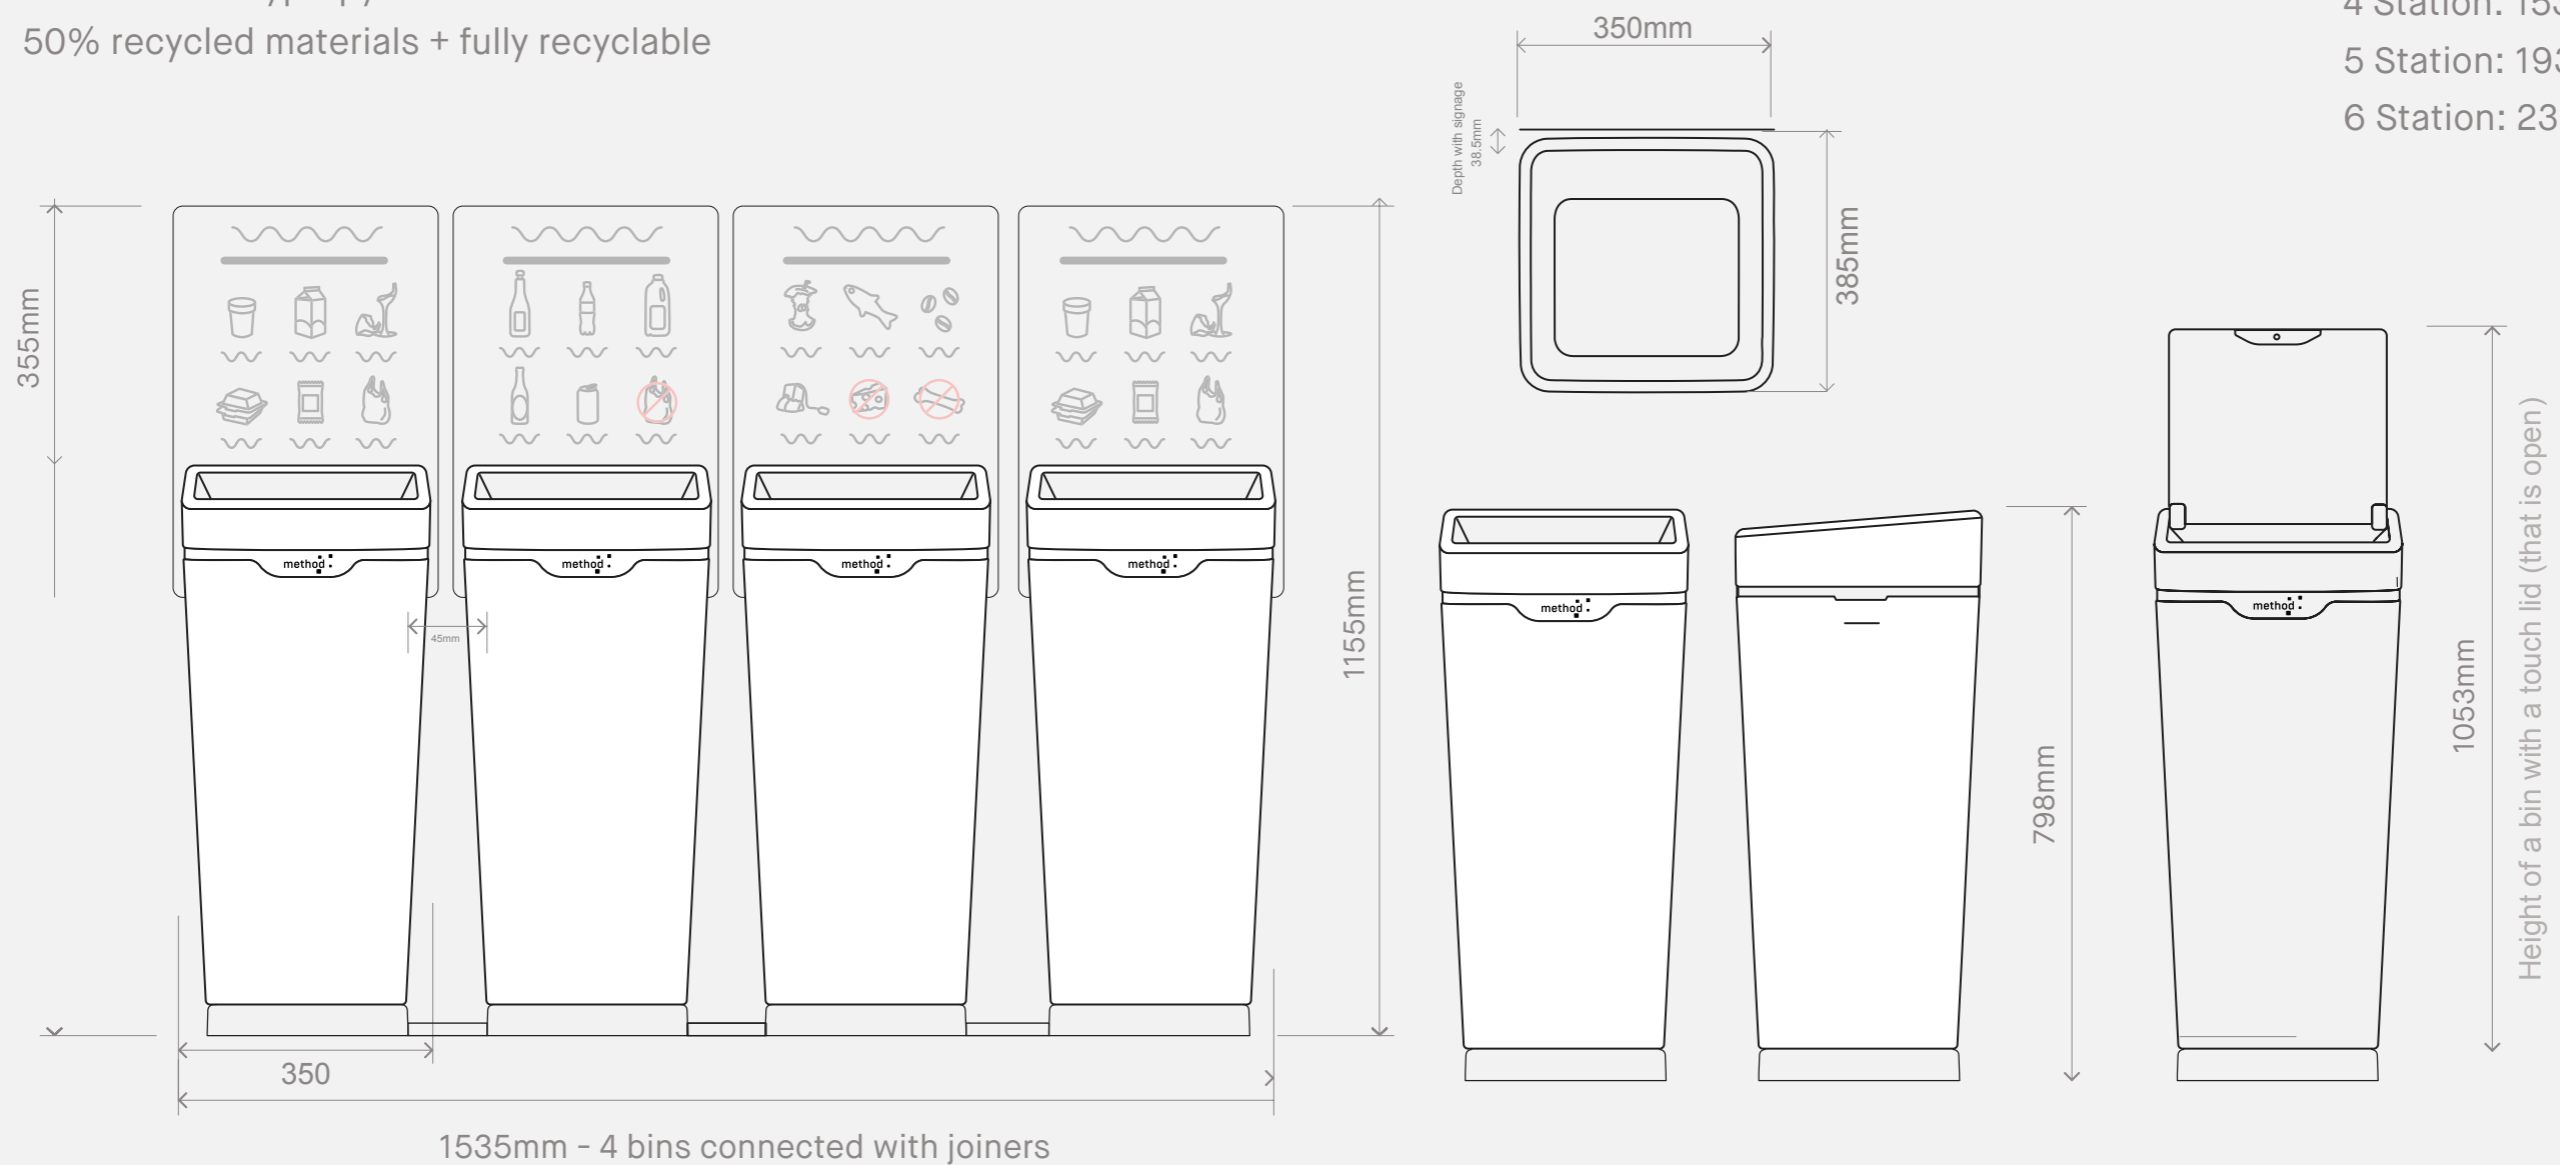

## Product Specifications

350mm x 350mm x 759mm

60L Capacity

Made from Polypropylene

50% recycled materials + fully recyclable

## Station Width (With Signage)

2 Station: 74.5cm

3 Station: 114cm

4 Station: 153.5cm

5 Station: 193cm

6 Station: 232.5cm

## Product Specifications

278mm x 278mm x 43mm