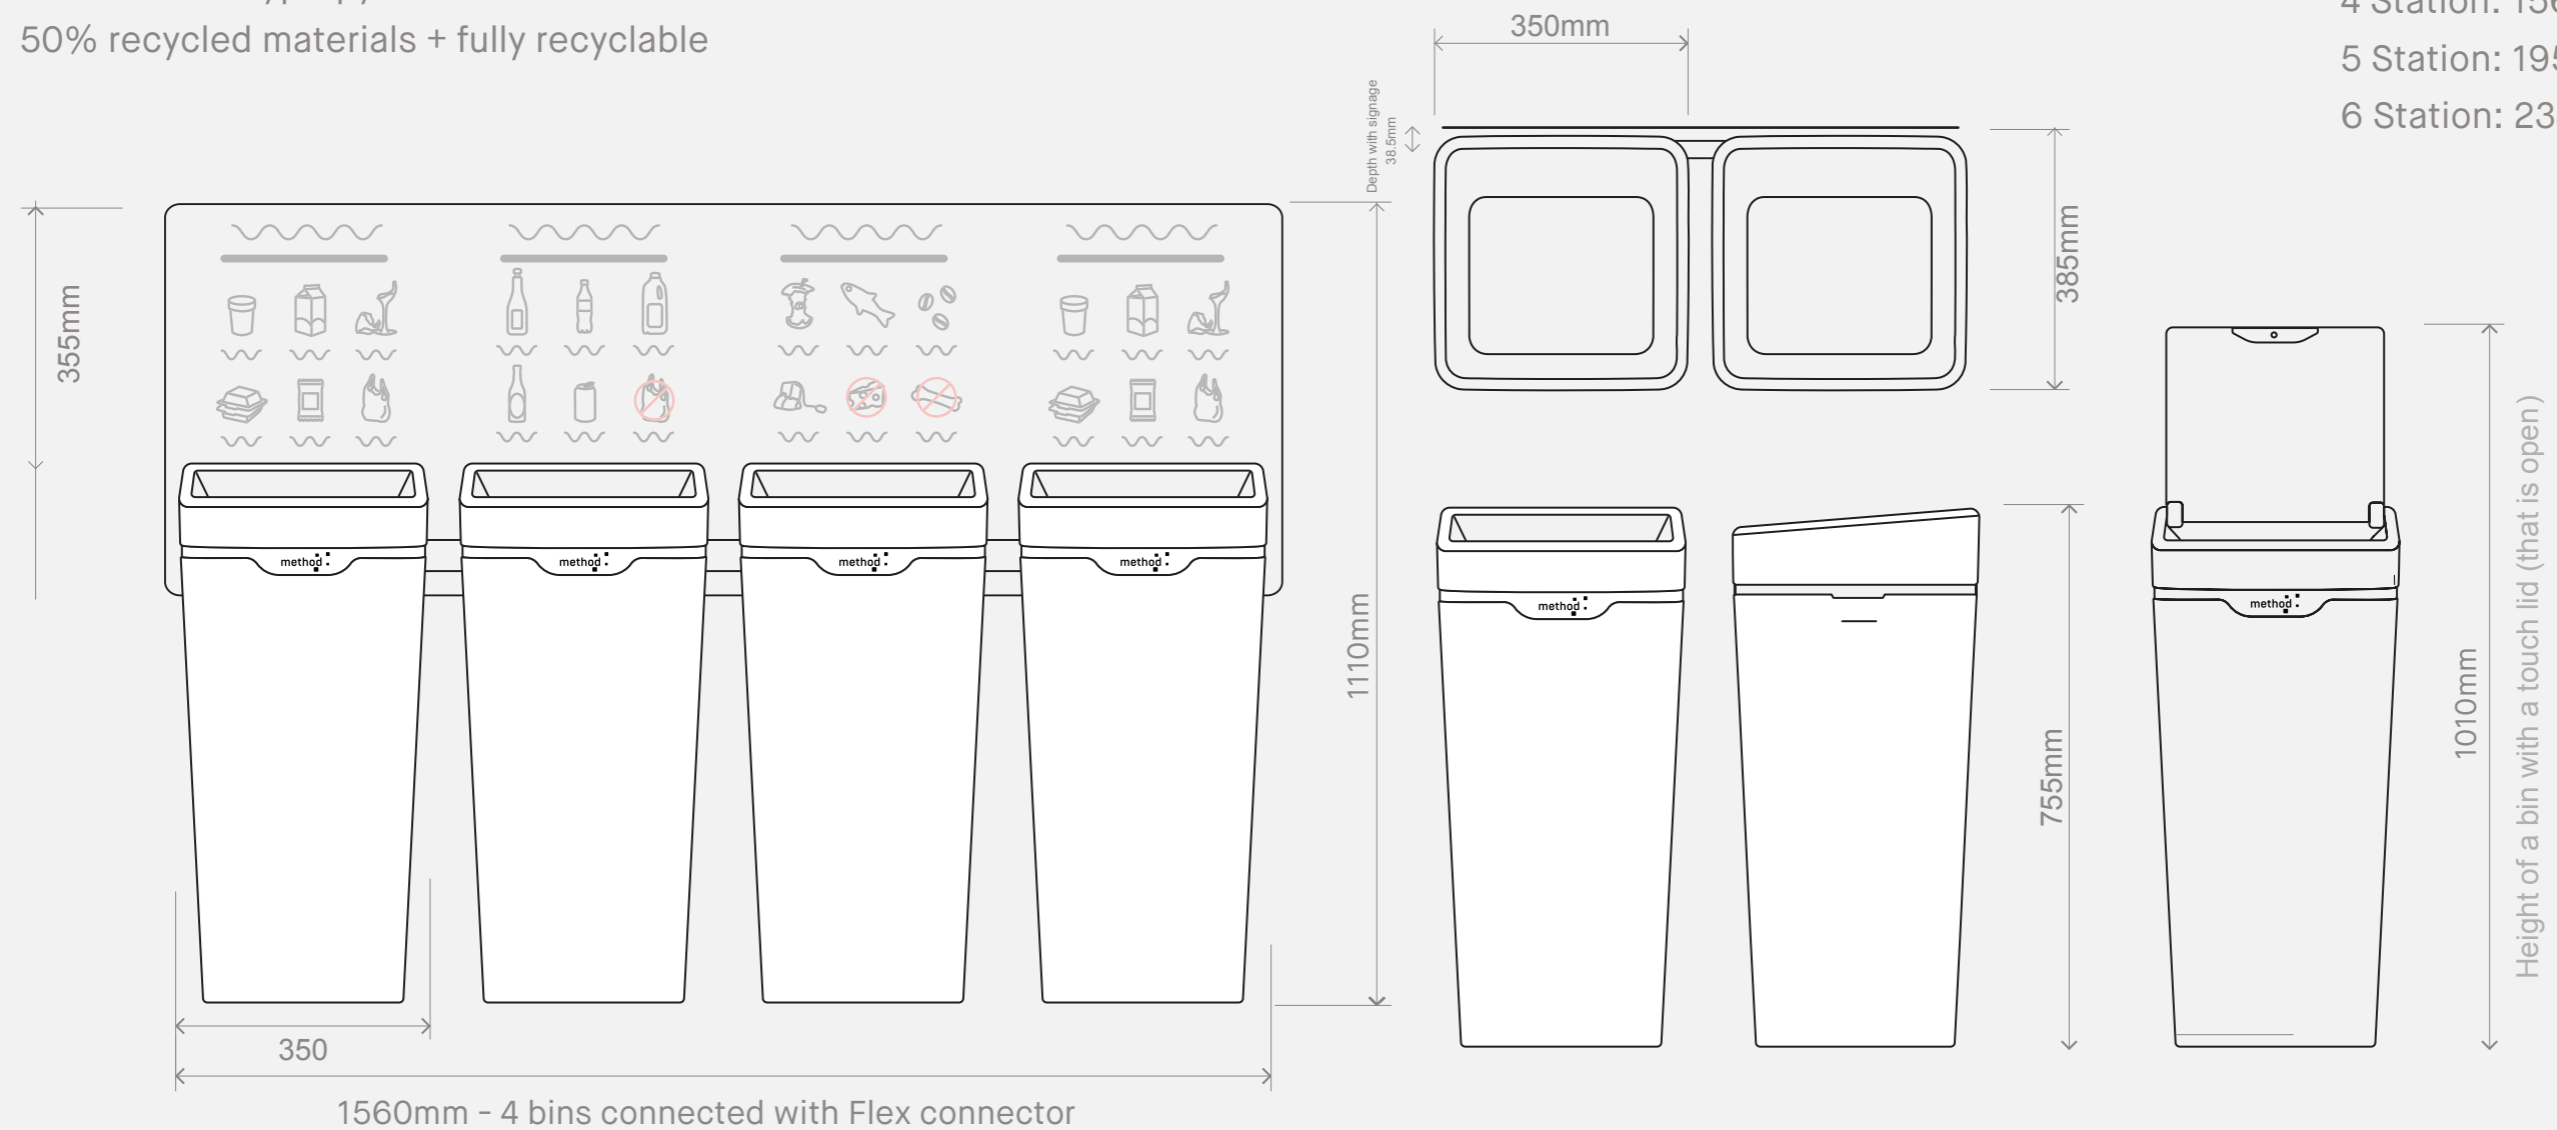

Method Sixty Signage Specifications

Product Specifications

350mm x 350mm x 755mm

60L Capacity

Made from Polypropylene

50% recycled materials + fully recyclable

Station Width (With Signage)

2 Station: 78cm

3 Station: 117cm

4 Station: 156cm

5 Station: 195.5cm

6 Station: 234.5cm