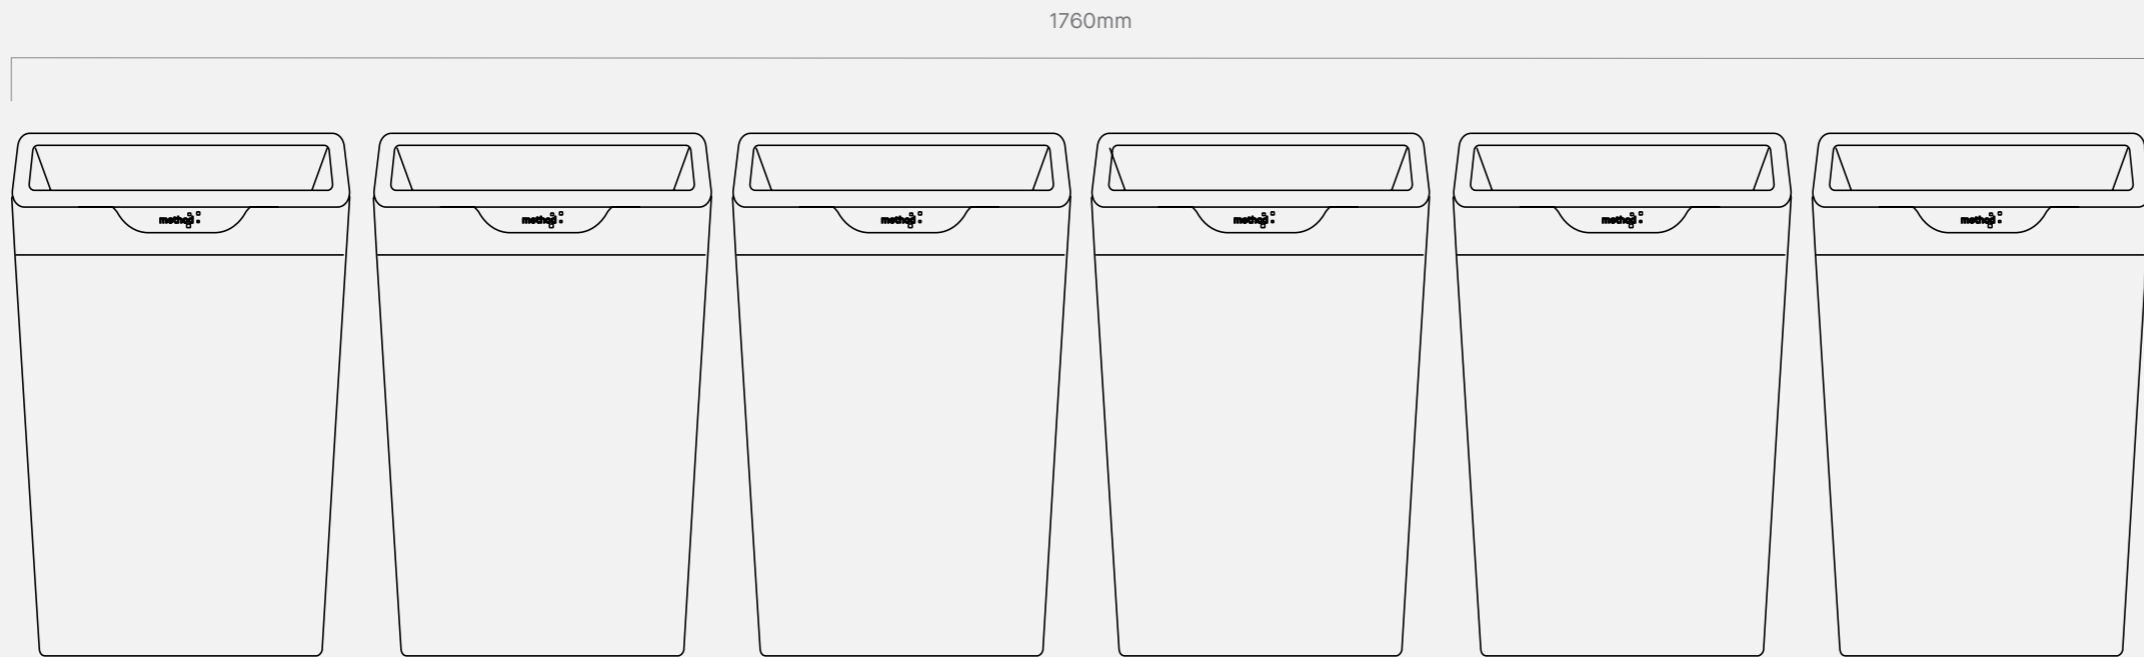

Method Twenty Bin Specifications

285 x 285 x 400mm

20L Capacity

Made from Polypropylene

80% recycled materials + fully recyclable