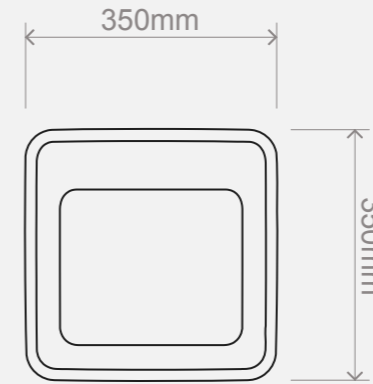

## Product Specifications

350mm x 350mm x 759mm

60L Capacity

Made from Polypropylene

50% recycled materials + fully recyclable

## Station Width (With Signage)

2 Station: 74.5cm

3 Station: 114cm

4 Station: 153.5cm

5 Station: 193cm

6 Station: 232.5cm

## Product Specifications

278mm x 278mm x 43mm