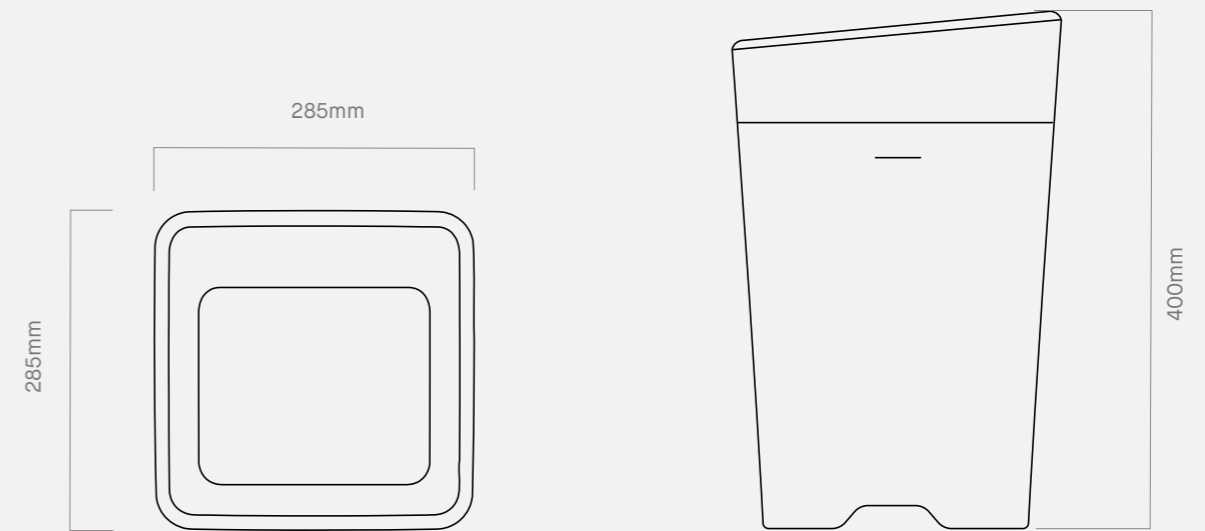

Method Twenty Bin Specifications

285 x 285 x 400mm

20L Capacity

Made from Polypropylene

80% recycled materials + fully recyclable