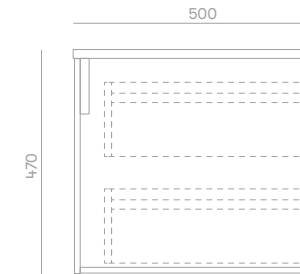

Yarra Valley 900mm Vanity

Product Specifications

Overall width 900mm
Overall depth 500mm
Overall height 470mm

2 drawer unit / single basin

Features

Real American Oak veneer
Blum soft close drawer runners
20mm Quantum Quartz Alpine White stone top
Polyurethane finish
Wall hung
Fingerpull handle
Available in American Oak Light

Front View

Plan View

Section View

Plumbing Location

Vanity Size	900mm
Centre Plumbing	450mm

*all sizes in mm

*no variation on valley range

*heights include 20mm Quantum Quartz Alpine White top

*all vanity stone tops come with an 80mm waste cutout as standard unless otherwise specified

*suggested height from finished floor to top of basin 900-950mm / suggested height from finished floor to centre of tapware 1050mm