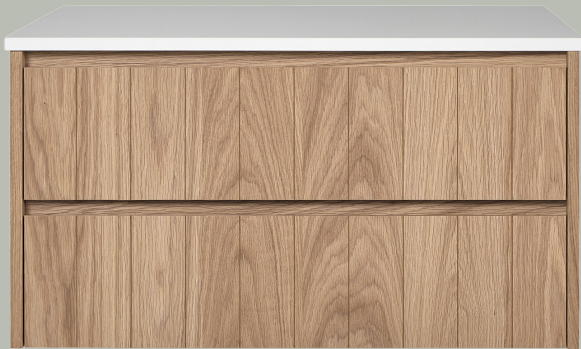

Yarra Valley 900mm Vanity

Product Specifications

Overall width 900mm
Overall depth 500mm
Overall height 470mm

2 drawer unit / single basin

Features

Real American Oak veneer
Blum soft close drawer runners
20mm Quantum Quartz Alpine White stone top
Polyurethane finish
Wall hung
Fingerpull handle
Available in American Oak Light

Front View

Plan View

Section View

Plumbing Location

Vanity Size	900mm
Centre Plumbing	450mm

*all sizes in mm

*no variation on valley range

*heights include 20mm Quantum Quartz Alpine White top