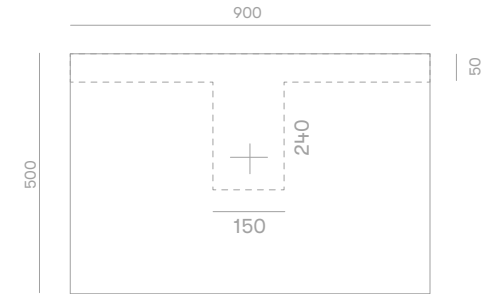

Yarra Valley 900mm Vanity

Product Specifications

Overall width 900mm
Overall depth 500mm
Overall height 470mm

2 drawer unit / single basin

Features

Real American Oak veneer
Blum soft close drawer runners
20mm Quantum Quartz Alpine White stone top
Polyurethane finish
Wall hung
Fingerpull handle
Available in American Oak Light

Front View

Plan View

Section View

Plumbing Location

Vanity Size	900mm
Centre Plumbing	450mm

*all sizes in mm

*no variation on valley range

*heights include 20mm Quantum Quartz Alpine White top

*all vanity stone tops come with an 80mm waste cutout as standard unless otherwise specified

*suggested height from finished floor to top of basin 900-950mm / suggested height from finished floor to centre of tapware 1050mm