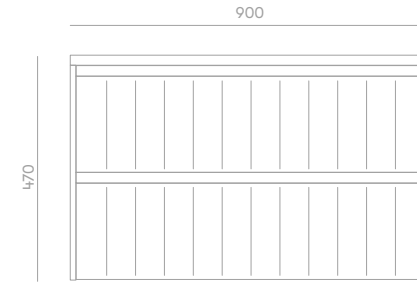

Yarra Valley 900mm Vanity

Product Specifications

Overall width 900mm
Overall depth 500mm
Overall height 470mm

2 drawer unit / single basin

Features

Real American Oak veneer
Blum soft close drawer runners
20mm Quantum Quartz Alpine White stone top
Polyurethane finish
Wall hung
Fingerpull handle
Available in American Oak Light

Front View

Plan View

Section View

Plumbing Location

Vanity Size	900mm
Centre Plumbing	450mm

*all sizes in mm

*no variation on valley range

*heights include 20mm Quantum Quartz Alpine White top

*all vanity stone tops come with an 80mm waste cutout as standard unless otherwise specified

*suggested height from finished floor to top of basin 900-950mm / suggested height from finished floor to centre of tapware 1050mm