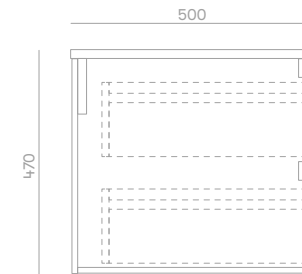

### Standard Sizes

1500mm / 4 drawer unit / double basin

Overall depth 500mm  
Overall height 470mm

Section View

## Plumbing Locations

Vanity Size	1500mm
Left / Right Plumbing	375mm

- \*all sizes in mm
- \*no variation on valley range
- \*heights include 20mm Quantum Quartz Alpine White top
- \*all vanity stone tops come with an 80mm waste cutout as standard unless otherwise specified
- \*suggested height from finished floor to top of basin 900-950mm / suggested height from finished floor to centre of tapware 1050mm