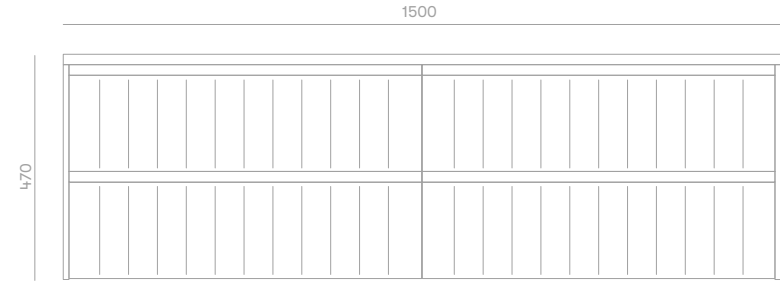

Yarra Valley Double Vanity

Product Specifications

Standard Sizes

1500mm / 4 drawer unit / double basin

Overall depth 500mm
Overall height 470mm

Features

Real American Oak veneer
Blum soft close drawer runners
20mm Quantum Quartz stone tops
Polyurethane finish
Wall hung
Fingerpull handle

*Available in American Oak Light

Front View

Section View

Plumbing Locations

Vanity Size	1500mm
Left / Right Plumbing	375mm

- *all sizes in mm
- *no variation on valley range
- *heights include 20mm Quantum Quartz Alpine White top
- *all vanity stone tops come with an 80mm waste cutout as standard unless otherwise specified
- *suggested height from finished floor to top of basin 900-950mm / suggested height from finished floor to centre of tapware 1050mm