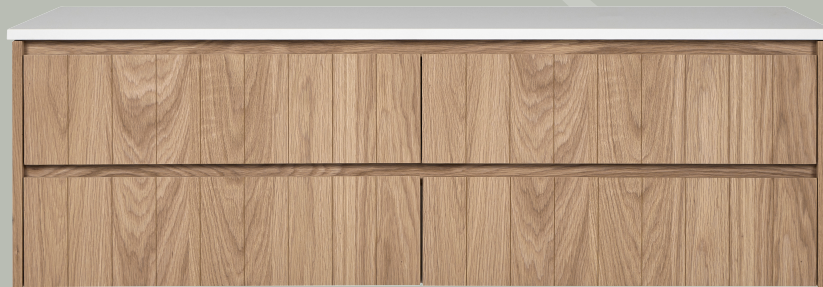

### Standard Sizes

1500mm / 4 drawer unit / double basin

Overall depth 500mm  
Overall height 470mm

### Features

Real American Oak veneer  
Blum soft close drawer runners  
20mm Quantum Quartz stone tops  
Polyurethane finish  
Wall hung  
Fingerpull handle

\*Available in American Oak Light

Front View

Plan View