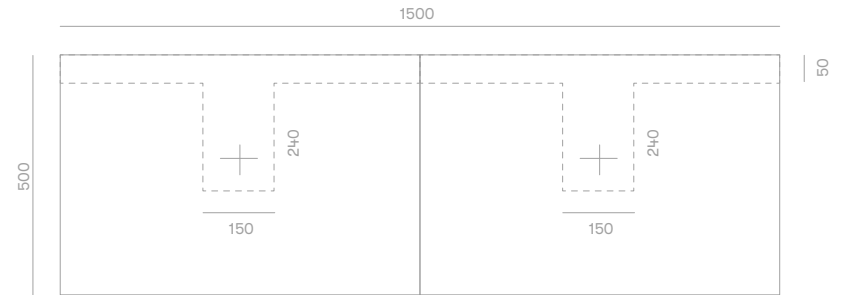

### Standard Sizes

1500mm / 4 drawer unit / double basin

Overall depth 500mm  
Overall height 470mm

Section View

## Plumbing Locations

Vanity Size	1500mm
Left / Right Plumbing	375mm

- \*all sizes in mm
- \*no variation on valley range
- \*heights include 20mm Quantum Quartz Alpine White top
- \*all vanity stone tops come with an 80mm waste cutout as standard unless otherwise specified
- \*suggested height from finished floor to top of basin 900-950mm / suggested height from finished floor to centre of tapware 1050mm