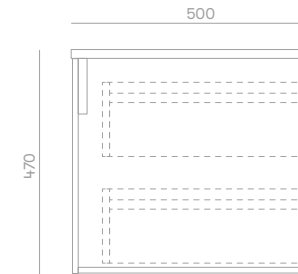

Yarra Valley 1200mm Vanity

Product Specifications

Overall width 1200mm
Overall depth 500mm
Overall height 470mm

2 drawer unit / single basin

Features

Real American Oak veneer
Blum soft close drawer runners
20mm Quantum Quartz Alpine White stone top
Polyurethane finish
Wall hung
Fingerpull handle
Available in American Oak Light

Front View

Plan View

Section View

Plumbing Location

Vanity Size	1200mm
Centre Plumbing	600mm

*all sizes in mm

*no variation on valley range

*heights include 20mm Quantum Quartz Alpine White top

*all vanity stone tops come with an 80mm waste cutout as standard unless otherwise specified

*suggested height from finished floor to top of basin 900-950mm / suggested height from finished floor to centre of tapware 1050mm