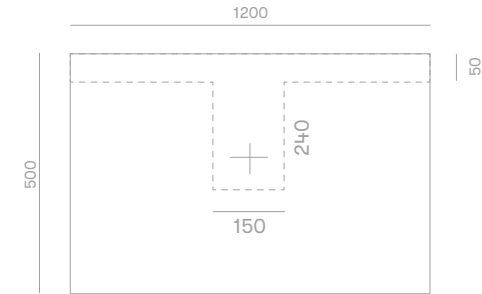

Yarra Valley 1200mm Vanity

Product Specifications

Overall width 1200mm
Overall depth 500mm
Overall height 470mm

2 drawer unit / single basin

Features

Real American Oak veneer
Blum soft close drawer runners
20mm Quantum Quartz Alpine White stone top
Polyurethane finish
Wall hung
Fingerpull handle
Available in American Oak Light

Front View

Plan View

Section View

Plumbing Location

Vanity Size	1200mm
Centre Plumbing	600mm

*all sizes in mm

*no variation on valley range

*heights include 20mm Quantum Quartz Alpine White top

*all vanity stone tops come with an 80mm waste cutout as standard unless otherwise specified

*suggested height from finished floor to top of basin 900-950mm / suggested height from finished floor to centre of tapware 1050mm