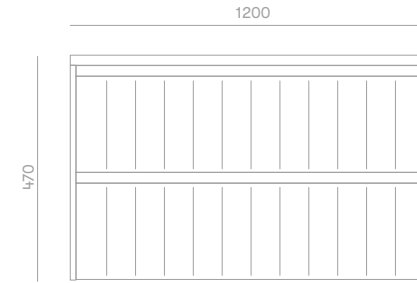

Yarra Valley 1200mm Vanity

Product Specifications

Overall width 1200mm
Overall depth 500mm
Overall height 470mm

2 drawer unit / single basin

Features

Real American Oak veneer
Blum soft close drawer runners
20mm Quantum Quartz Alpine White stone top
Polyurethane finish
Wall hung
Fingerpull handle
Available in American Oak Light

Front View

Plan View

Section View

Plumbing Location

Vanity Size	1200mm
Centre Plumbing	600mm

*all sizes in mm

*no variation on valley range

*heights include 20mm Quantum Quartz Alpine White top

*all vanity stone tops come with an 80mm waste cutout as standard unless otherwise specified

*suggested height from finished floor to top of basin 900-950mm / suggested height from finished floor to centre of tapware 1050mm