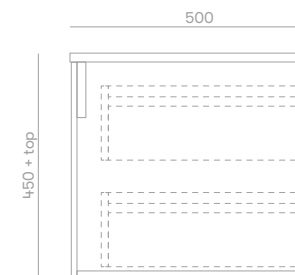

Staples 900mm Vanity

Product Specifications

Overall width 900mm
Overall depth 500mm
Overall height 470mm

2 drawer unit / single basin

Features

Hand crafted from Tasmanian Oak
Blum soft close drawer runners
20mm Quantum Quartz Alpine White stone top
Polyurethane finish
Wall hung

Front View

Plan View

Section View

Plumbing Location

Vanity Size	900mm
Centre Plumbing	450mm

*all sizes in mm

*staples vanity height = 450mm plus top (20mm Quantum Quartz Alpine White top)

*all vanity stone tops come with an 80mm waste cutout as standard unless otherwise specified

*suggested height from finished floor to top of basin 900-950mm / suggested height from finished floor to centre of tapware 1050mm

*no variations on staples range