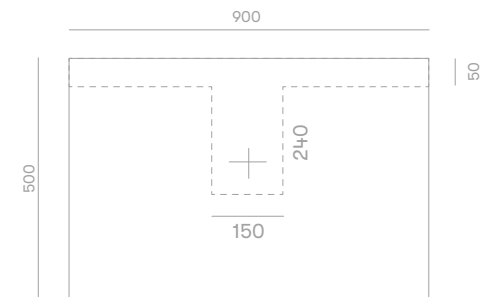

Staples 900mm Vanity

Product Specifications

Overall width 900mm
Overall depth 500mm
Overall height 470mm

2 drawer unit / single basin

Features

Hand crafted from Tasmanian Oak
Blum soft close drawer runners
20mm Quantum Quartz Alpine White stone top
Polyurethane finish
Wall hung

Front View

Plan View

Section View

Plumbing Location

Vanity Size	900mm
Centre Plumbing	450mm

*all sizes in mm

*staples vanity height = 450mm plus top (20mm Quantum Quartz Alpine White top)

*all vanity stone tops come with an 80mm waste cutout as standard unless otherwise specified

*suggested height from finished floor to top of basin 900-950mm / suggested height from finished floor to centre of tapware 1050mm

*no variations on staples range