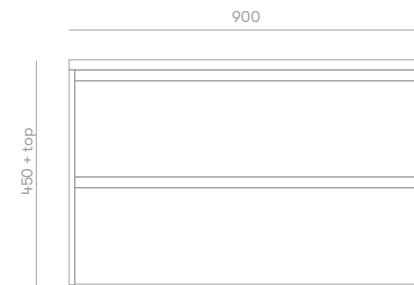

Staples 900mm Vanity

Product Specifications

Overall width 900mm
Overall depth 500mm
Overall height 470mm

2 drawer unit / single basin

Features

Hand crafted from Tasmanian Oak
Blum soft close drawer runners
20mm Quantum Quartz Alpine White stone top
Polyurethane finish
Wall hung

Front View

Plan View

Section View

Plumbing Location

Vanity Size	900mm
Centre Plumbing	450mm

*all sizes in mm

*staples vanity height = 450mm plus top (20mm Quantum Quartz Alpine White top)

*all vanity stone tops come with an 80mm waste cutout as standard unless otherwise specified

*suggested height from finished floor to top of basin 900-950mm / suggested height from finished floor to centre of tapware 1050mm

*no variations on staples range