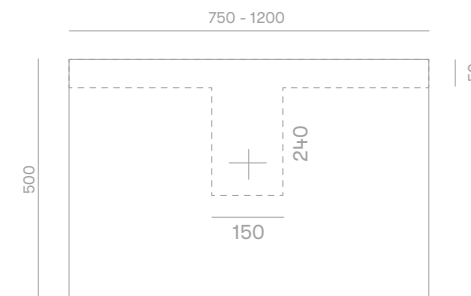

Section View