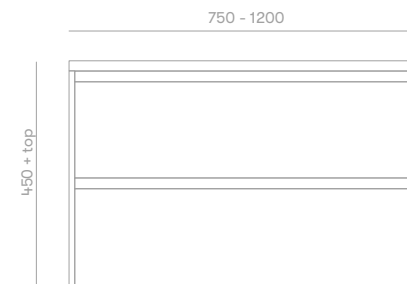

Staples Single Vanity

Product Specifications

Standard Sizes

750mm / 2 drawer unit / single basin
900mm / 2 drawer unit / single basin
1200mm / 2 drawer unit / single basin

Overall depth 500mm
Overall height 450mm + top

Features

Hand crafted from Tasmanian Oak
Blum soft close drawer runners
20mm Quantum Quartz stone top option
Polyurethane finish
Wall hung

Front View

Plan View

Section View

Plumbing Locations

Vanity Size	750mm	900mm	1200mm
Centre Plumbing	375mm	450mm	600mm

*all sizes in mm

*staples vanity height = 450mm plus top (20mm Quantum Quartz Alpine White top)

*all vanity stone tops come with an 80mm cutout as standard unless otherwise specified

*suggested height from finished floor to top of basin 900-950mm / suggested height from finished floor to centre of tapware 1050mm

*no variations on staples range