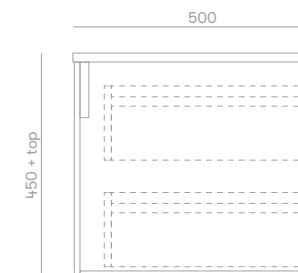

### Standard Sizes

750mm / 2 drawer unit / single basin  
 900mm / 2 drawer unit / single basin  
 1200mm / 2 drawer unit / single basin

Overall depth 500mm  
 Overall height 450mm + top

## Plumbing Locations

Vanity Size	750mm	900mm	1200mm
Centre Plumbing	375mm	450mm	600mm

\*all sizes in mm

\*staples vanity height = 450mm plus top ( 20mm Quantum Quartz Alpine White top )

\*all vanity stone tops come with an 80mm cutout as standard unless otherwise specified

\*suggested height from finished floor to top of basin 900-950mm / suggested height from finished floor to centre of tapware 1050mm

\*no variations on staples range