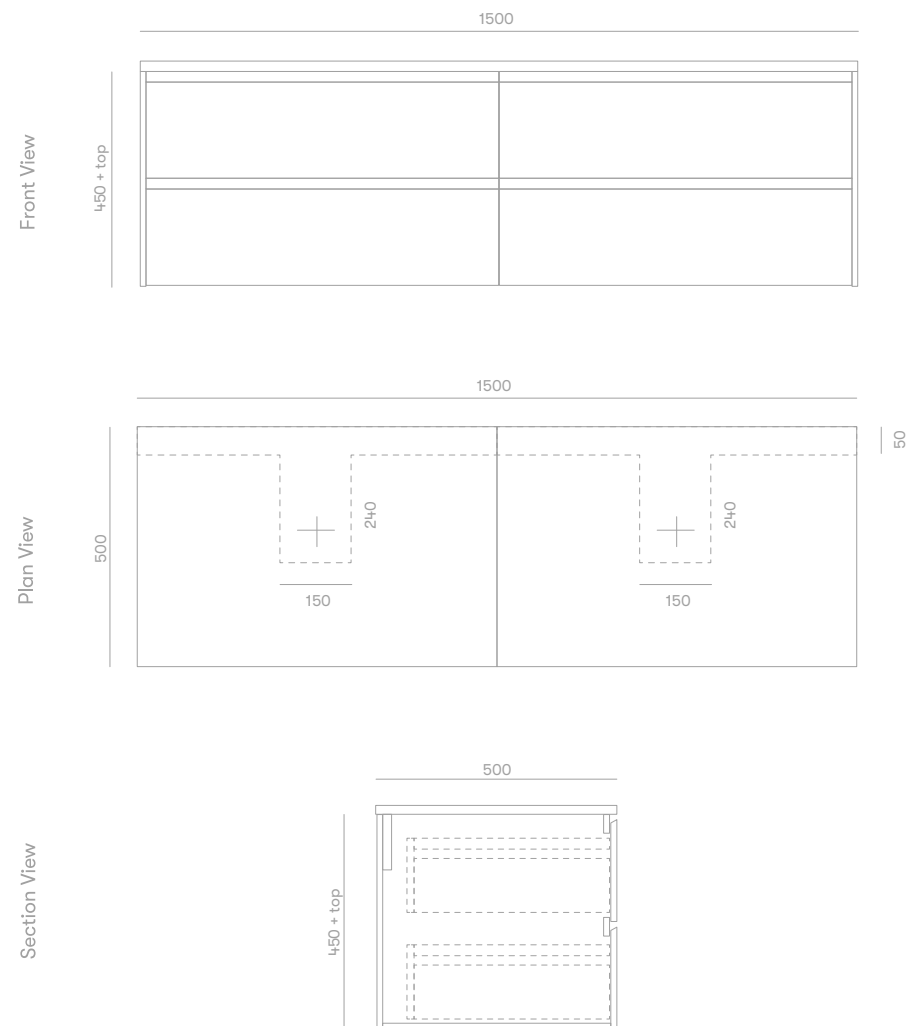

## Product Specifications

### Standard Sizes

1500mm / 4 drawer unit / single or double basin

Overall depth 500mm  
Overall height 450mm + top

## Plumbing Locations

Vanity Size	1500mm
Left / Right Plumbing	375mm

- \*all sizes in mm
- \*staples vanity height = 450mm plus top ( 20mm Quantum Quartz Alpine White top )
- \*all vanity stone tops come with an 80mm cutout as standard unless otherwise specified
- \*suggested height from finished floor to top of basin 900-950mm / suggested height from finished floor to centre of tapware 1050mm
- \*no variations on staples range