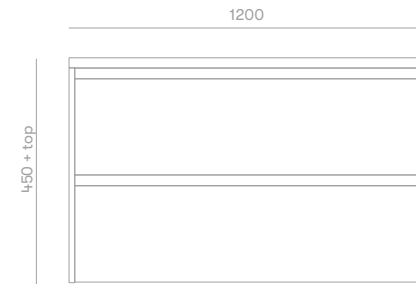

Staples 1200mm Vanity

Product Specifications

Overall width 1200mm
Overall depth 500mm
Overall height 450mm + top

2 drawer unit / single basin

Features

Hand crafted from Tasmanian Oak
Blum soft close drawer runners
20mm Quantum Quartz Alpine White stone top
Polyurethane finish
Wall hung

Front View

Plan View

Section View

Plumbing Location

Vanity Size	1200mm
Centre Plumbing	600mm

*all sizes in mm

*staples vanity height = 450mm plus top (20mm Quantum Quartz Alpine White top)

*all vanity stone tops come with an 80mm waste cutout as standard unless otherwise specified

*suggested height from finished floor to top of basin 900-950mm / suggested height from finished floor to centre of tapware 1050mm

*no variations on staples range