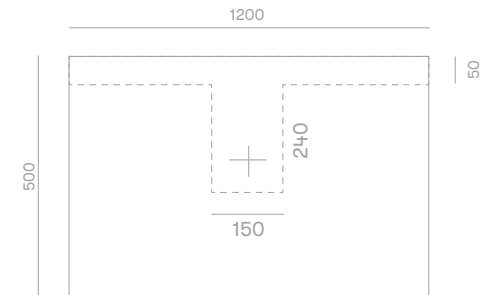

Staples 1200mm Vanity

Product Specifications

Overall width 1200mm
Overall depth 500mm
Overall height 450mm + top

2 drawer unit / single basin

Features

Hand crafted from Tasmanian Oak
Blum soft close drawer runners
20mm Quantum Quartz Alpine White stone top
Polyurethane finish
Wall hung

Front View

Plan View

Section View

Plumbing Location

Vanity Size	1200mm
Centre Plumbing	600mm

*all sizes in mm

*staples vanity height = 450mm plus top (20mm Quantum Quartz Alpine White top)

*all vanity stone tops come with an 80mm waste cutout as standard unless otherwise specified

*suggested height from finished floor to top of basin 900-950mm / suggested height from finished floor to centre of tapware 1050mm

*no variations on staples range