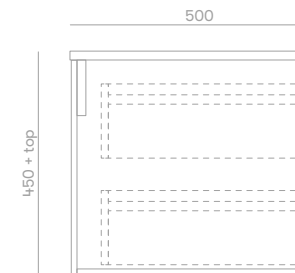

Staples 1200mm Vanity

Product Specifications

Overall width 1200mm
Overall depth 500mm
Overall height 450mm + top

2 drawer unit / single basin

Features

Hand crafted from Tasmanian Oak
Blum soft close drawer runners
20mm Quantum Quartz Alpine White stone top
Polyurethane finish
Wall hung

Front View

Plan View

Section View

Plumbing Location

Vanity Size	1200mm
Centre Plumbing	600mm

*all sizes in mm

*staples vanity height = 450mm plus top (20mm Quantum Quartz Alpine White top)

*all vanity stone tops come with an 80mm waste cutout as standard unless otherwise specified

*suggested height from finished floor to top of basin 900-950mm / suggested height from finished floor to centre of tapware 1050mm

*no variations on staples range