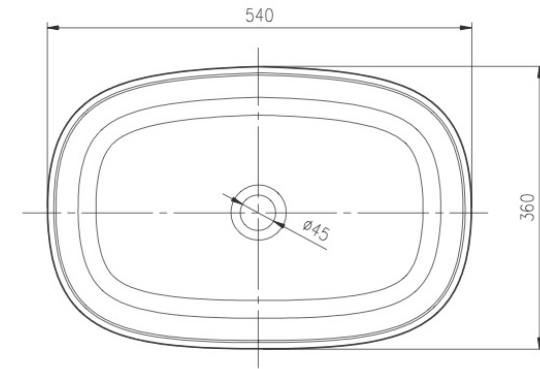

# Eden Oval Basin

540mm L x 360mm W x 130mm H  
32mm + 40mm waste

Loughlin  
Furniture

Made from modified acrylic the Eden range is comprised of 100% acrylic resin and is a solid, non-porous, homogeneous material which has excellent antibacterial and anti-staining properties.

\*all sizes in mm

\*we recommend that our basins are installed by a licensed contractor

\*basin takes both 32mm and 40mm wastes

\*white push down plug and waste sold separately