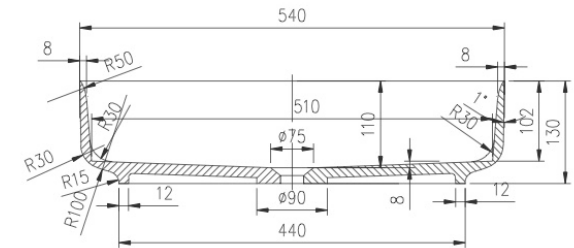

# Eden Oval Basin

540mm L x 360mm W x 130mm H  
32mm + 40mm waste

Loughlin  
Furniture

Made from modified acrylic the Eden range is comprised of 100% acrylic resin and is a solid, non-porous, homogeneous material which has excellent antibacterial and anti-staining properties.

\*all sizes in mm

\*we recommend that our basins are installed by a licensed contractor

\*basin takes both 32mm and 40mm wastes

\*white push down plug and waste sold separately