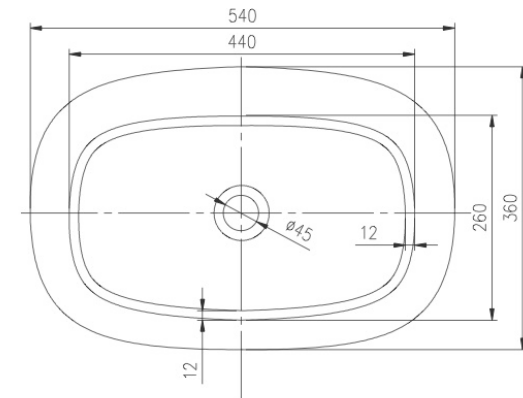

# Eden Oval Basin

540mm L x 360mm W x 130mm H  
32mm + 40mm waste

Loughlin  
Furniture

Made from modified acrylic the Eden range is comprised of 100% acrylic resin and is a solid, non-porous, homogeneous material which has excellent antibacterial and anti-staining properties.

\*all sizes in mm

\*we recommend that our basins are installed by a licensed contractor

\*basin takes both 32mm and 40mm wastes

\*white push down plug and waste sold separately